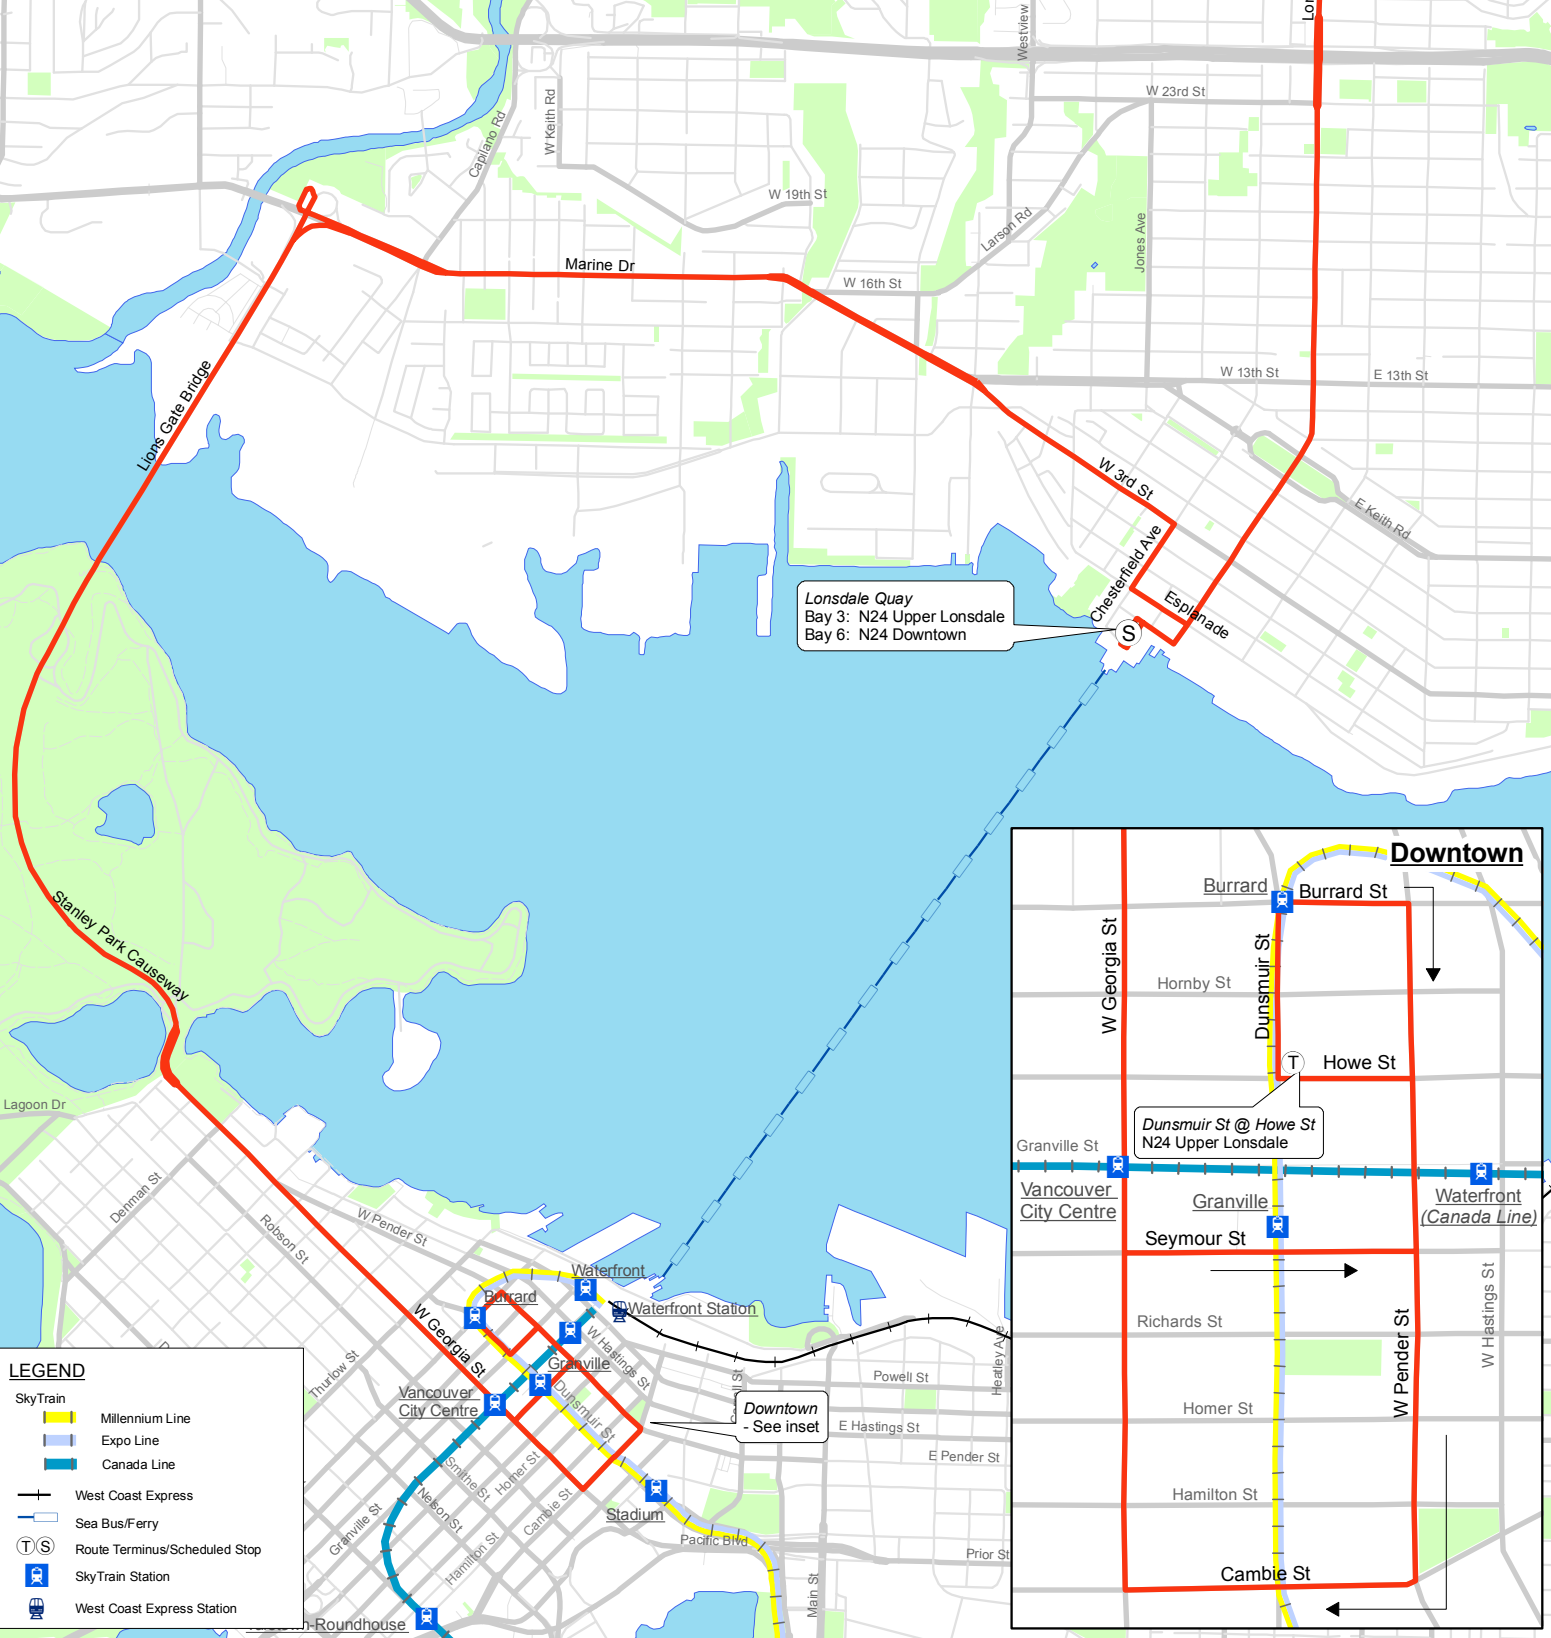

# N24 Upper Lonsdale/Downtown NightBus

N

June 2010

For route and schedule information, visit [www.translink.ca](http://www.translink.ca)

CMBC Service Planning

Prospect @ Rockland  
N24 Downtown

Lonsdale Quay  
Bay 3: N24 Upper Lonsdale  
Bay 6: N24 Downtown

**LEGEND**

- SkyTrain
  - Millennium Line
  - Expo Line
  - Canada Line
- West Coast Express
- Sea Bus/Ferry
- Route Terminus/Scheduled Stop
- SkyTrain Station
- West Coast Express Station