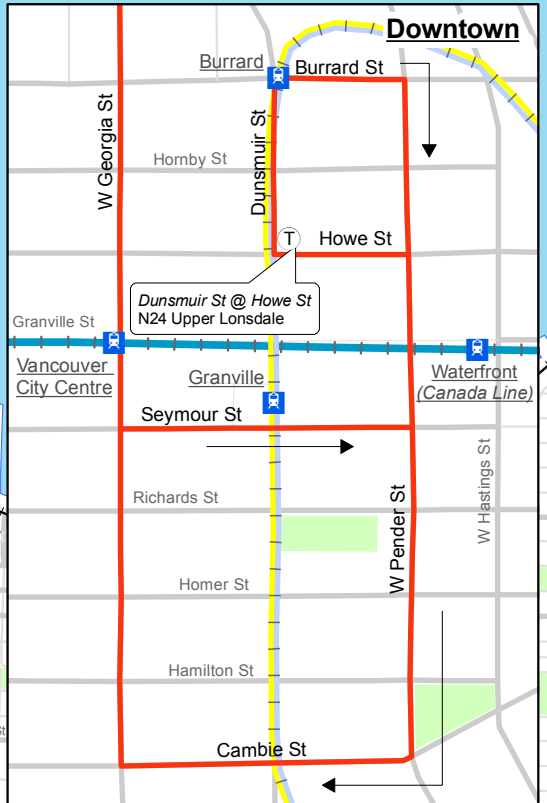

# N24 Upper Lonsdale/Downtown NightBus

N

June 2010

For route and schedule information, visit [www.translink.ca](http://www.translink.ca)

CMBC Service Planning

Prospect @ Rockland  
N24 Downtown

Lonsdale Quay  
Bay 3: N24 Upper Lonsdale  
Bay 6: N24 Downtown

**LEGEND**

- SkyTrain
  - Millennium Line
  - Expo Line
  - Canada Line
- West Coast Express
- Sea Bus/Ferry
- Route Terminus/Scheduled Stop
- SkyTrain Station
- West Coast Express Station