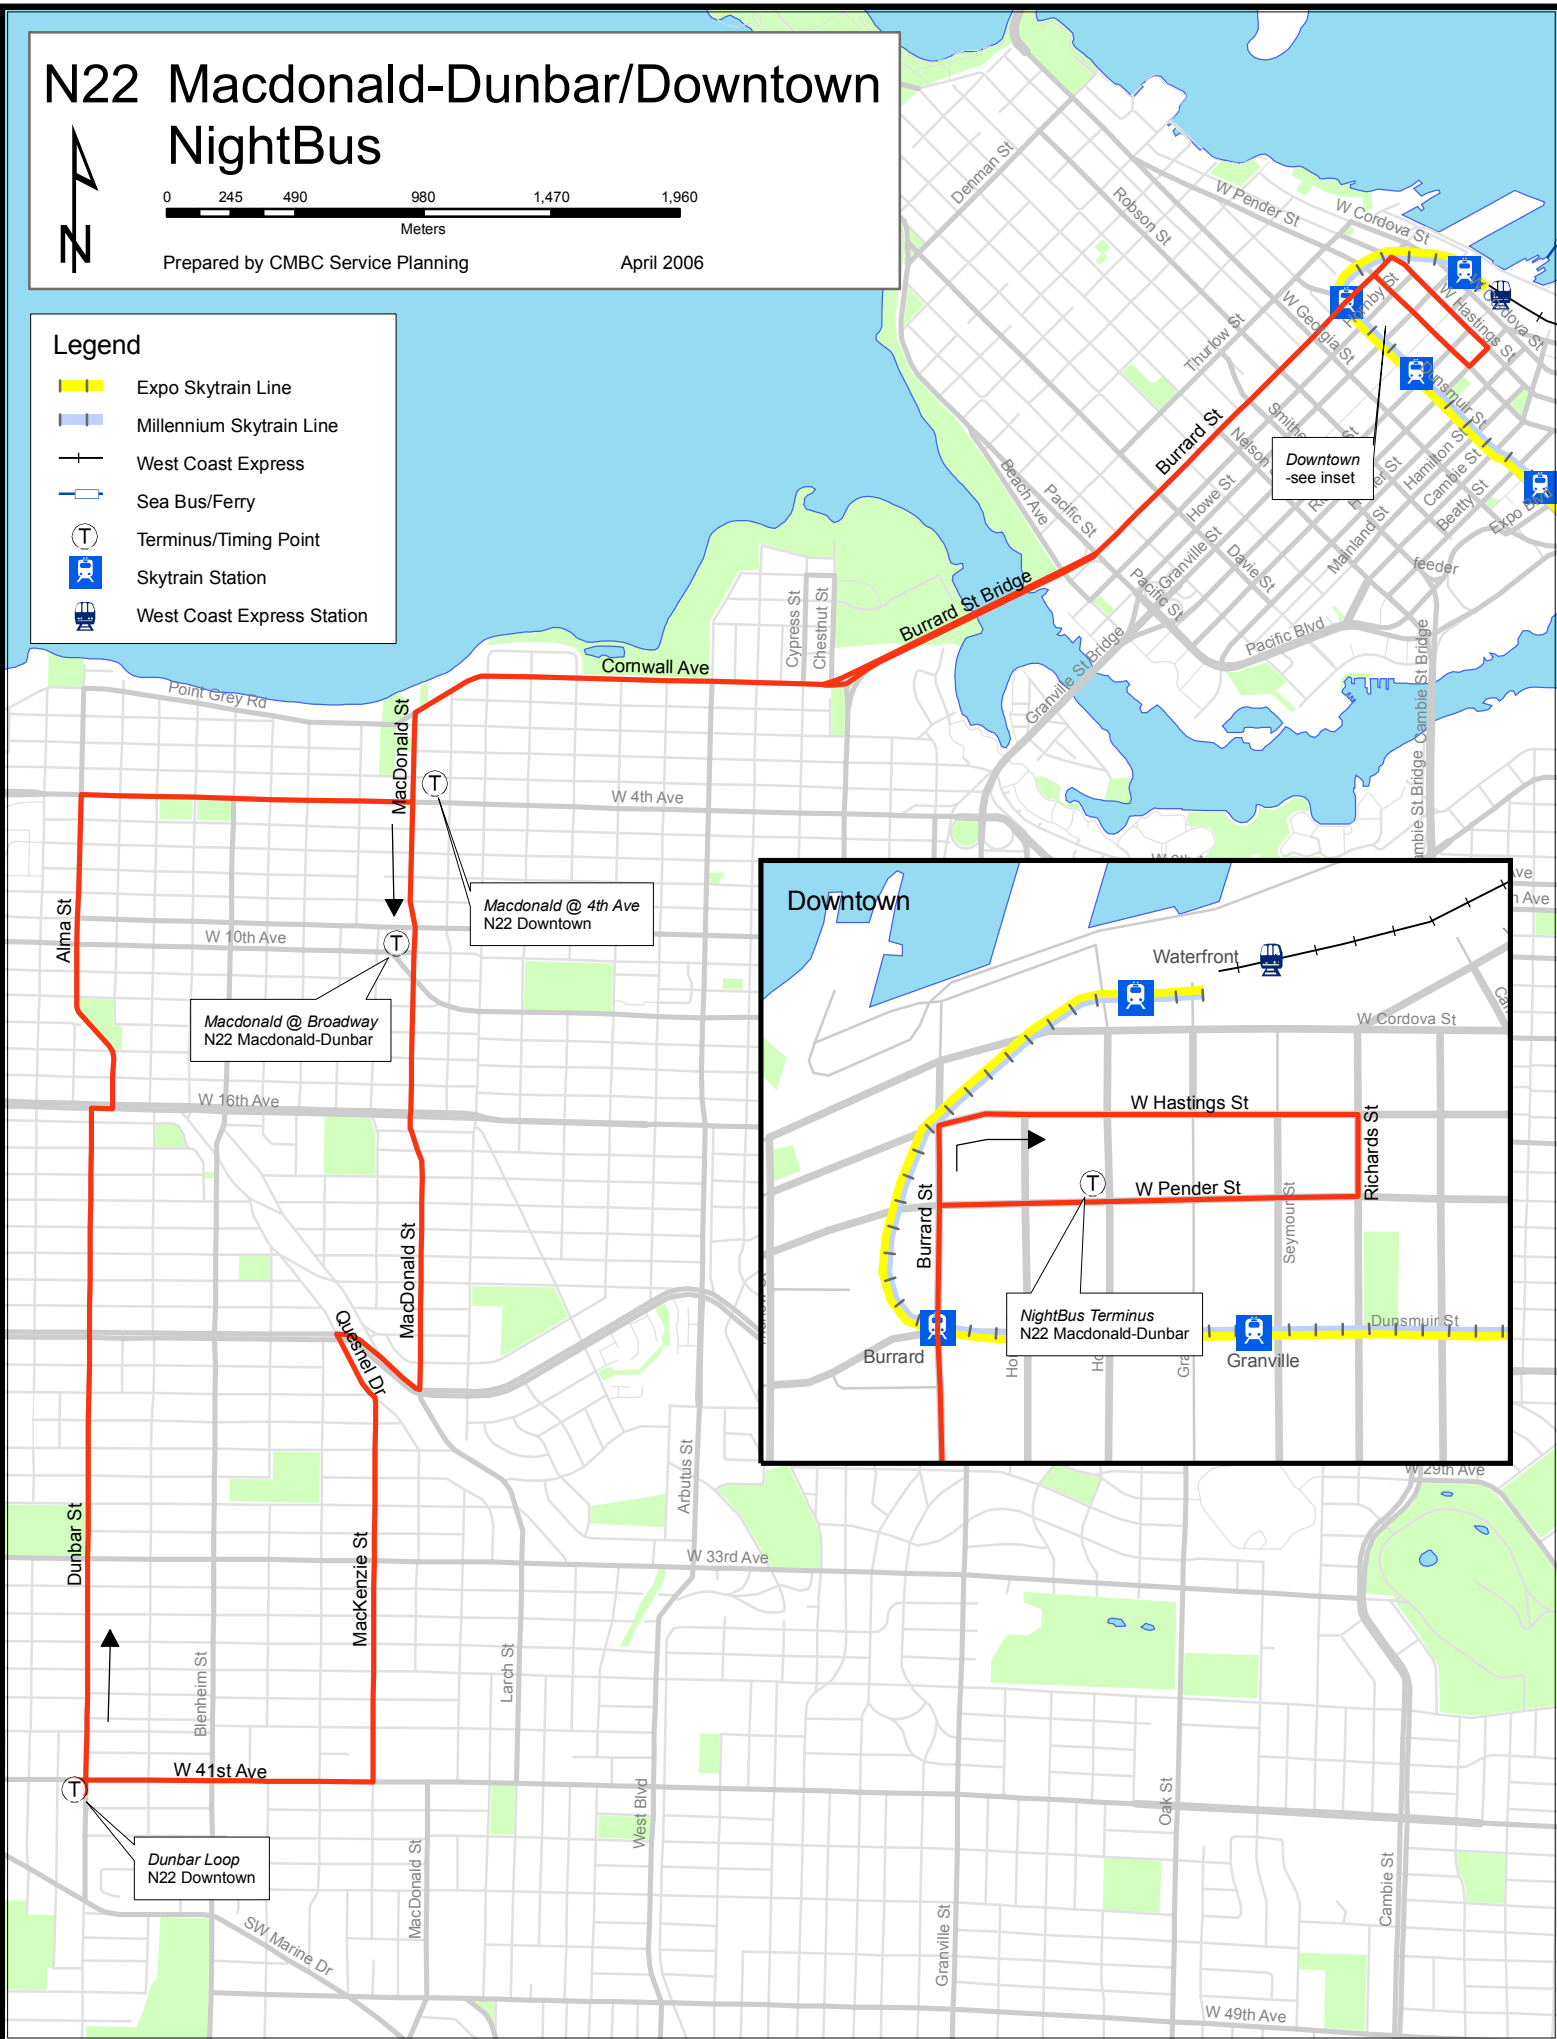

N22 Macdonald-Dunbar/Downtown NightBus

Prepared by CMBC Service Planning

April 2006

Legend

- Expo Skytrain Line
- Millennium Skytrain Line
- West Coast Express
- Sea Bus/Ferry
- Terminus/Timing Point
- Skytrain Station
- West Coast Express Station

Macdonald @ Broadway
N22 Macdonald-Dunbar

Macdonald @ 4th Ave
N22 Downtown

Dunbar Loop
N22 Downtown

NightBus Terminus
N22 Macdonald-Dunbar

Downtown
-see inset