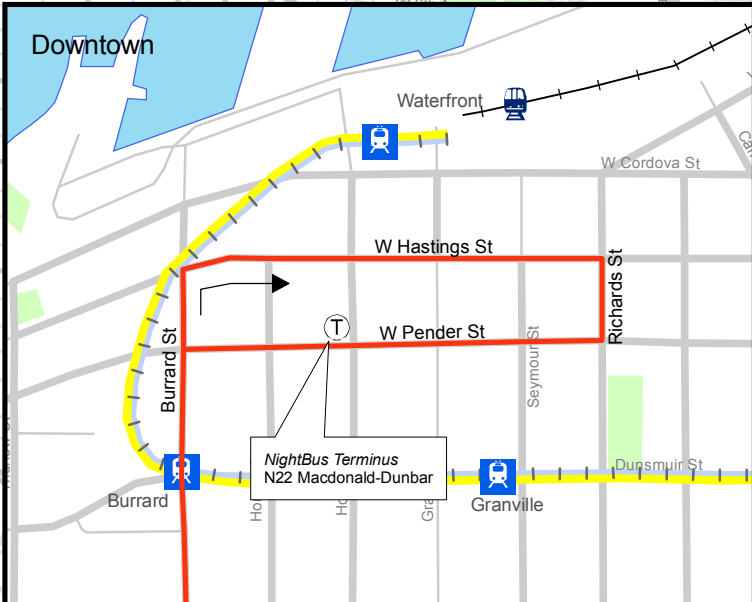

N22 Macdonald-Dunbar/Downtown NightBus

Prepared by CMBC Service Planning

April 2006

Legend

- Expo Skytrain Line
- Millennium Skytrain Line
- West Coast Express
- Sea Bus/Ferry
- Terminus/Timing Point
- Skytrain Station
- West Coast Express Station

Macdonald @ Broadway
N22 Macdonald-Dunbar

Macdonald @ 4th Ave
N22 Downtown

Dunbar Loop
N22 Downtown

NightBus Terminus
N22 Macdonald-Dunbar

Downtown
-see inset