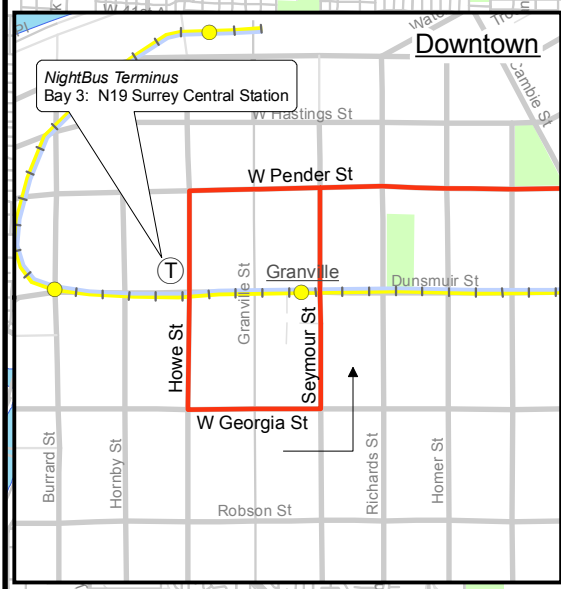

N19 Surrey Central/ Downtown NightBus

*** Current routing due to construction

September 2010

For route and schedule information, visit www.translink.ca

CMBC Service Planning

Legend

- Expo SkyTrain Line
- Millennium SkyTrain Line
- Skytrain Station
- West Coast Express
- West Coast Express Station
- SeaBus
- Terminus/Timing Point

New Westminster Station - see inset

Scott Road Station
Bay 8: N19 Surrey Central
N19 Downtown

Surrey Central Station
Bay 4: N19 Downtown

to Metrotown
-some trips operate to
Kingsway @ Willingdon

New Westminster Station

Downtown
-see inset

Downtown

NightBus Terminus
Bay 3: N19 Surrey Central Station

W Pender St

Granville St

W Georgia St

Howe St

Granville St