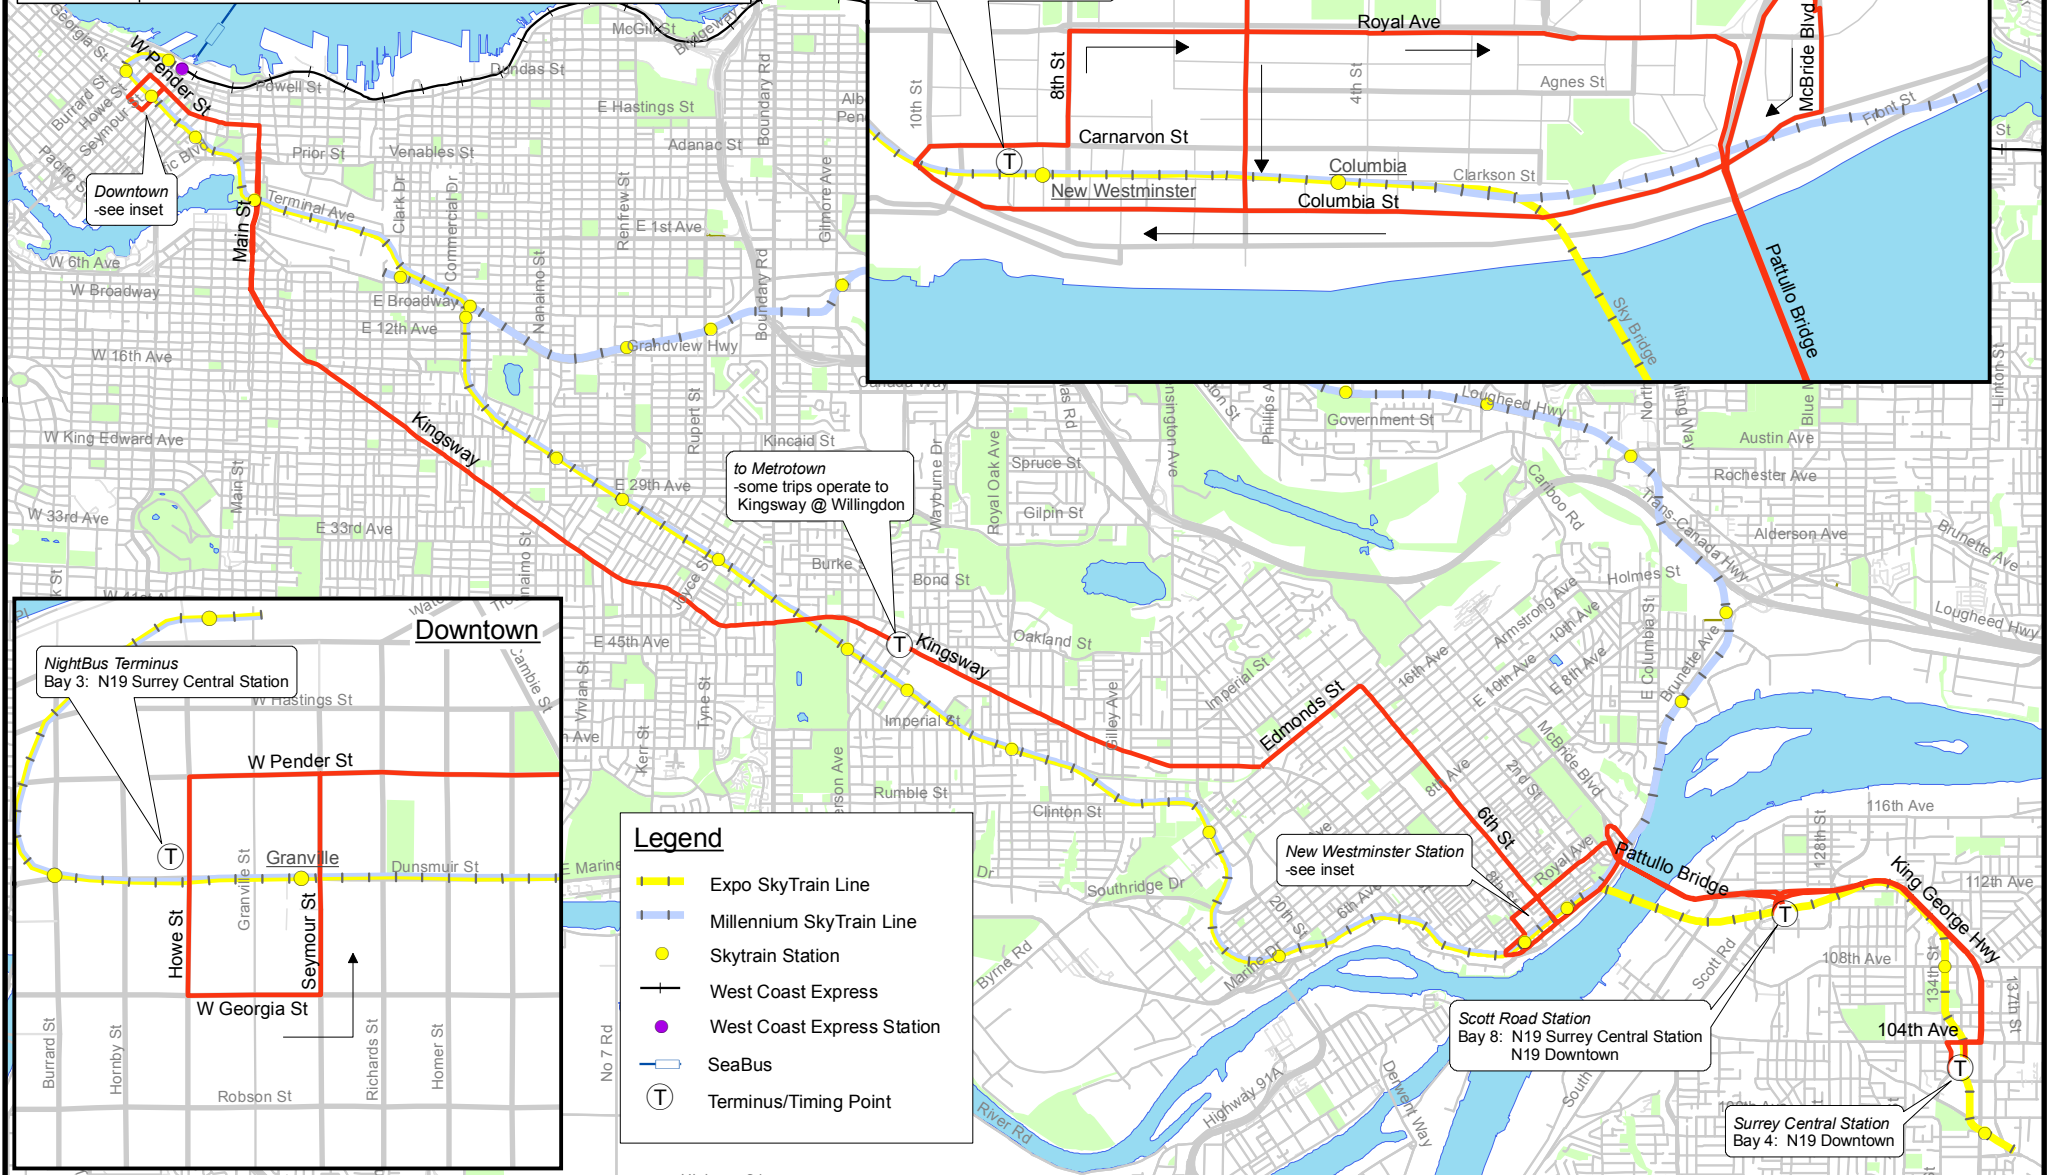

N19 Surrey Central/ Downtown NightBus

*** Current routing due to construction

September 2010

For route and schedule information, visit www.translink.ca

CMBC Service Planning

Legend

- Expo SkyTrain Line
- Millennium SkyTrain Line
- Skytrain Station
- West Coast Express
- West Coast Express Station
- SeaBus
- Terminus/Timing Point

New Westminster Station - see inset

Scott Road Station
Bay 8: N19 Surrey Central
N19 Downtown

Surrey Central Station
Bay 4: N19 Downtown

to Metrotown
-some trips operate to
Kingsway @ Willingdon

New Westminster Station

Downtown
-see inset

Downtown

NightBus Terminus
Bay 3: N19 Surrey Central Station

W Pender St

Granville St

W Georgia St

Howe St

Granville St