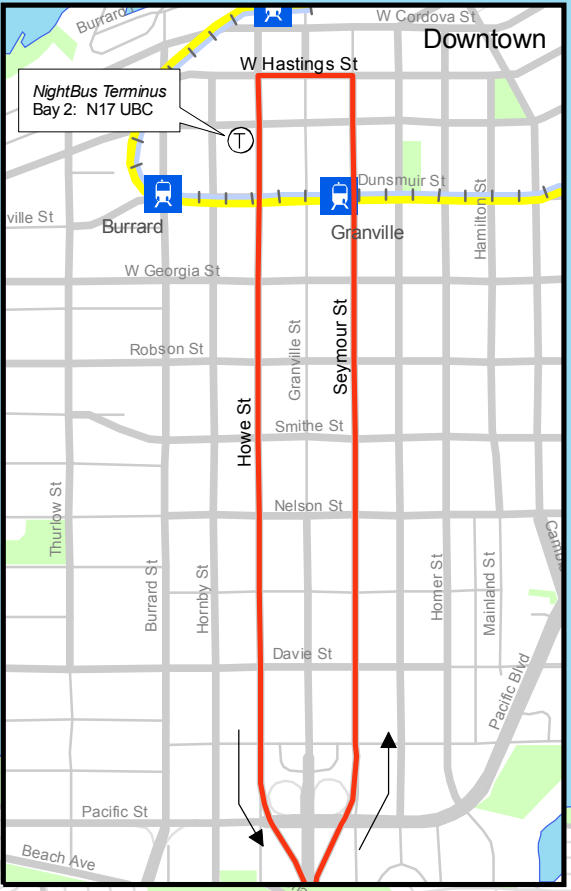

N17 UBC/Downtown NightBus

Prepared by CMBC Service Planning April 2006

Downtown - see inset

- Legend**
- Expo Skytrain Line
 - Millennium Skytrain Line
 - West Coast Express
 - Sea Bus/Ferry
 - Terminus/Timing Point
 - Skytrain Station
 - West Coast Express Station