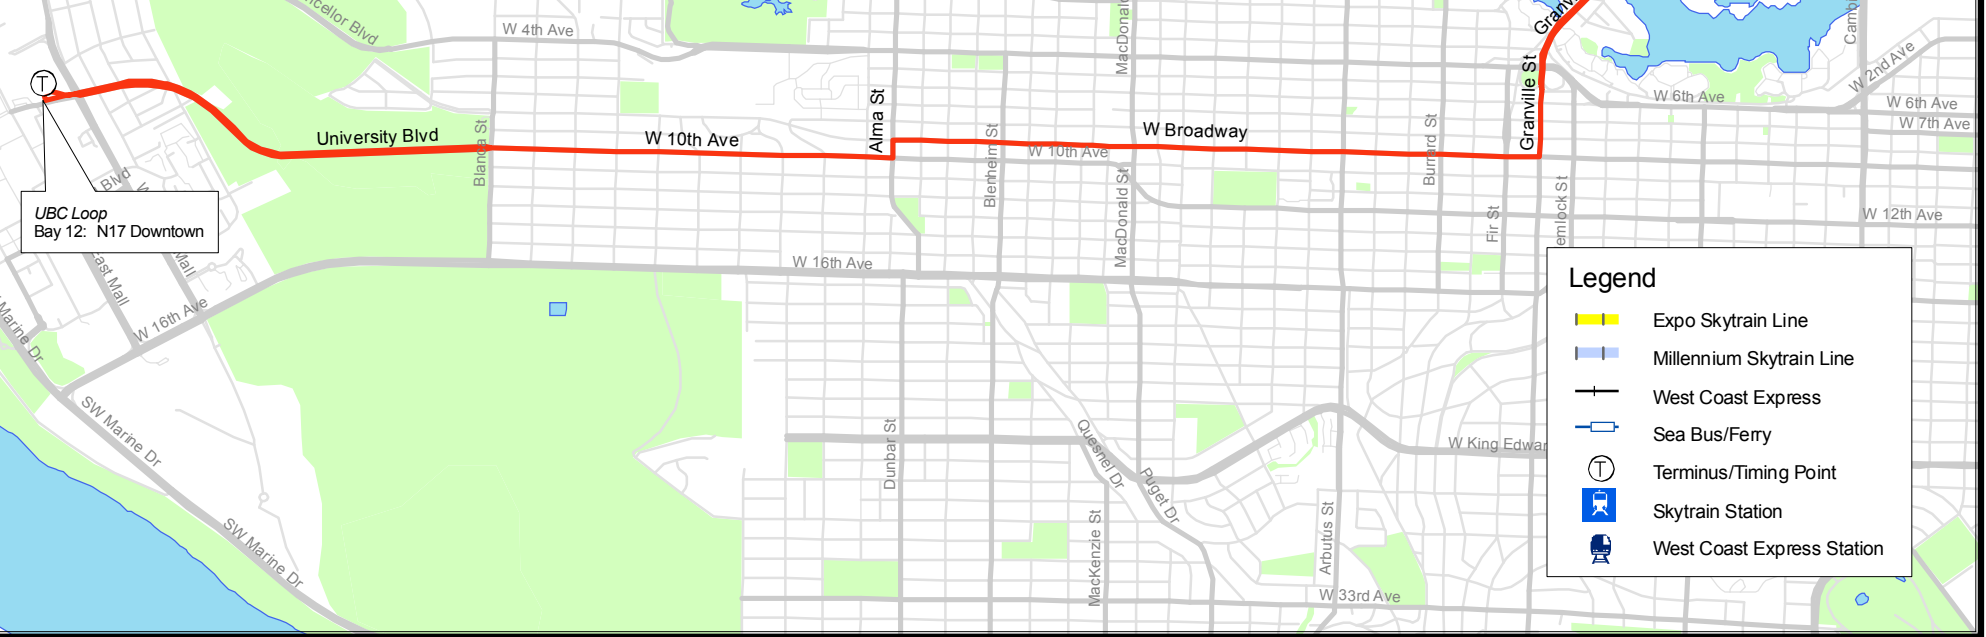

N17 UBC/Downtown NightBus

Prepared by CMBC Service Planning April 2006

Downtown - see inset

- Legend**
- Expo Skytrain Line
 - Millennium Skytrain Line
 - West Coast Express
 - Sea Bus/Ferry
 - Terminus/Timing Point
 - Skytrain Station
 - West Coast Express Station