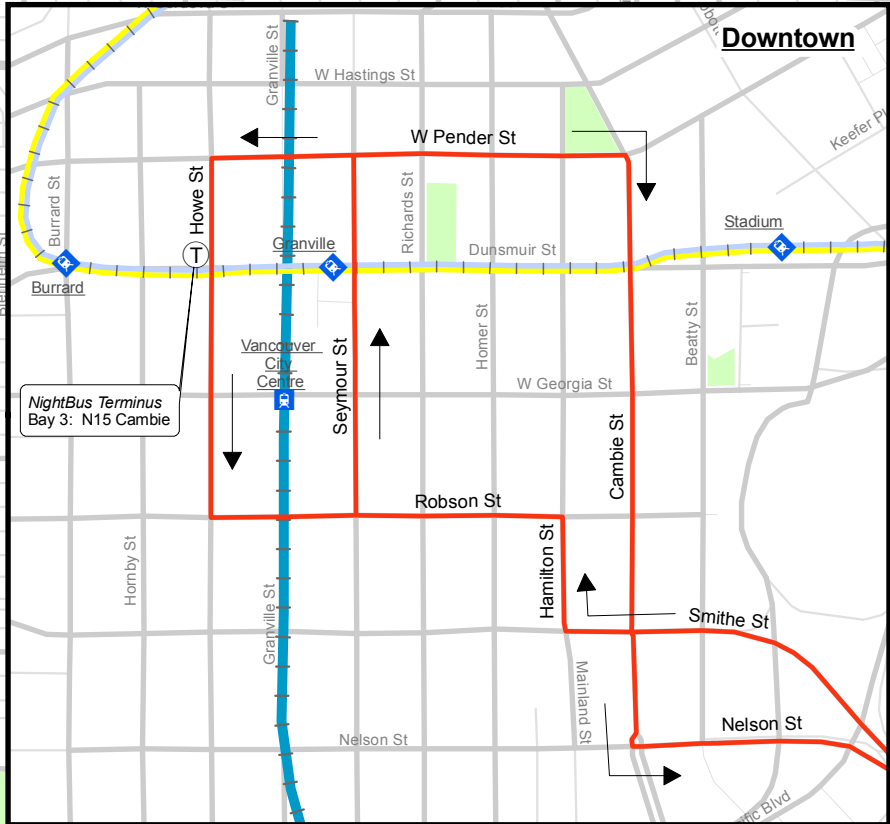

N15 Cambie/Downtown NightBus

December 2009

For route and schedule information, visit www.translink.ca

CMBC Service Planning

LEGEND

- SkyTrain Millennium Line
- SkyTrain Expo Line
- SkyTrain Canada Line
- West Coast Express
- Sea Bus/Ferry
- Route Terminus/Scheduled Stop
- SkyTrain Station
- West Coast Express Station

Marine Drive Station
N15 Downtown

Downtown
- see inset

Downtown

NightBus Terminus
Bay 3: N15 Cambie