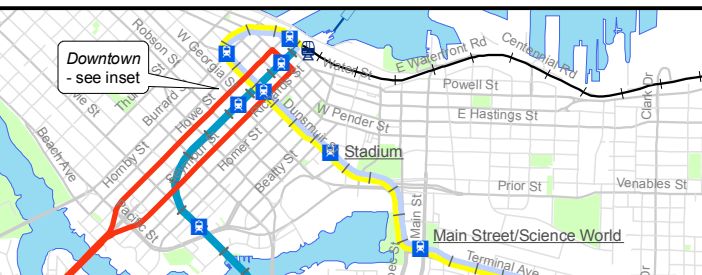

N10 Downtown/ Richmond-Brighouse Station NightBus

December 2009
For route and schedule information, visit www.translink.ca
CMBC Service Planning

LEGEND

- SkyTrain
- Millennium Line
- Expo Line
- Canada Line
- West Coast Express
- Sea Bus/Ferry
- Route Terminus/Scheduled Stop
- SkyTrain Station
- West Coast Express Station