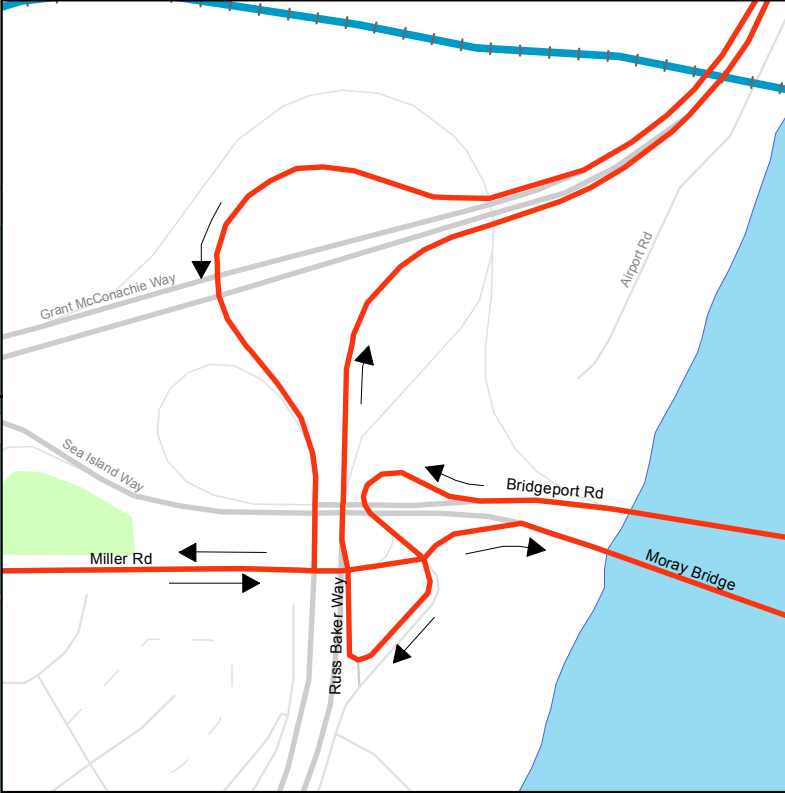

N10 Downtown/ Richmond-Brighouse Station NightBus

December 2009
For route and schedule information, visit www.translink.ca
CMBC Service Planning

LEGEND

- SkyTrain
- Millennium Line
- Expo Line
- Canada Line
- West Coast Express
- Sea Bus/Ferry
- Route Terminus/Scheduled Stop
- SkyTrain Station
- West Coast Express Station