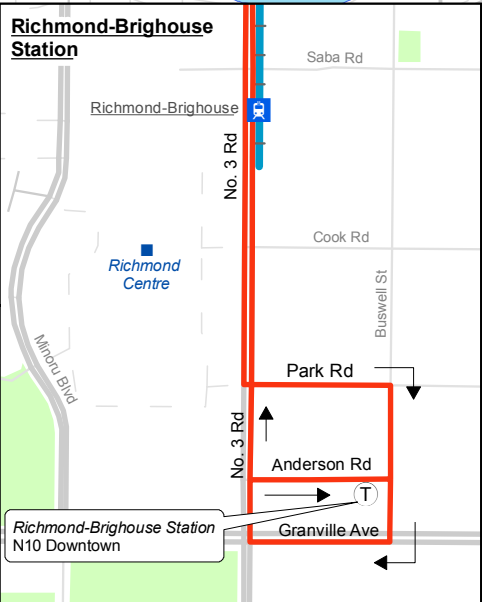

N10 Downtown/ Richmond-Brighouse Station NightBus

December 2009
For route and schedule information, visit www.translink.ca
CMBC Service Planning

LEGEND

- SkyTrain
- Millennium Line
- Expo Line
- Canada Line
- West Coast Express
- Sea Bus/Ferry
- Route Terminus/Scheduled Stop
- SkyTrain Station
- West Coast Express Station