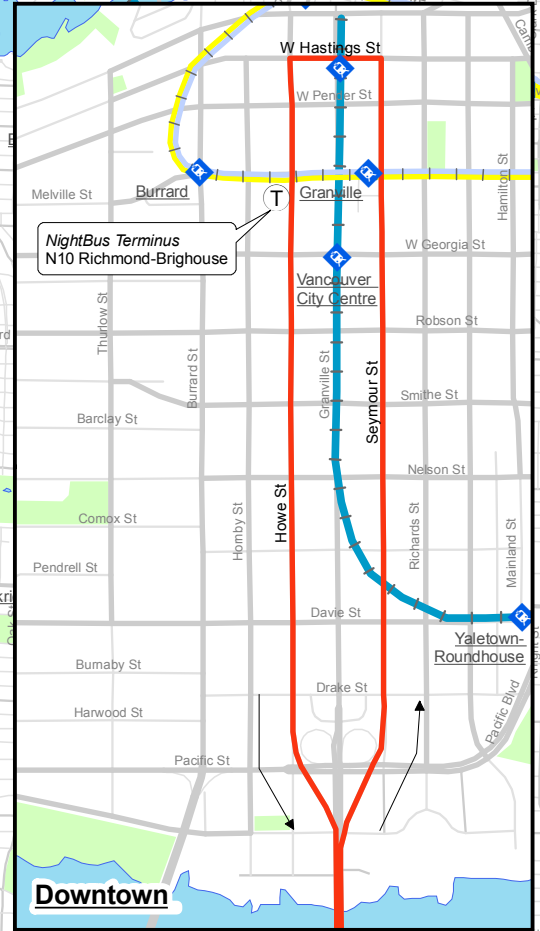

N10 Downtown/ Richmond-Brighouse Station NightBus

December 2009
For route and schedule information, visit www.translink.ca
CMBC Service Planning

LEGEND

- SkyTrain
- Millennium Line
- Expo Line
- Canada Line
- West Coast Express
- Sea Bus/Ferry
- Route Terminus/Scheduled Stop
- SkyTrain Station
- West Coast Express Station