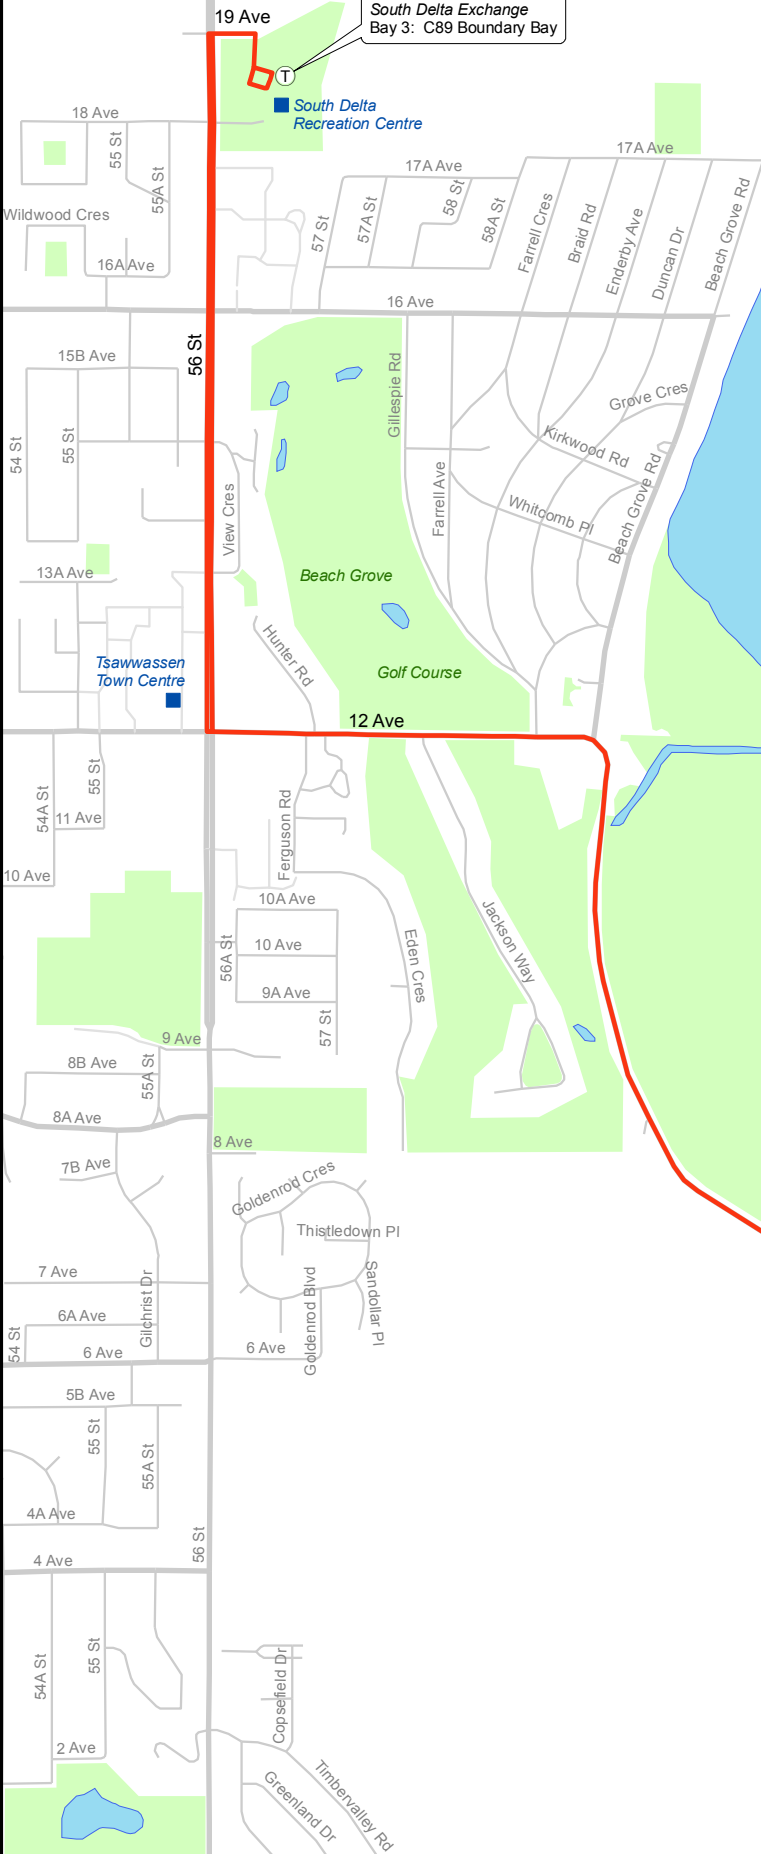

C89 Boundary Bay/ South Delta Exchange

May 2010

For route and schedule information, visit www.translink.ca

CMBC Service Planning

Legend

Route Terminus/Scheduled Stop

1a Avenue @ 67th Street
C89 South Delta Exchange