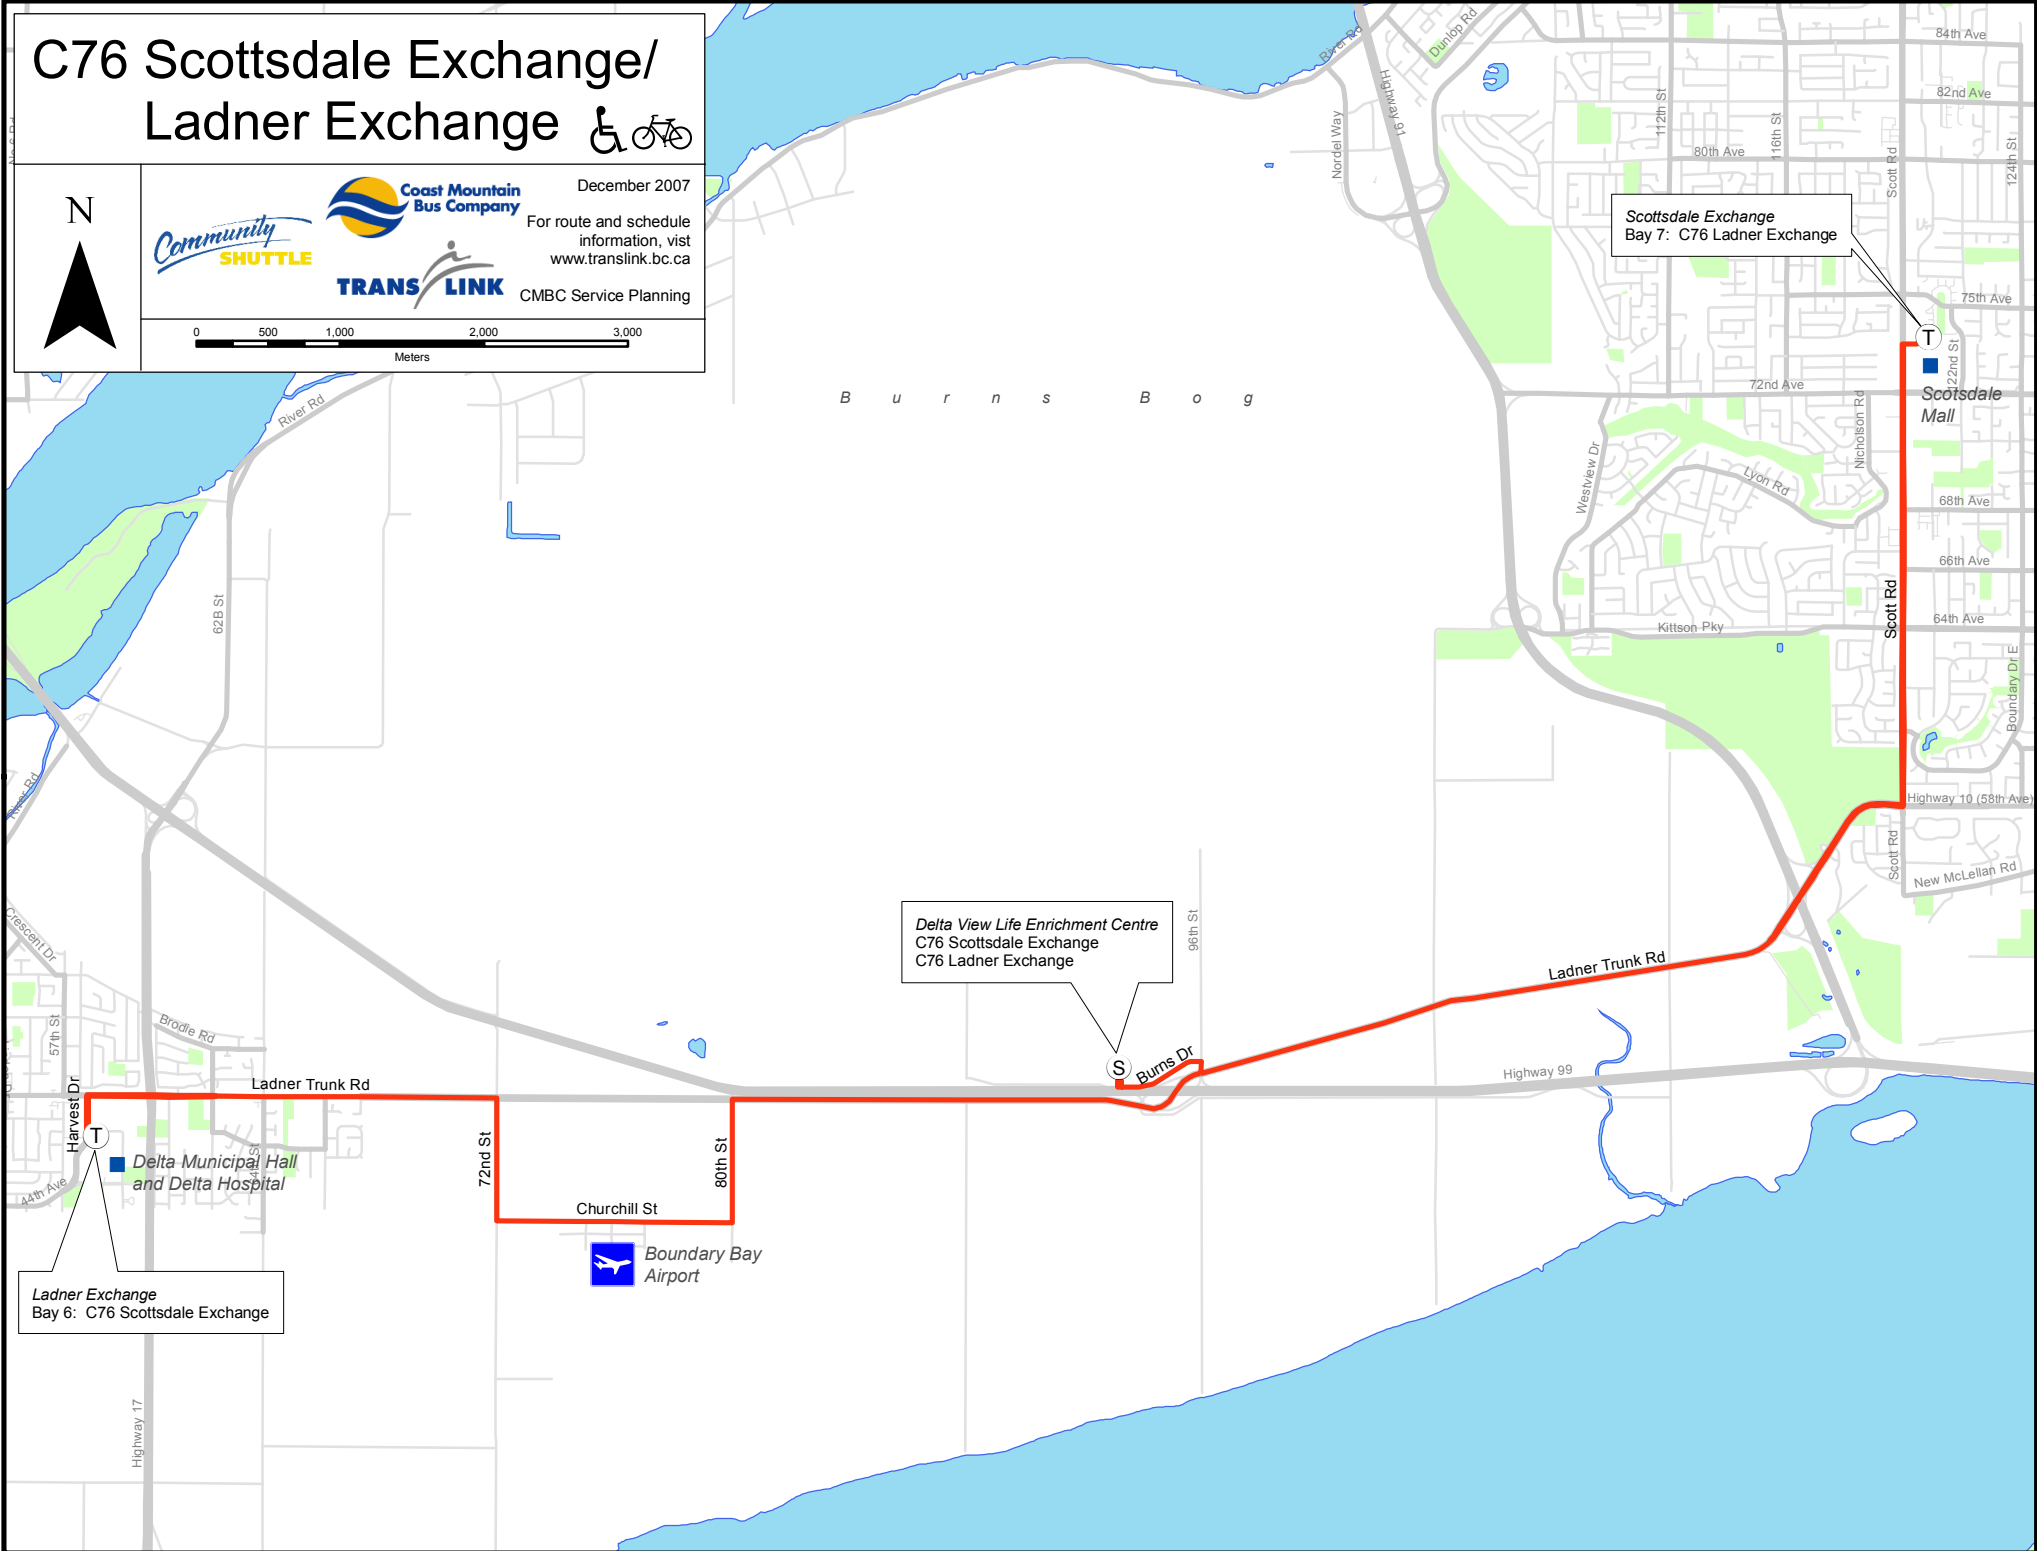

C76 Scottsdale Exchange/ Ladner Exchange

N

December 2007

For route and schedule information, visit www.translink.bc.ca

CMBC Service Planning

Ladner Exchange
Bay 6: C76 Scottsdale Exchange

Scottsdale Exchange
Bay 7: C76 Ladner Exchange

Delta View Life Enrichment Centre
C76 Scottsdale Exchange
C76 Ladner Exchange

Delta Municipal Hall and Delta Hospital

Boundary Bay Airport

Scottsdale Mall

B u r n s B o g