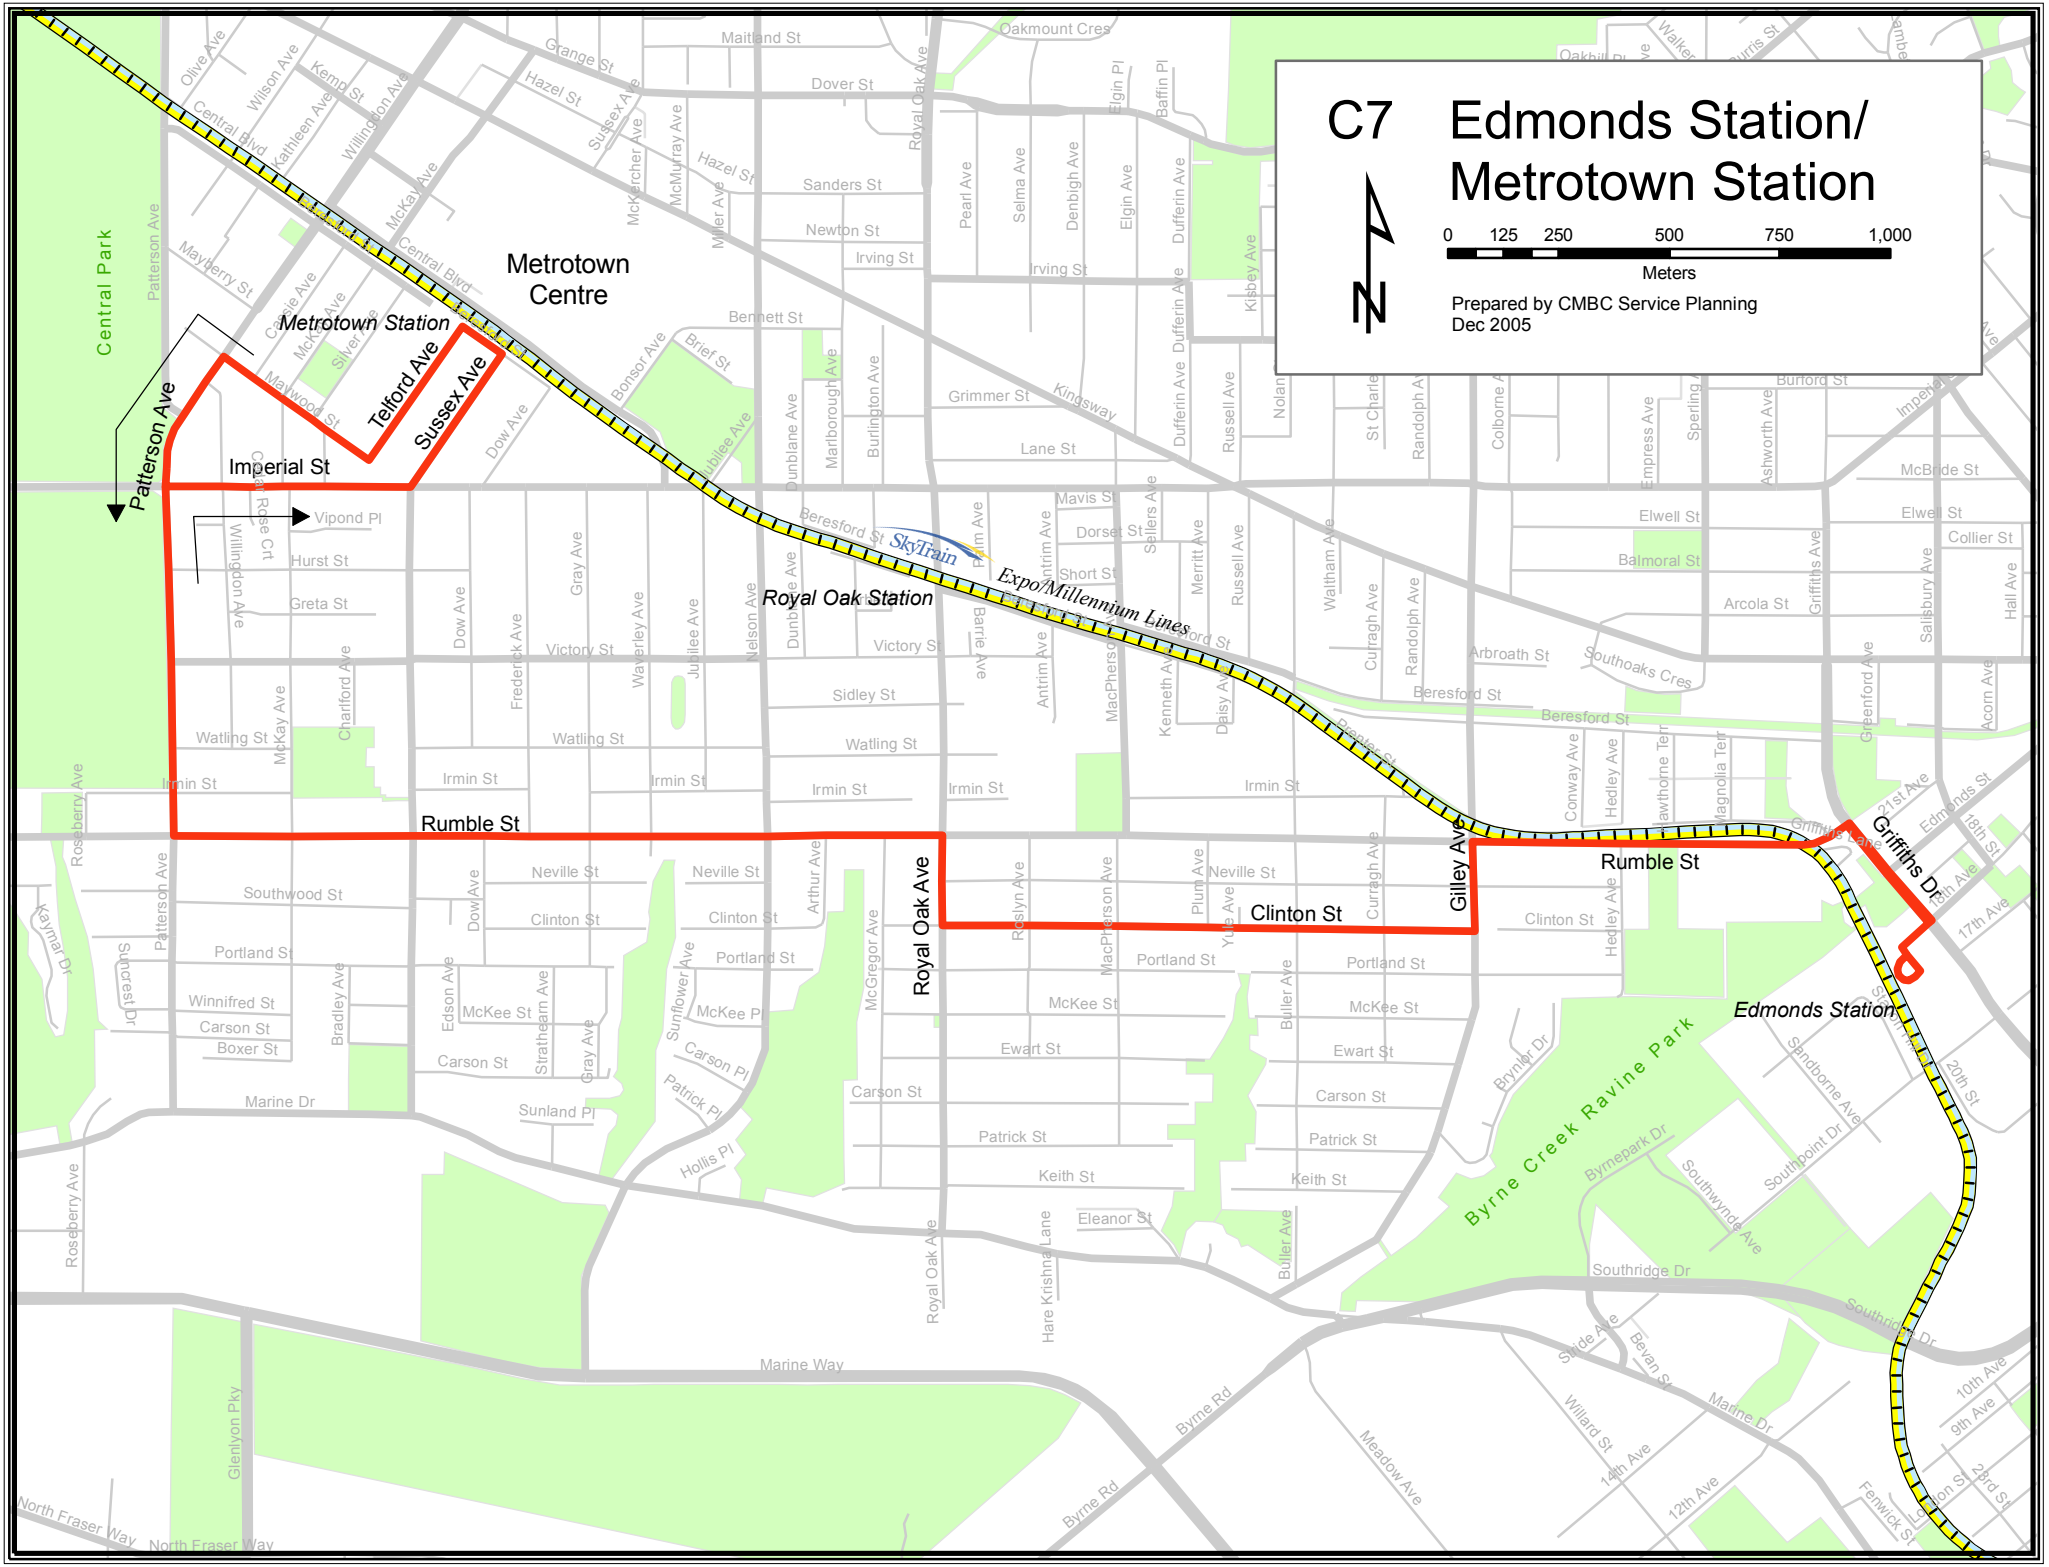

C7

Edmonds Station/ Metrotown Station

Prepared by CMBC Service Planning
Dec 2005

Metrotown Centre

Metrotown Station

Telford Ave
Sussex Ave

Imperial St

Royal Oak Station

Royal Oak Ave

Clinton St

Rumble St

Edmonds Station

Byrne Creek Ravine Park

Central Park

SkyTrain
Expo/Millennium Lines

North Fraser Way