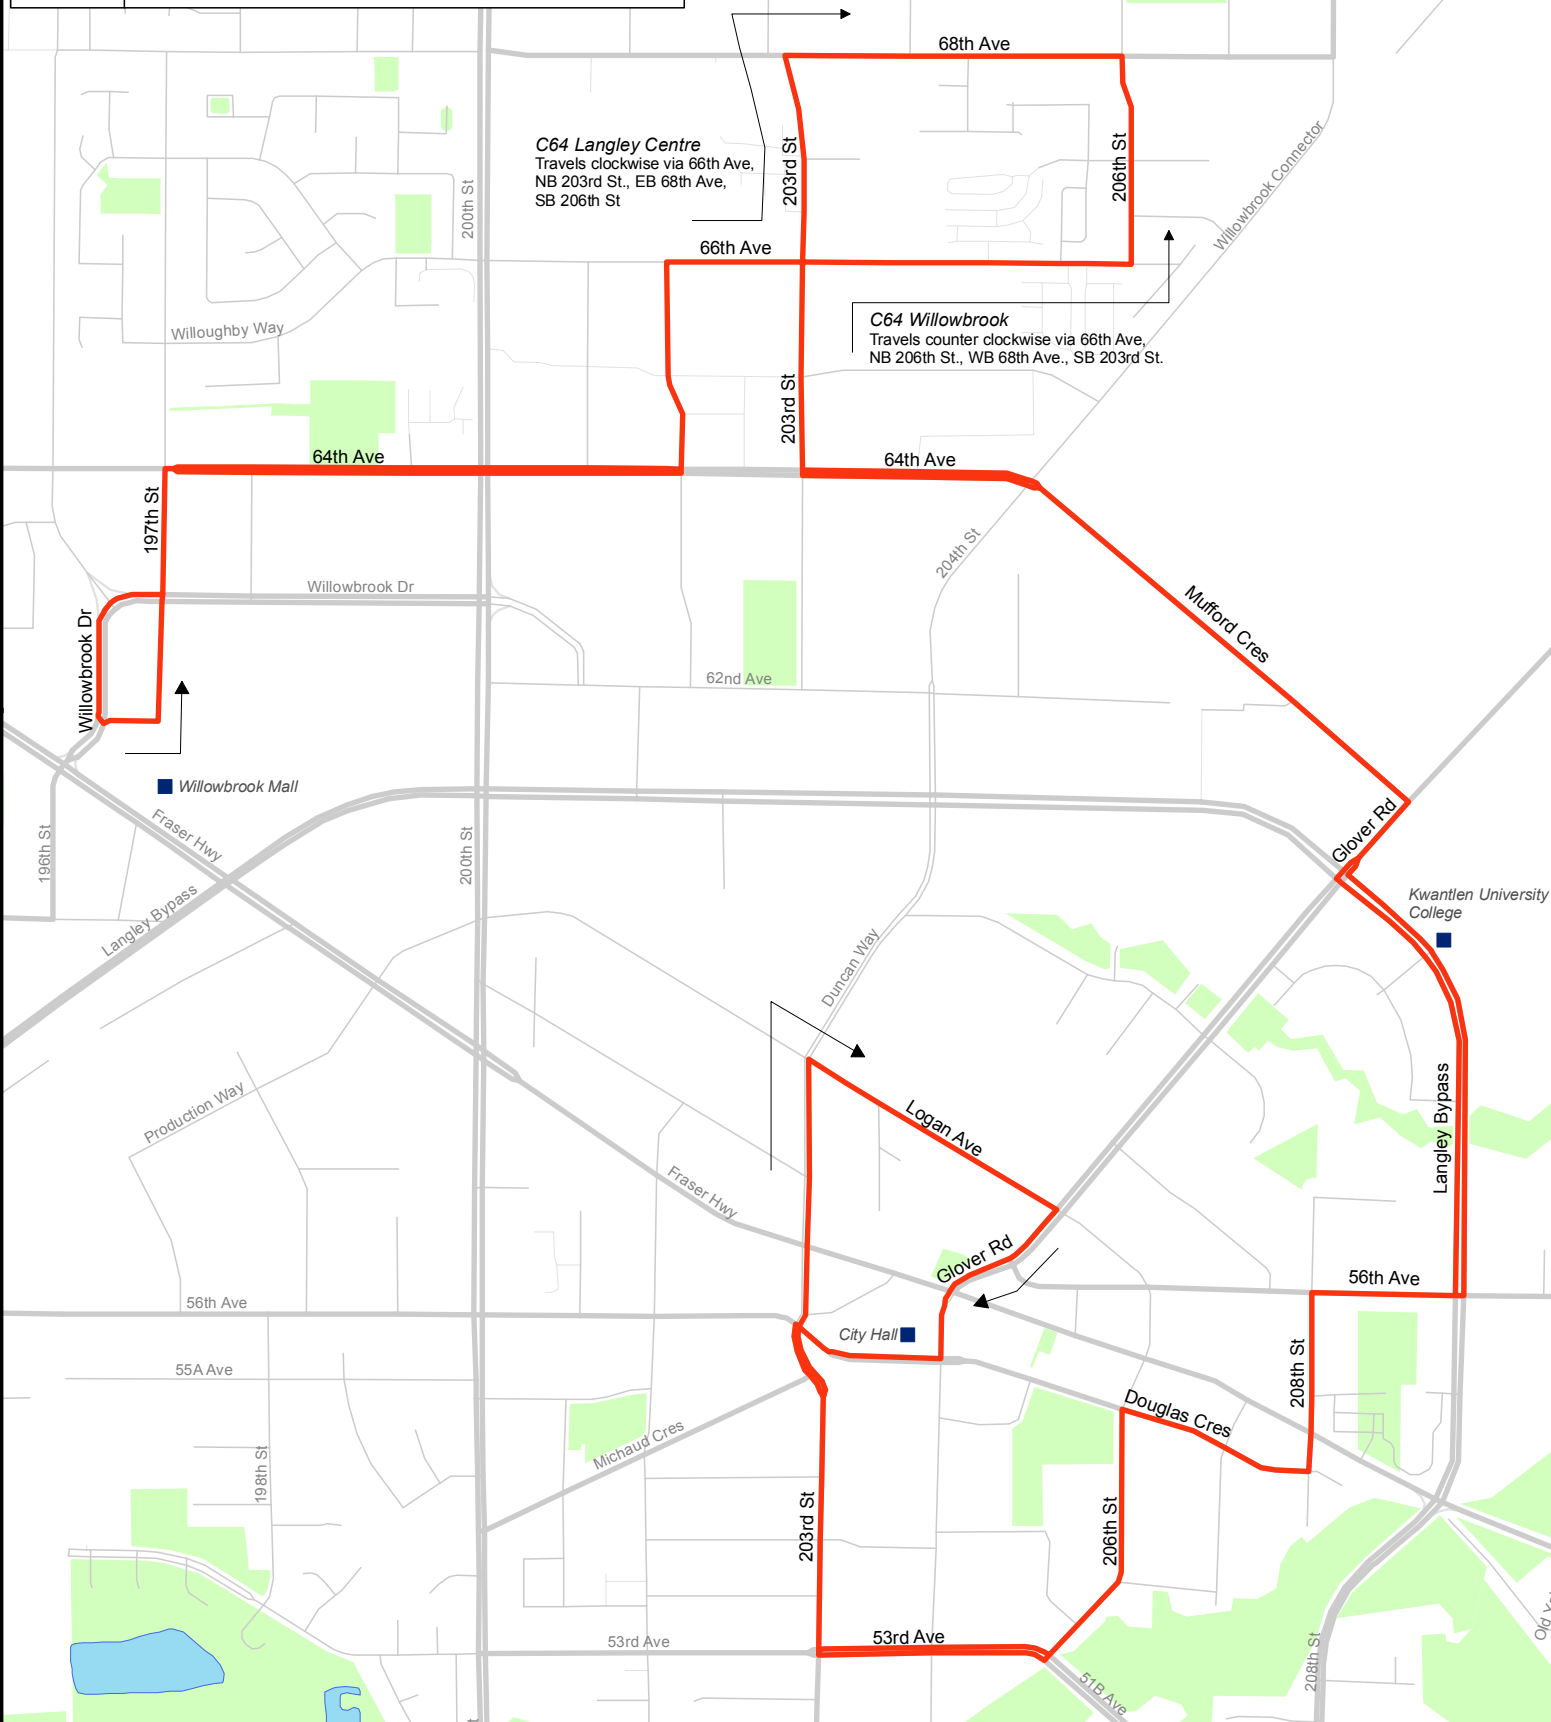

# C64 Willowbrook / Langley Centre

*Community*  
**SHUTTLE**

April 2008  
For route and schedule  
information, visit  
[www.translink.bc.ca](http://www.translink.bc.ca)  
CMBC Service Planning

**C64 Langley Centre**  
Travels clockwise via 66th Ave,  
NB 203rd St., EB 68th Ave,  
SB 206th St

**C64 Willowbrook**  
Travels counter clockwise via 66th Ave,  
NB 206th St., WB 68th Ave., SB 203rd St.

Willowbrook Mail

Kwantlen University College

City Hall