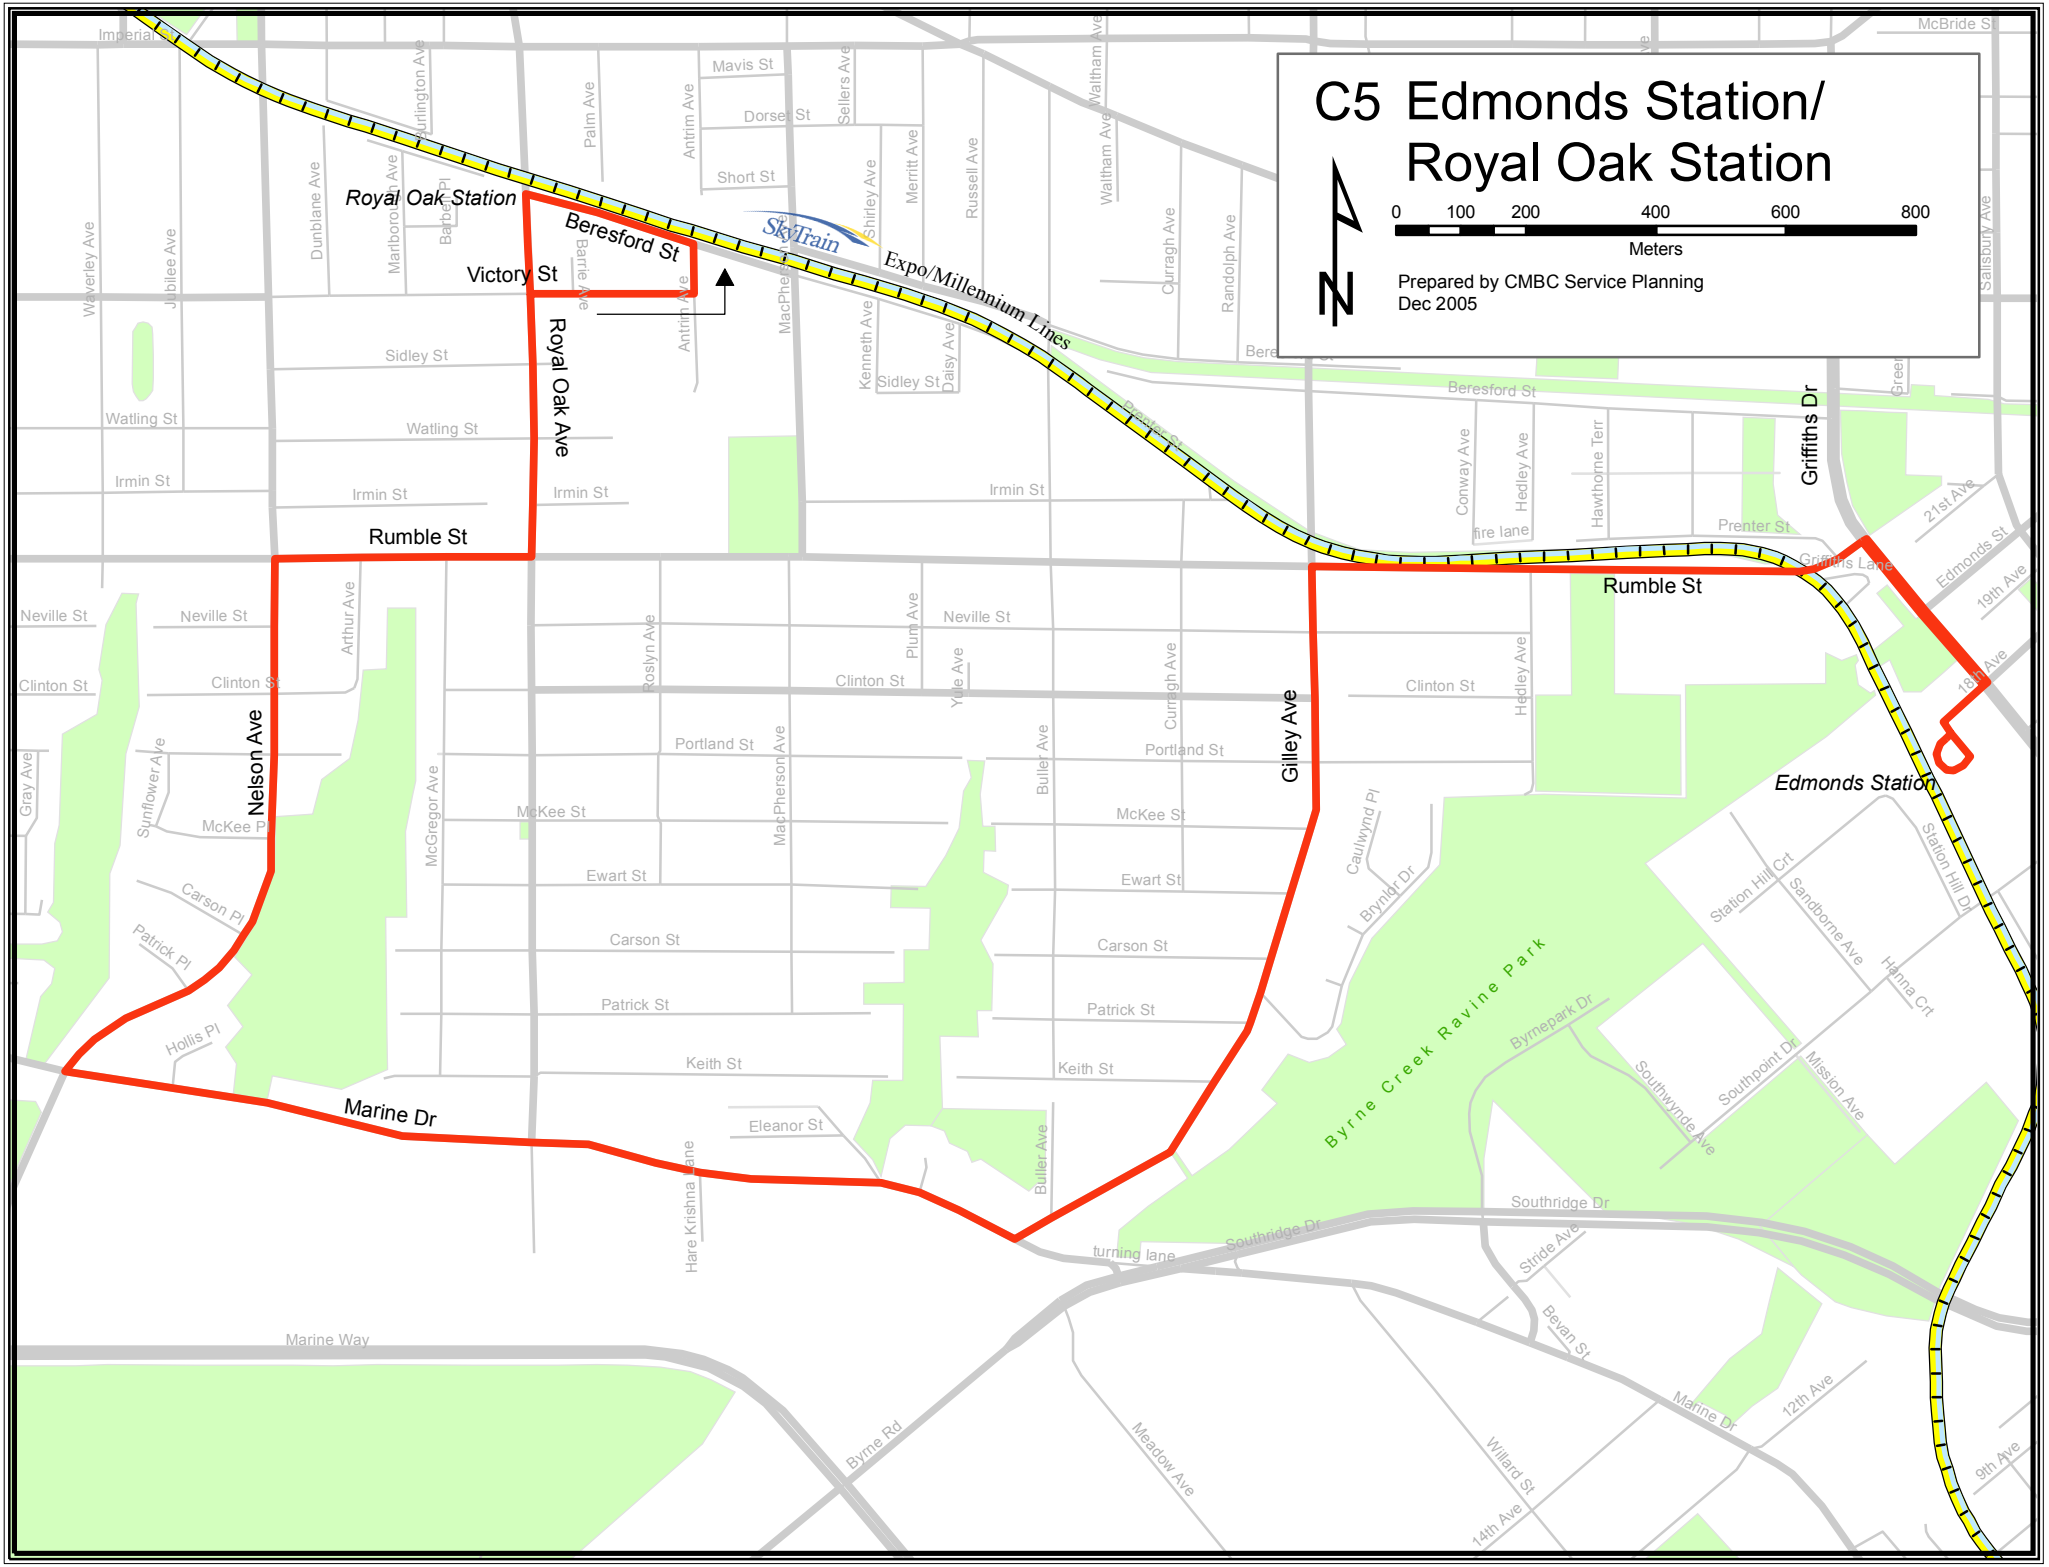

C5 Edmonds Station/ Royal Oak Station

Prepared by CMBC Service Planning
Dec 2005

Royal Oak Station

Victory St

Beresford St

Royal Oak Ave

Rumble St

Nelson Ave

Marine Dr

Gilley Ave

Rumble St

Edmonds Station

Expo/Millennium Lines

Byrne Creek Ravine Park