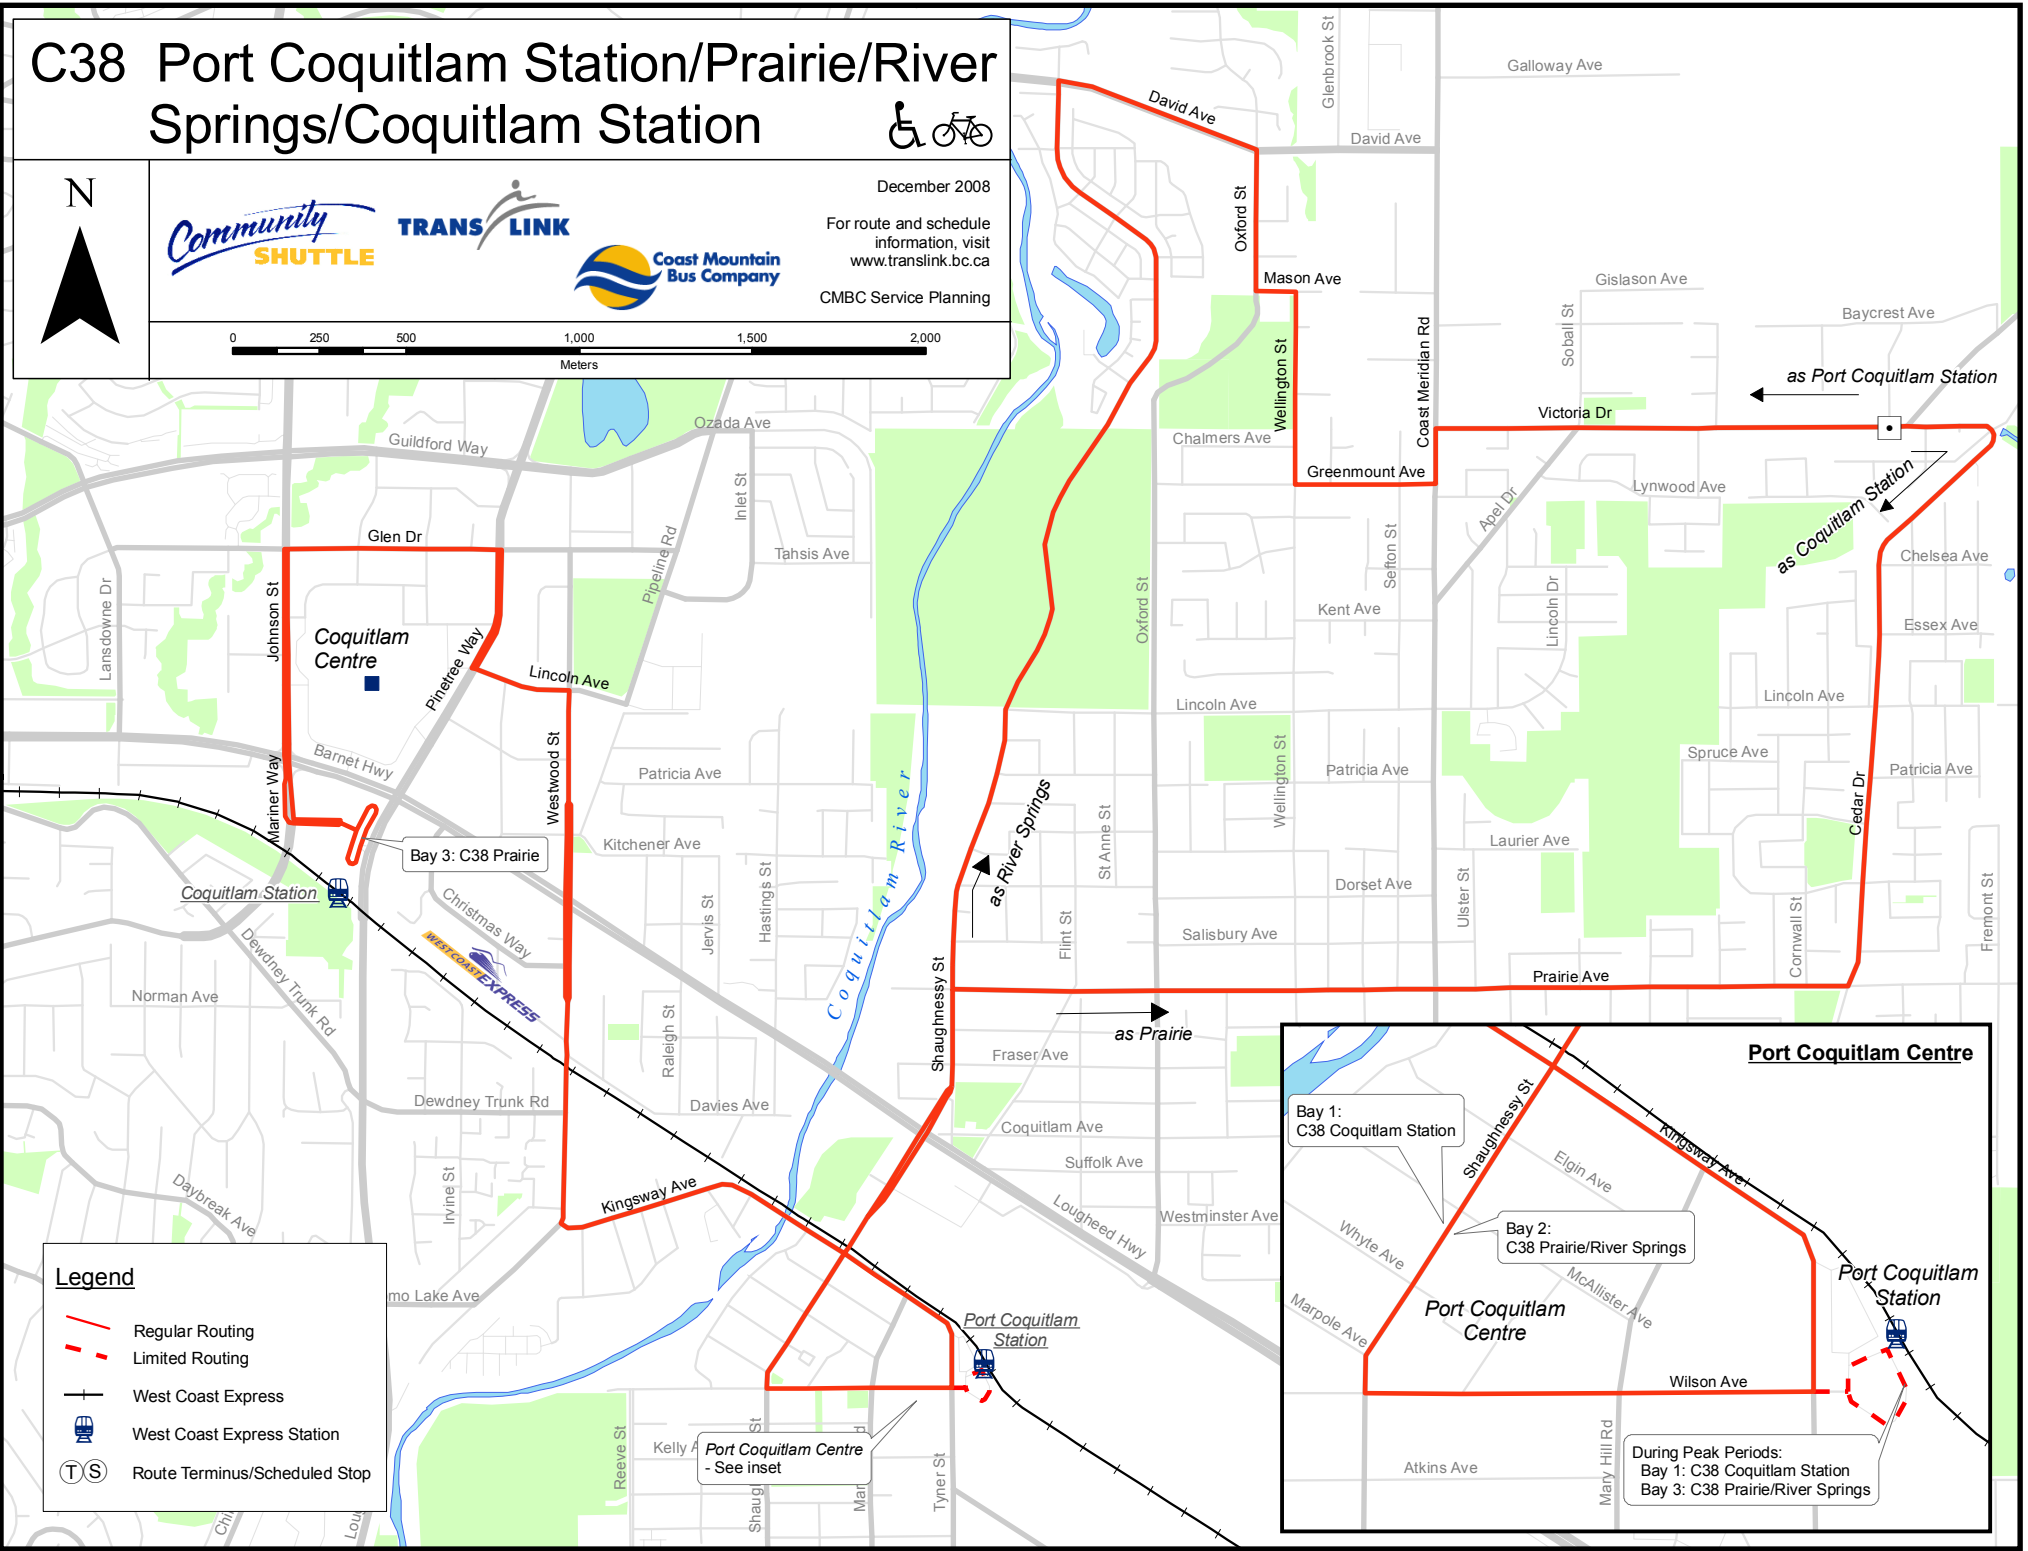

C38 Port Coquitlam Station/Prairie/River Springs/Coquitlam Station

December 2008

For route and schedule information, visit www.translink.bc.ca

CMBC Service Planning

Legend

- Regular Routing
- - - Limited Routing
- West Coast Express
- West Coast Express Station
- Route Terminus/Scheduled Stop

Port Coquitlam Centre

Bay 1: C38 Coquitlam Station

Bay 2: C38 Prairie/River Springs

Bay 3: C38 Prairie/River Springs

During Peak Periods:
Bay 1: C38 Coquitlam Station
Bay 3: C38 Prairie/River Springs