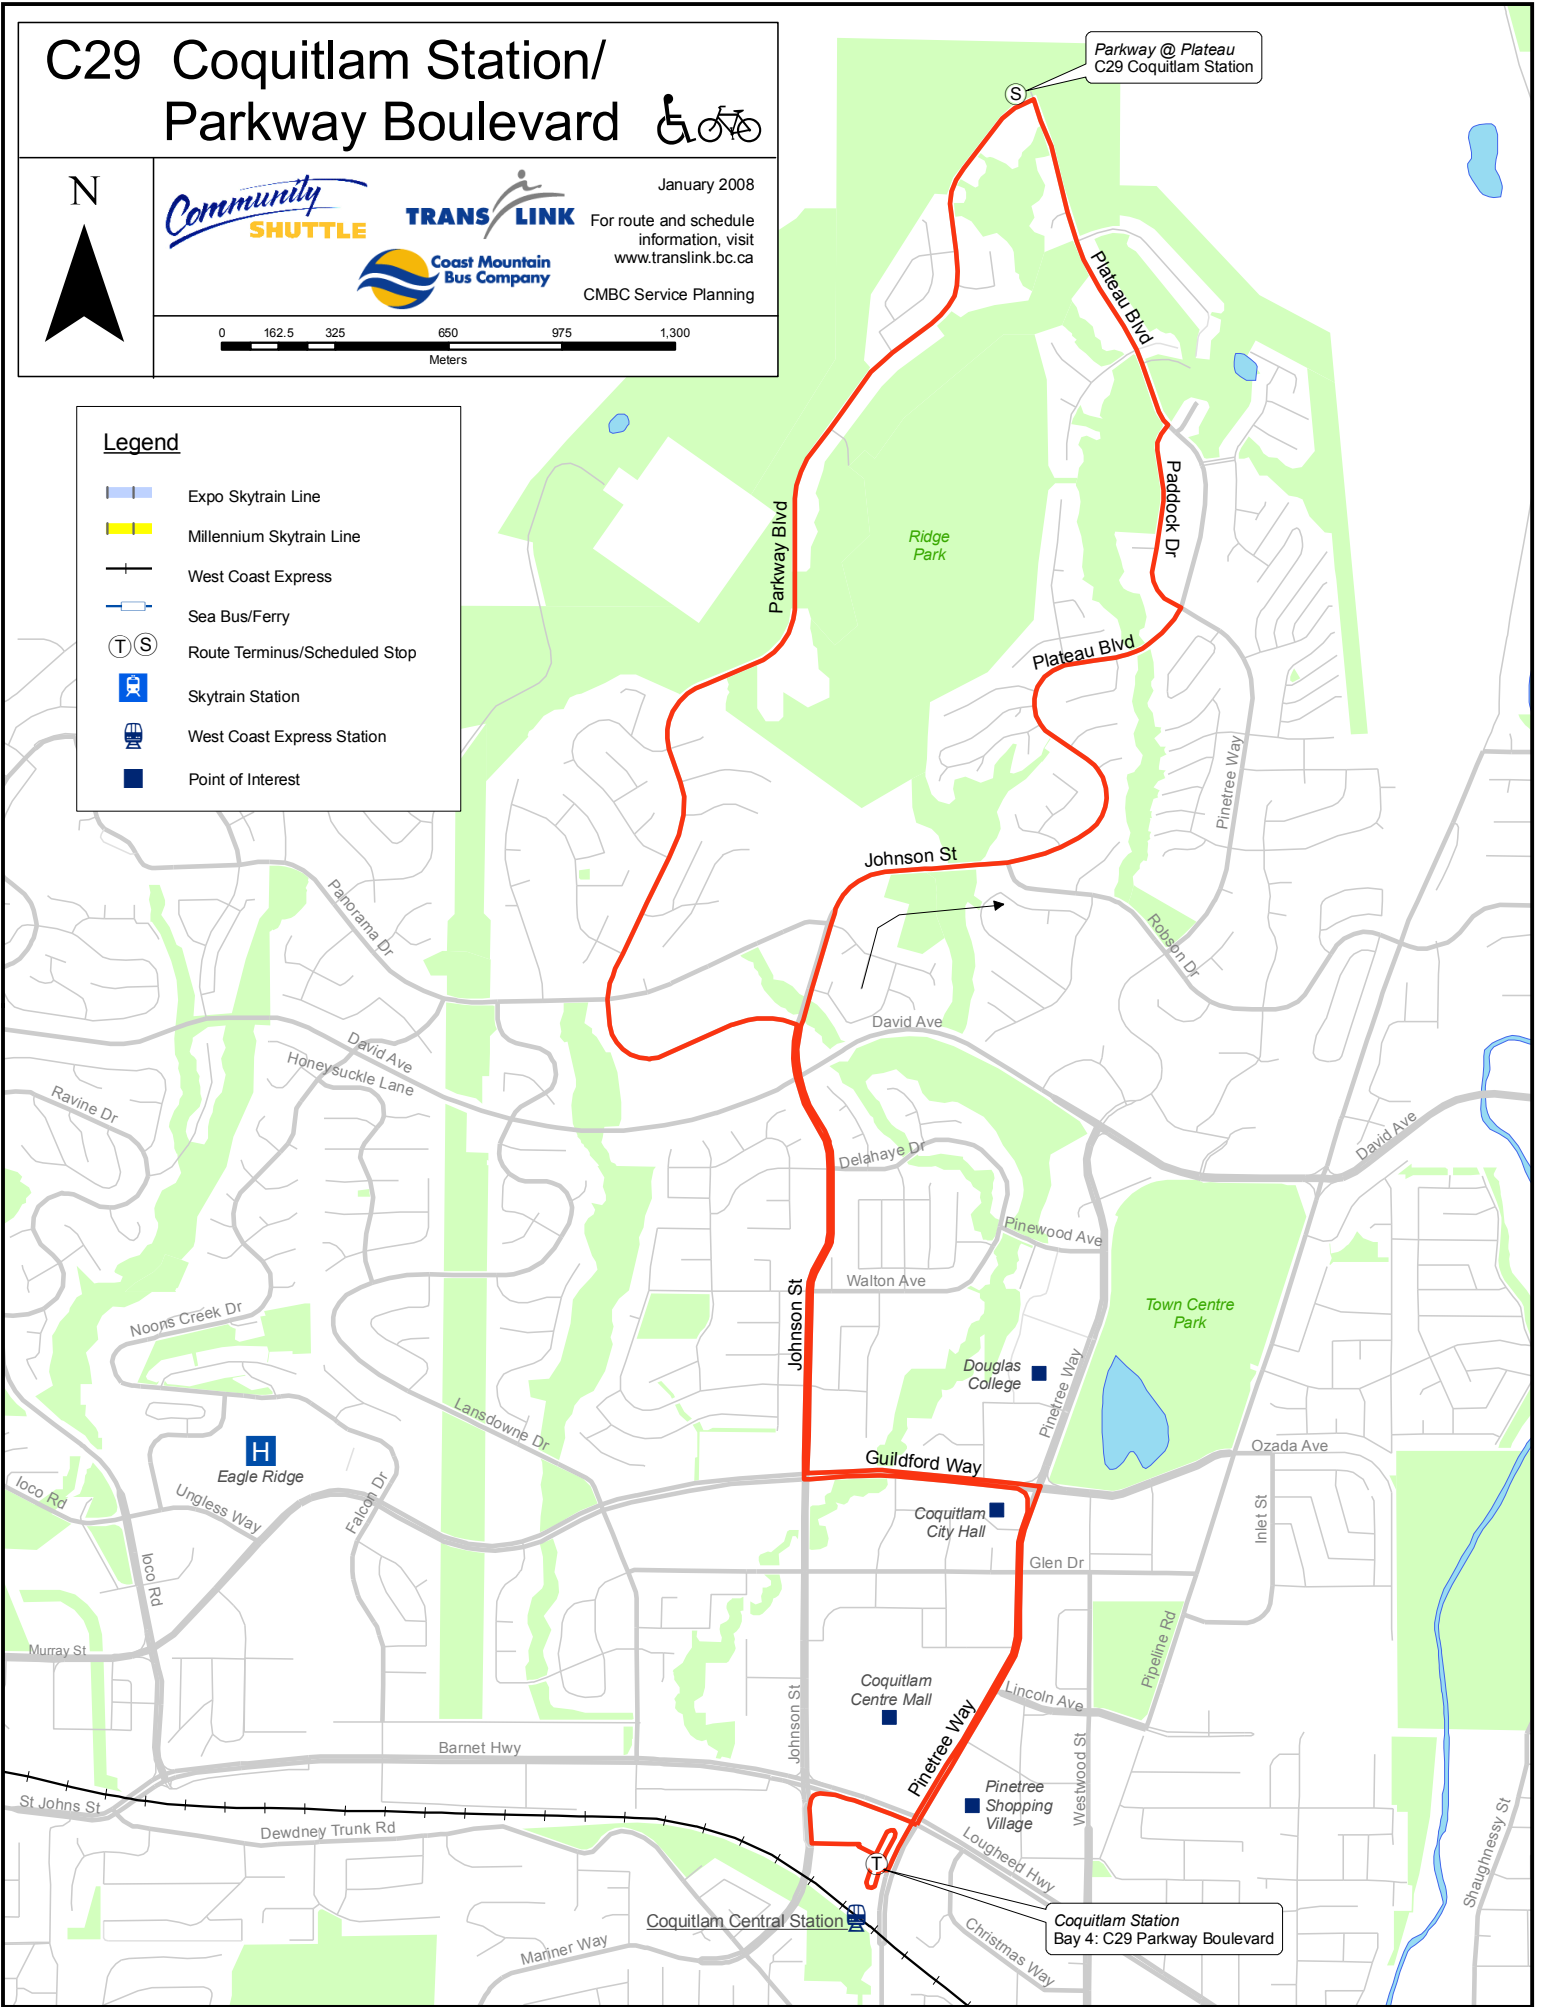

C29 Coquitlam Station/ Parkway Boulevard

Community SHUTTLE

TRANS LINK

Coast Mountain Bus Company

January 2008

For route and schedule information, visit www.translink.bc.ca

CMBC Service Planning

Legend

-  Expo Skytrain Line
-  Millennium Skytrain Line
-  West Coast Express
-  Sea Bus/Ferry
-  Route Terminus/Scheduled Stop
-  Skytrain Station
-  West Coast Express Station
-  Point of Interest

Parkway @ Plateau
C29 Coquitlam Station

Coquitlam Station
Bay 4: C29 Parkway Boulevard