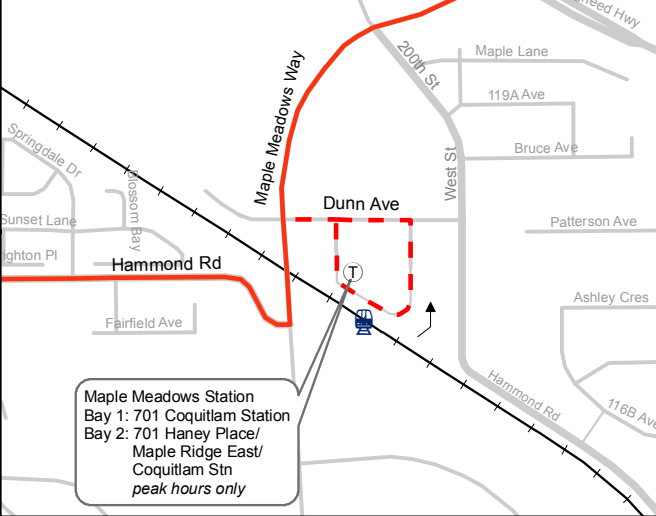

# 701 Coquitlam/Haney Place/ Maple Ridge East

April 2008

Map is subject to change.  
Please visit [www.translink.bc.ca](http://www.translink.bc.ca)  
for updated information.  
Customer Service: (604) 953-3333

## Maple Meadows Station

Maple Meadows Station  
Bay 1: 701 Coquitlam Station  
Bay 2: 701 Haney Place/  
Maple Ridge East/  
Coquitlam Stn  
*peak hours only*

## Coquitlam Station

Coquitlam Centre  
Coquitlam Station  
Bay 2: 701 Haney/Maple Ridge East/  
Coquitlam Stn

## Haney Place

Haney Place  
Bay 1: 701 Coquitlam Station  
Bay 3: 701 Maple Ridge East

**Legend**

- Regular Routing
- - - Peak Periods Only
- West Coast Express
- Route Terminus/Scheduled Stop
- West Coast Express Station