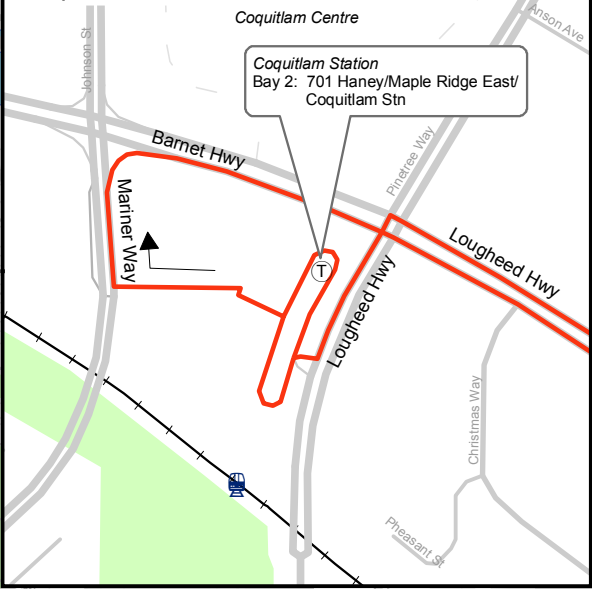

## Maple Meadows Station

Maple Meadows Station  
Bay 1: 701 Coquitlam Station  
Bay 2: 701 Haney Place/  
Maple Ridge East/  
Coquitlam Stn  
*peak hours only*

## Coquitlam Station

Coquitlam Centre  
Coquitlam Station  
Bay 2: 701 Haney/Maple Ridge East/  
Coquitlam Stn

## Haney Place

Haney Place  
Bay 1: 701 Coquitlam Station  
Bay 3: 701 Maple Ridge East

**Legend**

- Regular Routing
- - - Peak Periods Only
- West Coast Express
- Route Terminus/Scheduled Stop
- West Coast Express Station