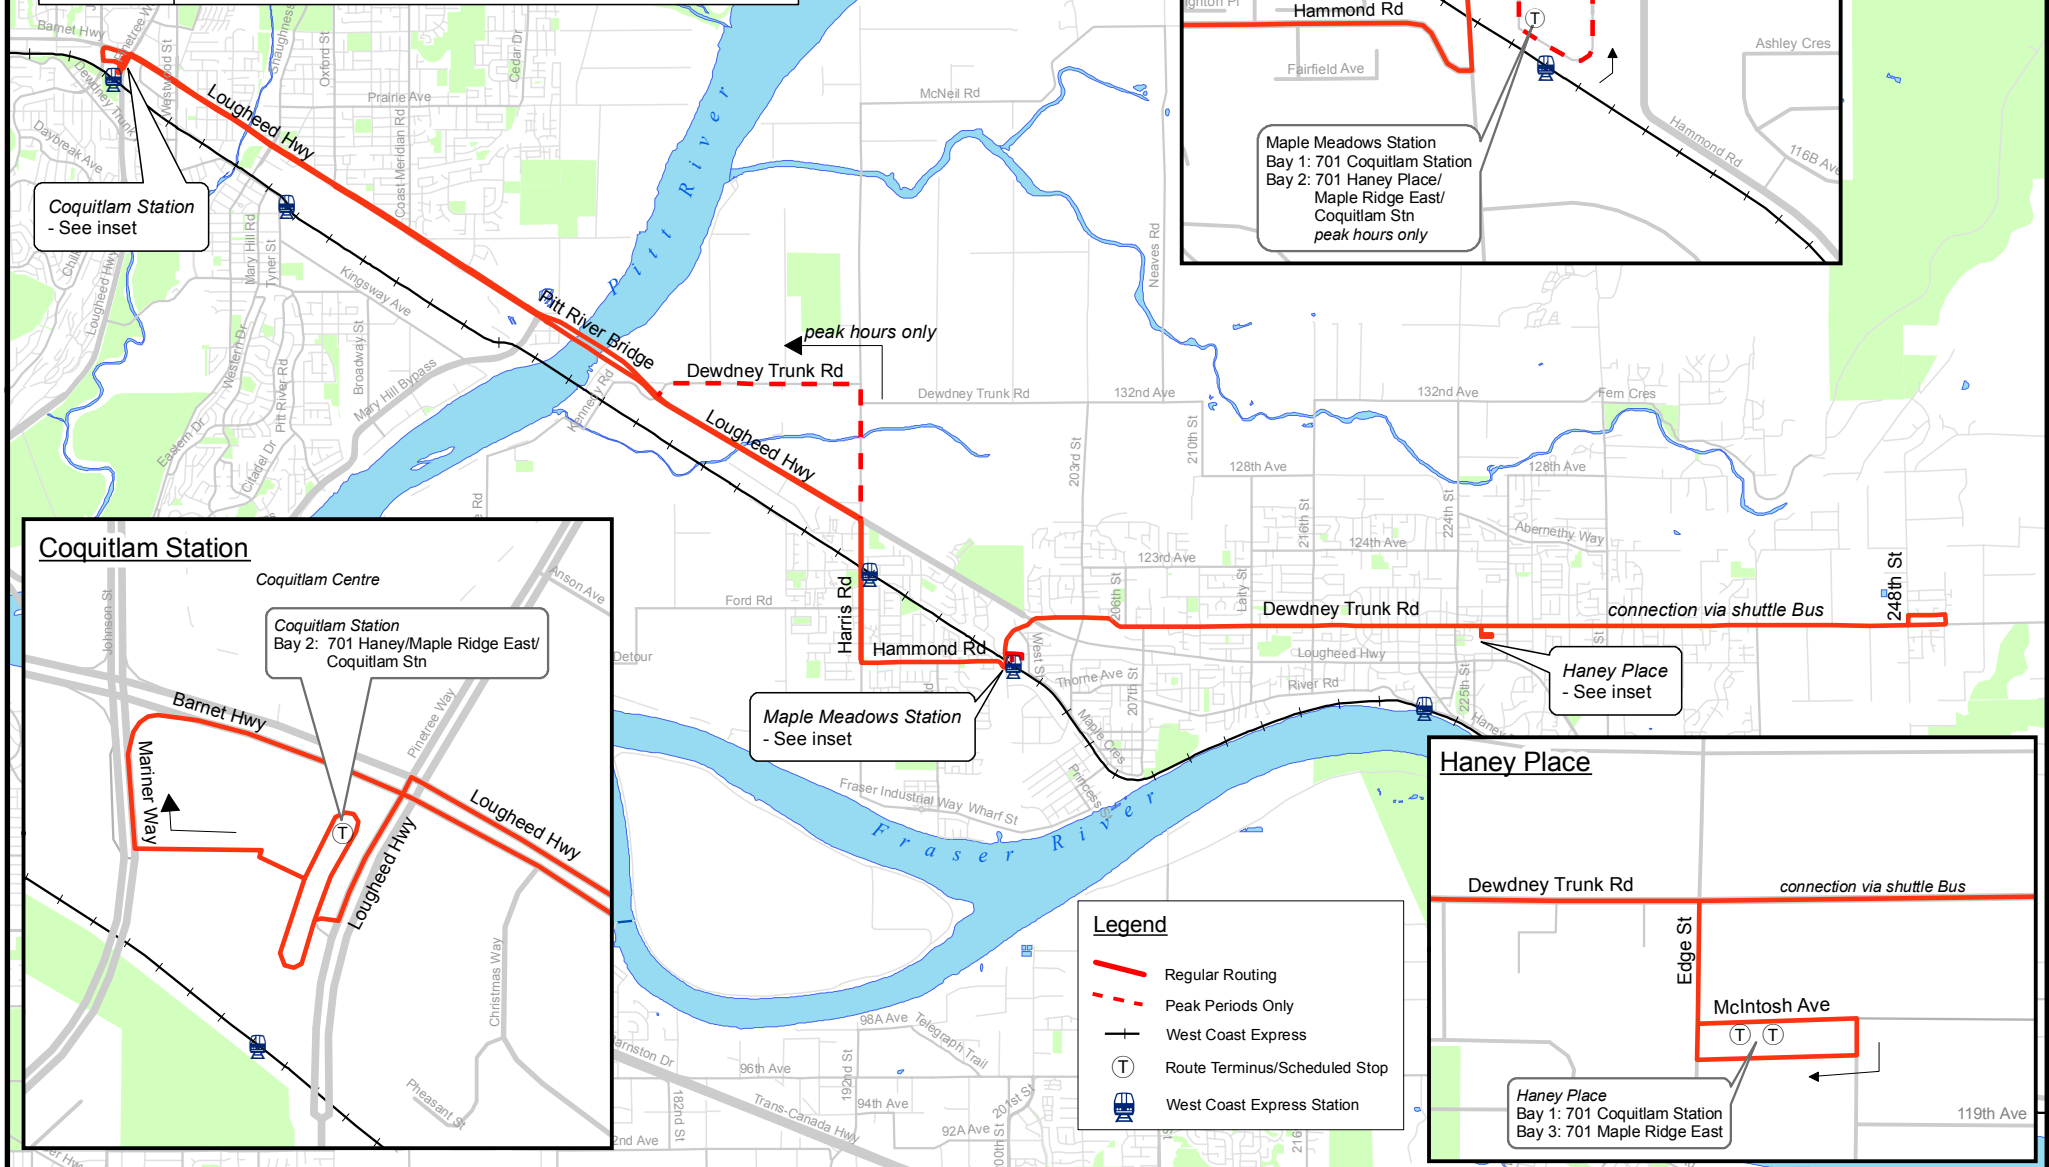

# 701 Coquitlam/Haney Place/ Maple Ridge East

April 2008

Map is subject to change.  
Please visit [www.translink.bc.ca](http://www.translink.bc.ca)  
for updated information.  
Customer Service: (604) 953-3333

## Maple Meadows Station

Maple Meadows Station  
Bay 1: 701 Coquitlam Station  
Bay 2: 701 Haney Place/  
Maple Ridge East/  
Coquitlam Stn  
*peak hours only*

## Haney Place

Haney Place  
Bay 1: 701 Coquitlam Station  
Bay 3: 701 Maple Ridge East

**Legend**

- Regular Routing
- - - Peak Periods Only
- West Coast Express
- Route Terminus/Scheduled Stop
- West Coast Express Station