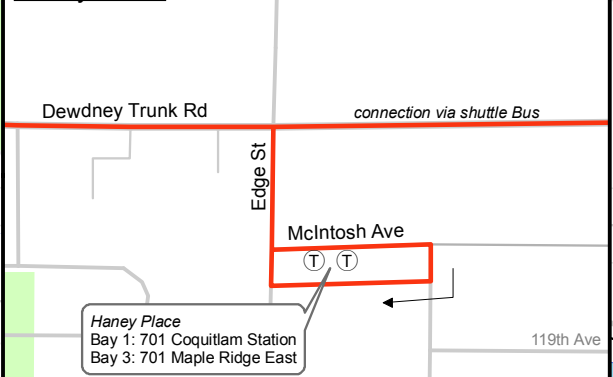

## Maple Meadows Station

Maple Meadows Station  
Bay 1: 701 Coquitlam Station  
Bay 2: 701 Haney Place/  
Maple Ridge East/  
Coquitlam Stn  
*peak hours only*

## Coquitlam Station

Coquitlam Centre  
Coquitlam Station  
Bay 2: 701 Haney/Maple Ridge East/  
Coquitlam Stn

## Haney Place

Haney Place  
Bay 1: 701 Coquitlam Station  
Bay 3: 701 Maple Ridge East

**Legend**

- Regular Routing
- - - Peak Periods Only
- West Coast Express
- Route Terminus/Scheduled Stop
- West Coast Express Station