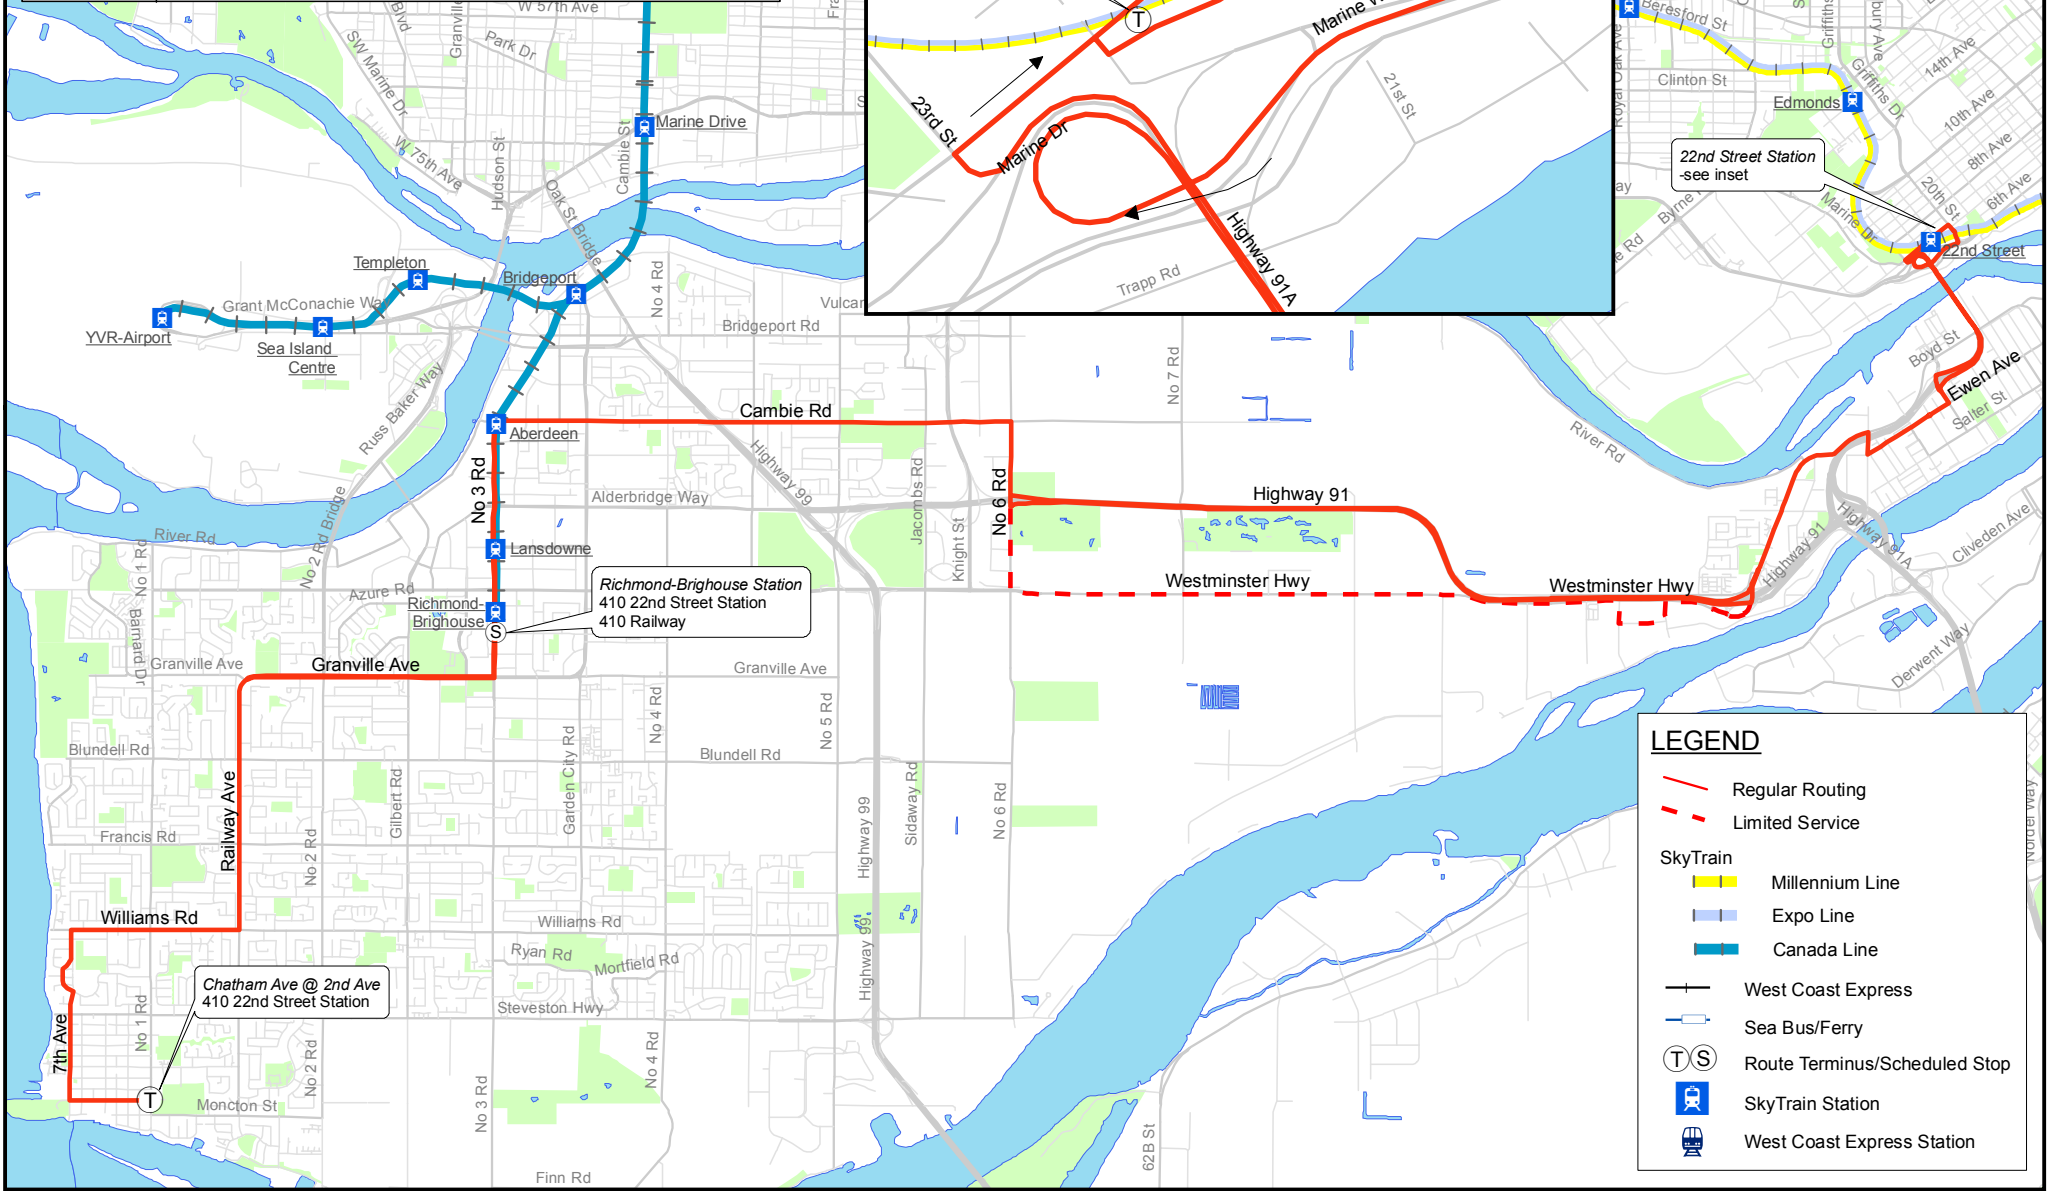

410 22nd Street Station/ Railway

December 2009

For route and schedule information, visit www.translink.ca

CMBC Service Planning

22nd Street Station

22nd Street Station
Bay 7: Railway

22nd Street Station
-see inset

LEGEND

- Regular Routing
- Limited Service
- SkyTrain**
 - Millennium Line
 - Expo Line
 - Canada Line
- West Coast Express
- Sea Bus/Ferry
- T S Route Terminus/Scheduled Stop
- S SkyTrain Station
- W West Coast Express Station

Chatham Ave @ 2nd Ave
410 22nd Street Station

Richmond-Brighouse Station
410 22nd Street Station
410 Railway