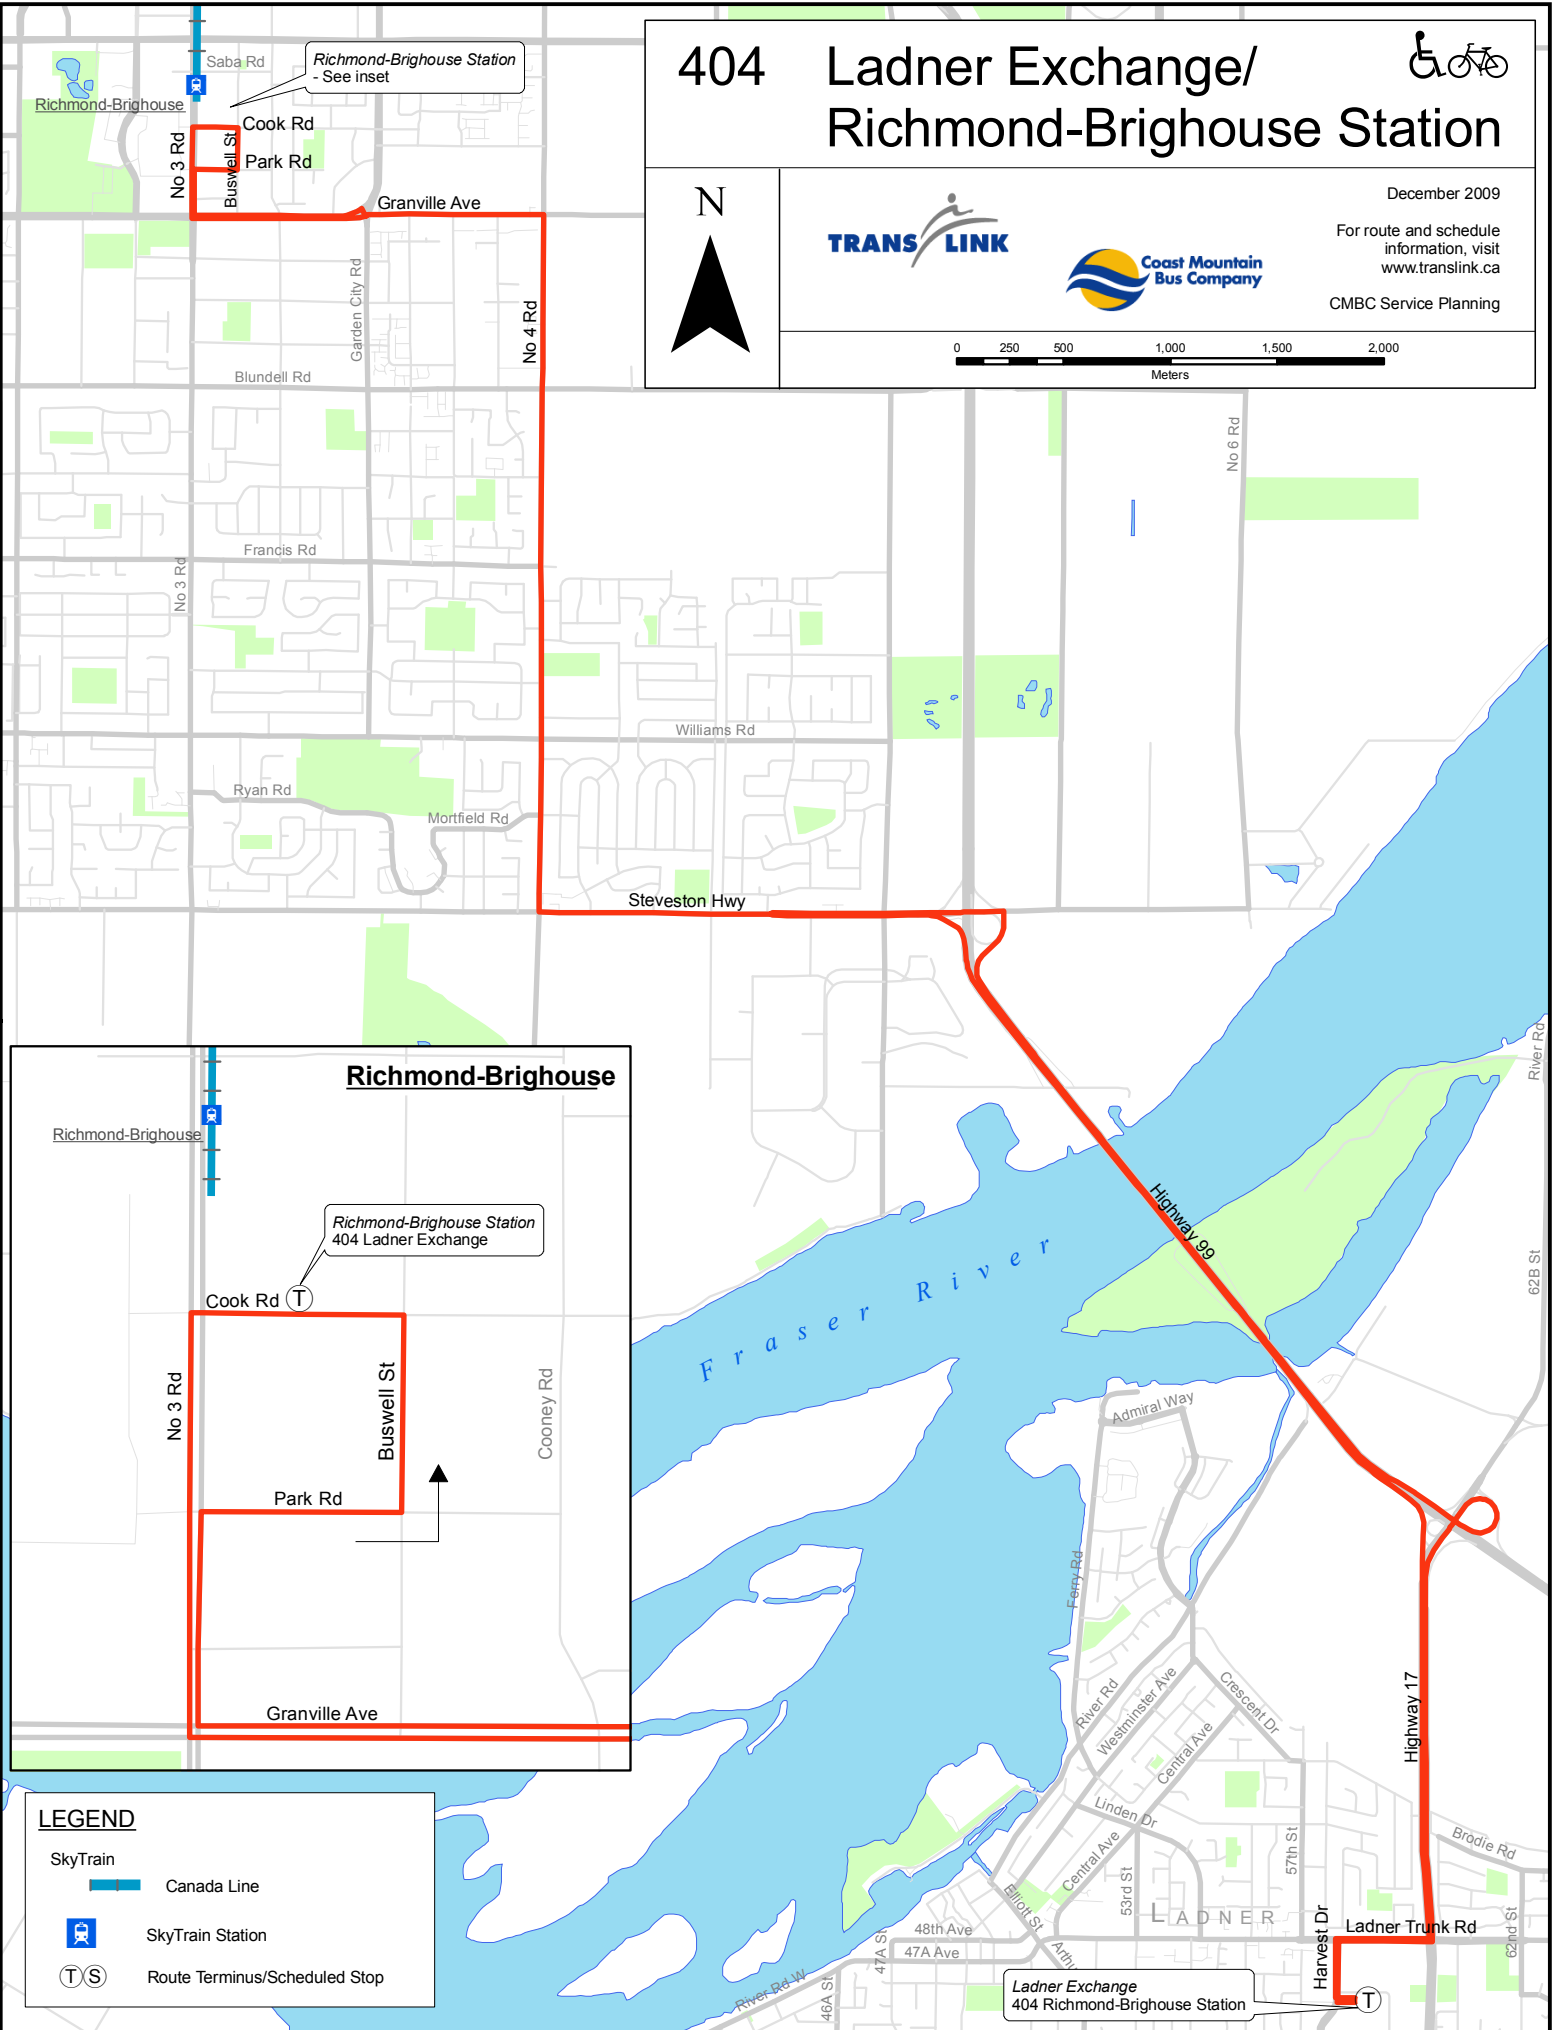

# 404 Ladner Exchange/ Richmond-Brighouse Station

December 2009

For route and schedule information, visit [www.translink.ca](http://www.translink.ca)

CMBC Service Planning

## Richmond-Brighouse

### LEGEND

- SkyTrain Canada Line
- SkyTrain Station
- Route Terminus/Scheduled Stop