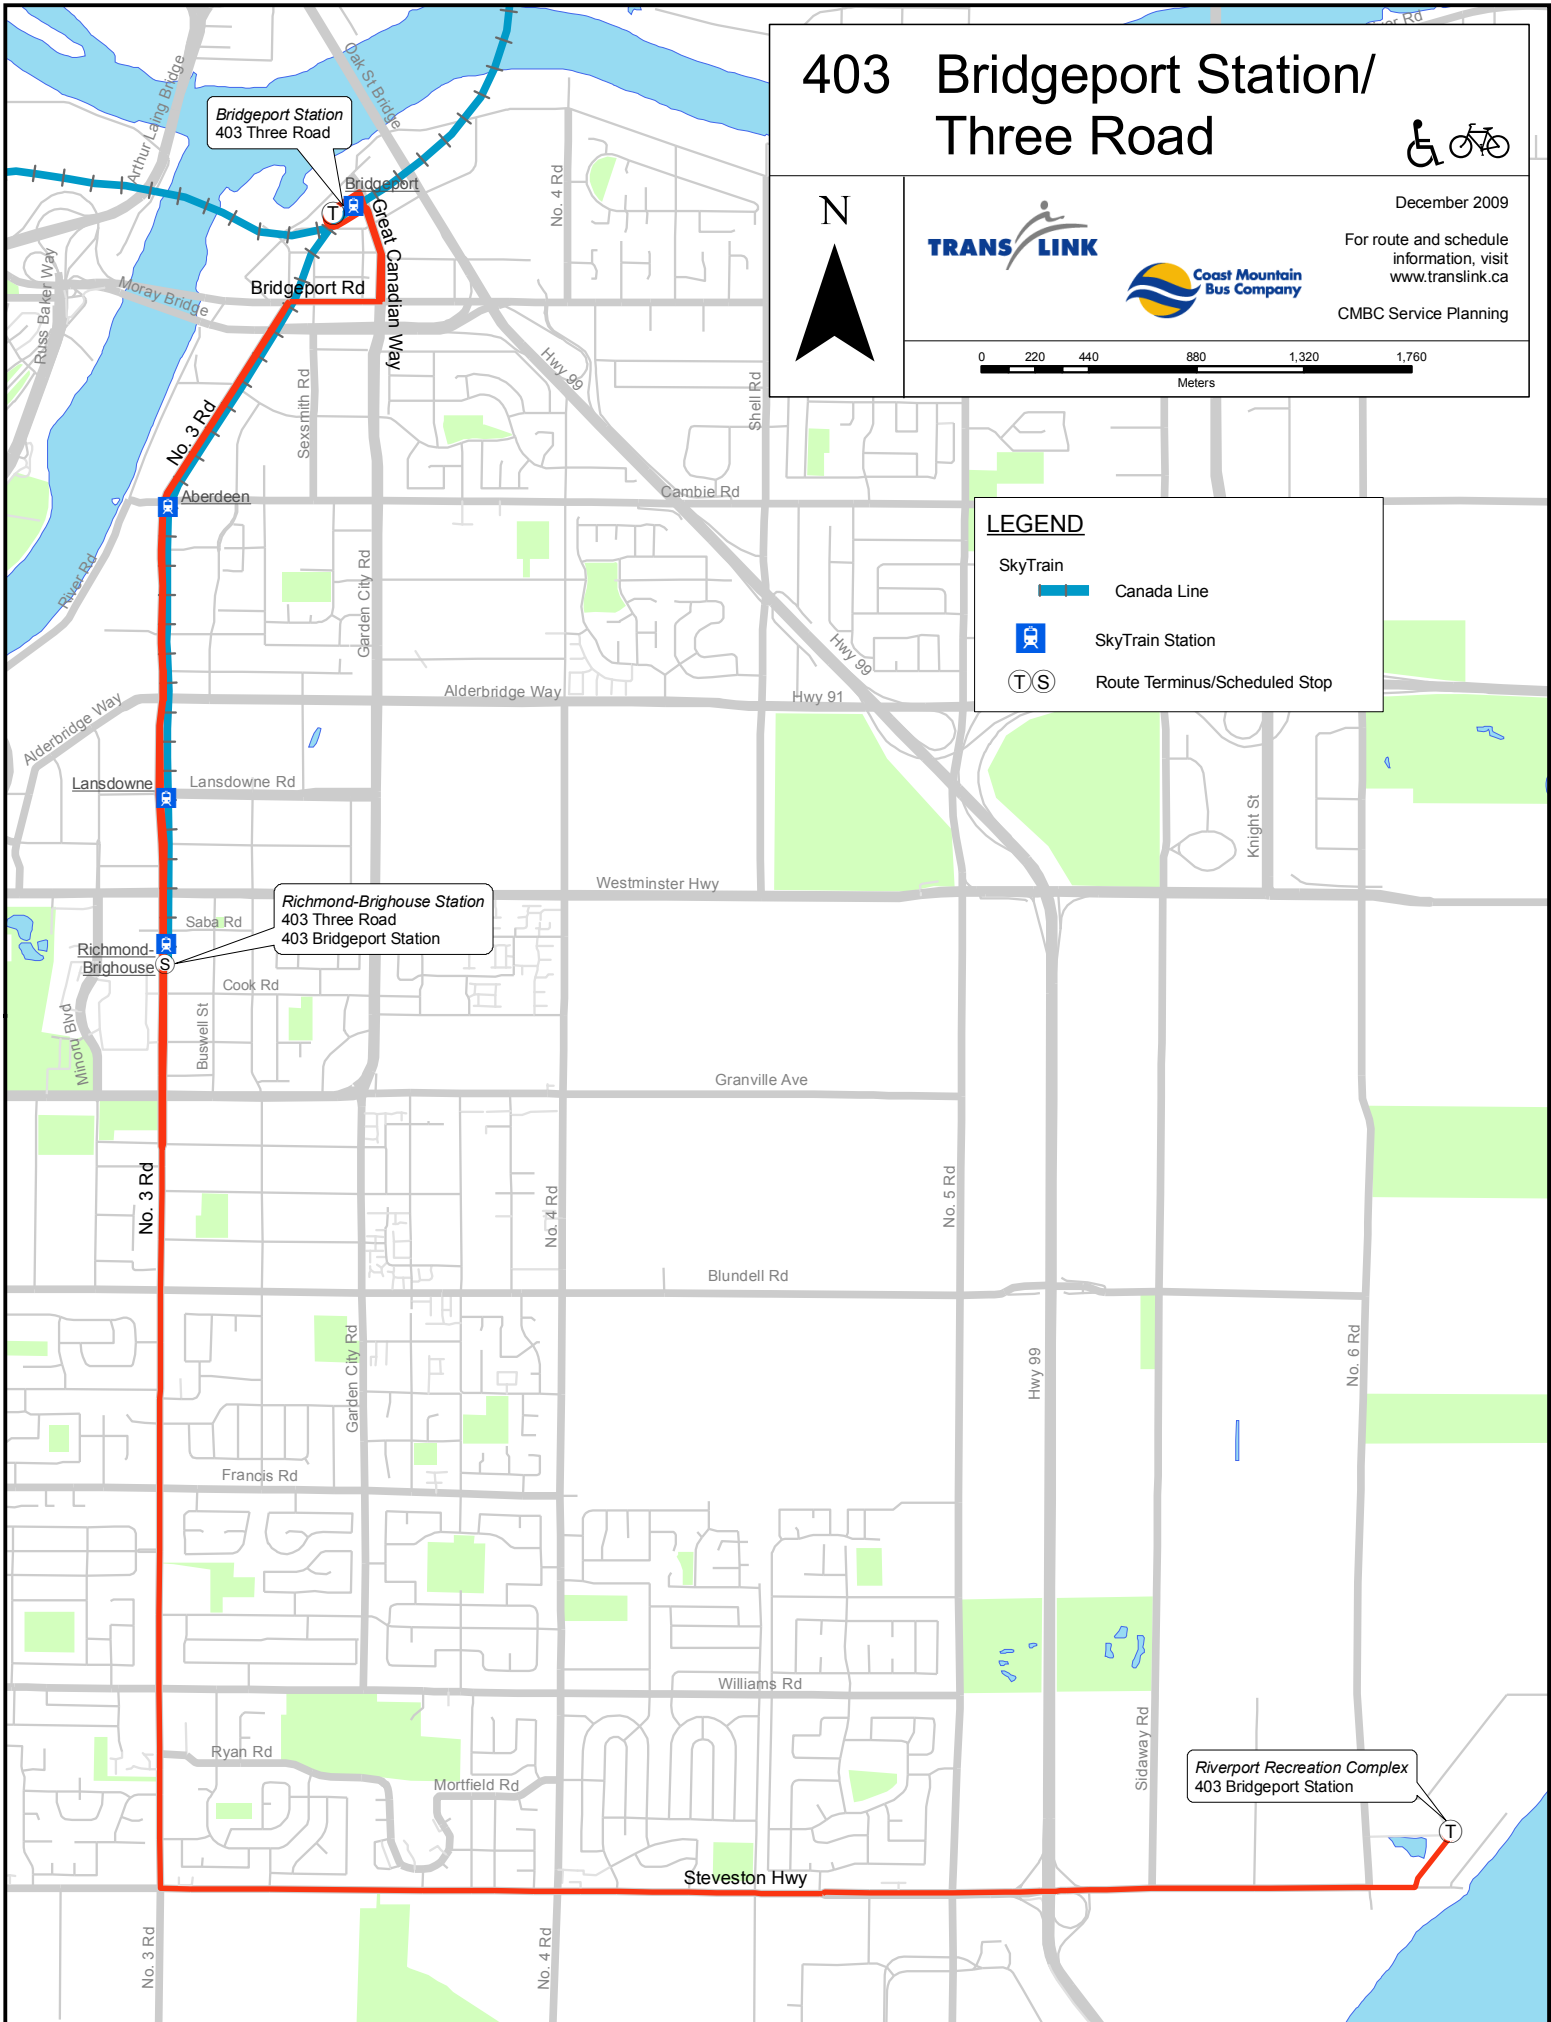

403 Bridgeport Station/ Three Road

December 2009

For route and schedule information, visit www.translink.ca

CMBC Service Planning

LEGEND

- SkyTrain
-  Canada Line
-  SkyTrain Station
-  Route Terminus/Scheduled Stop

Bridgeport Station
403 Three Road

Bridgeport Rd

No. 3 Rd

Aberdeen

Lansdowne

Richmond-Brighouse Station
403 Three Road
403 Bridgeport Station

Riverport Recreation Complex
403 Bridgeport Station