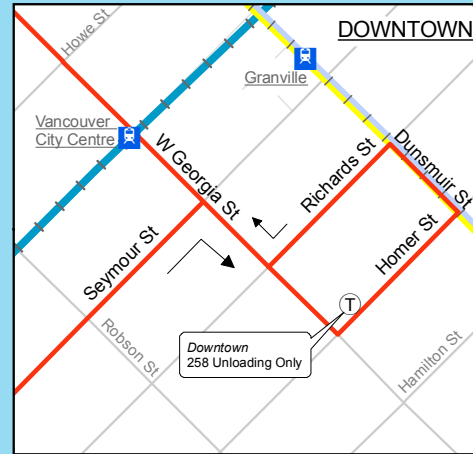

258 UBC/ West Vancouver

September 2009

westvancouver
TRANSIT

For route and schedule information, visit
www.translink.bc.ca

TRANS LINK

Created By:
CMBC Service Planning

Legend

- Skytrain
-  Expo Line
 -  Millennium Line
 -  Canada Line
- West Coast Express
-  Sea Bus/Ferry
- Route Terminus/Scheduled Stop
-  T/S
- Skytrain Station
-  Skytrain Station
- West Coast Express Station
-  West Coast Express Station

U.B.C.
- See inset

Downtown
- See inset