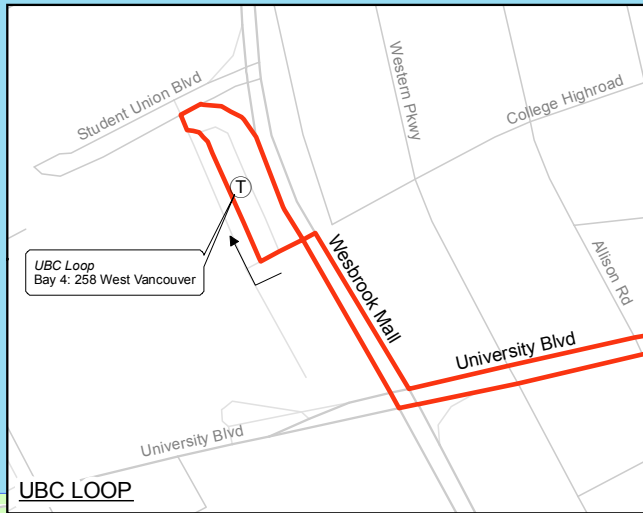

258 UBC/ West Vancouver

September 2009

westvancouver
TRANSIT

For route and schedule information, visit
www.translink.bc.ca

TRANS LINK

Created By:
CMBC Service Planning

Legend

- Skytrain
-  Expo Line
 -  Millennium Line
 -  Canada Line
- West Coast Express
-  Sea Bus/Ferry
- Route Terminus/Scheduled Stop
-  T/S
- Skytrain Station
-  Skytrain Station
- West Coast Express Station
-  West Coast Express Station

U.B.C.
- See inset

Downtown
- See inset