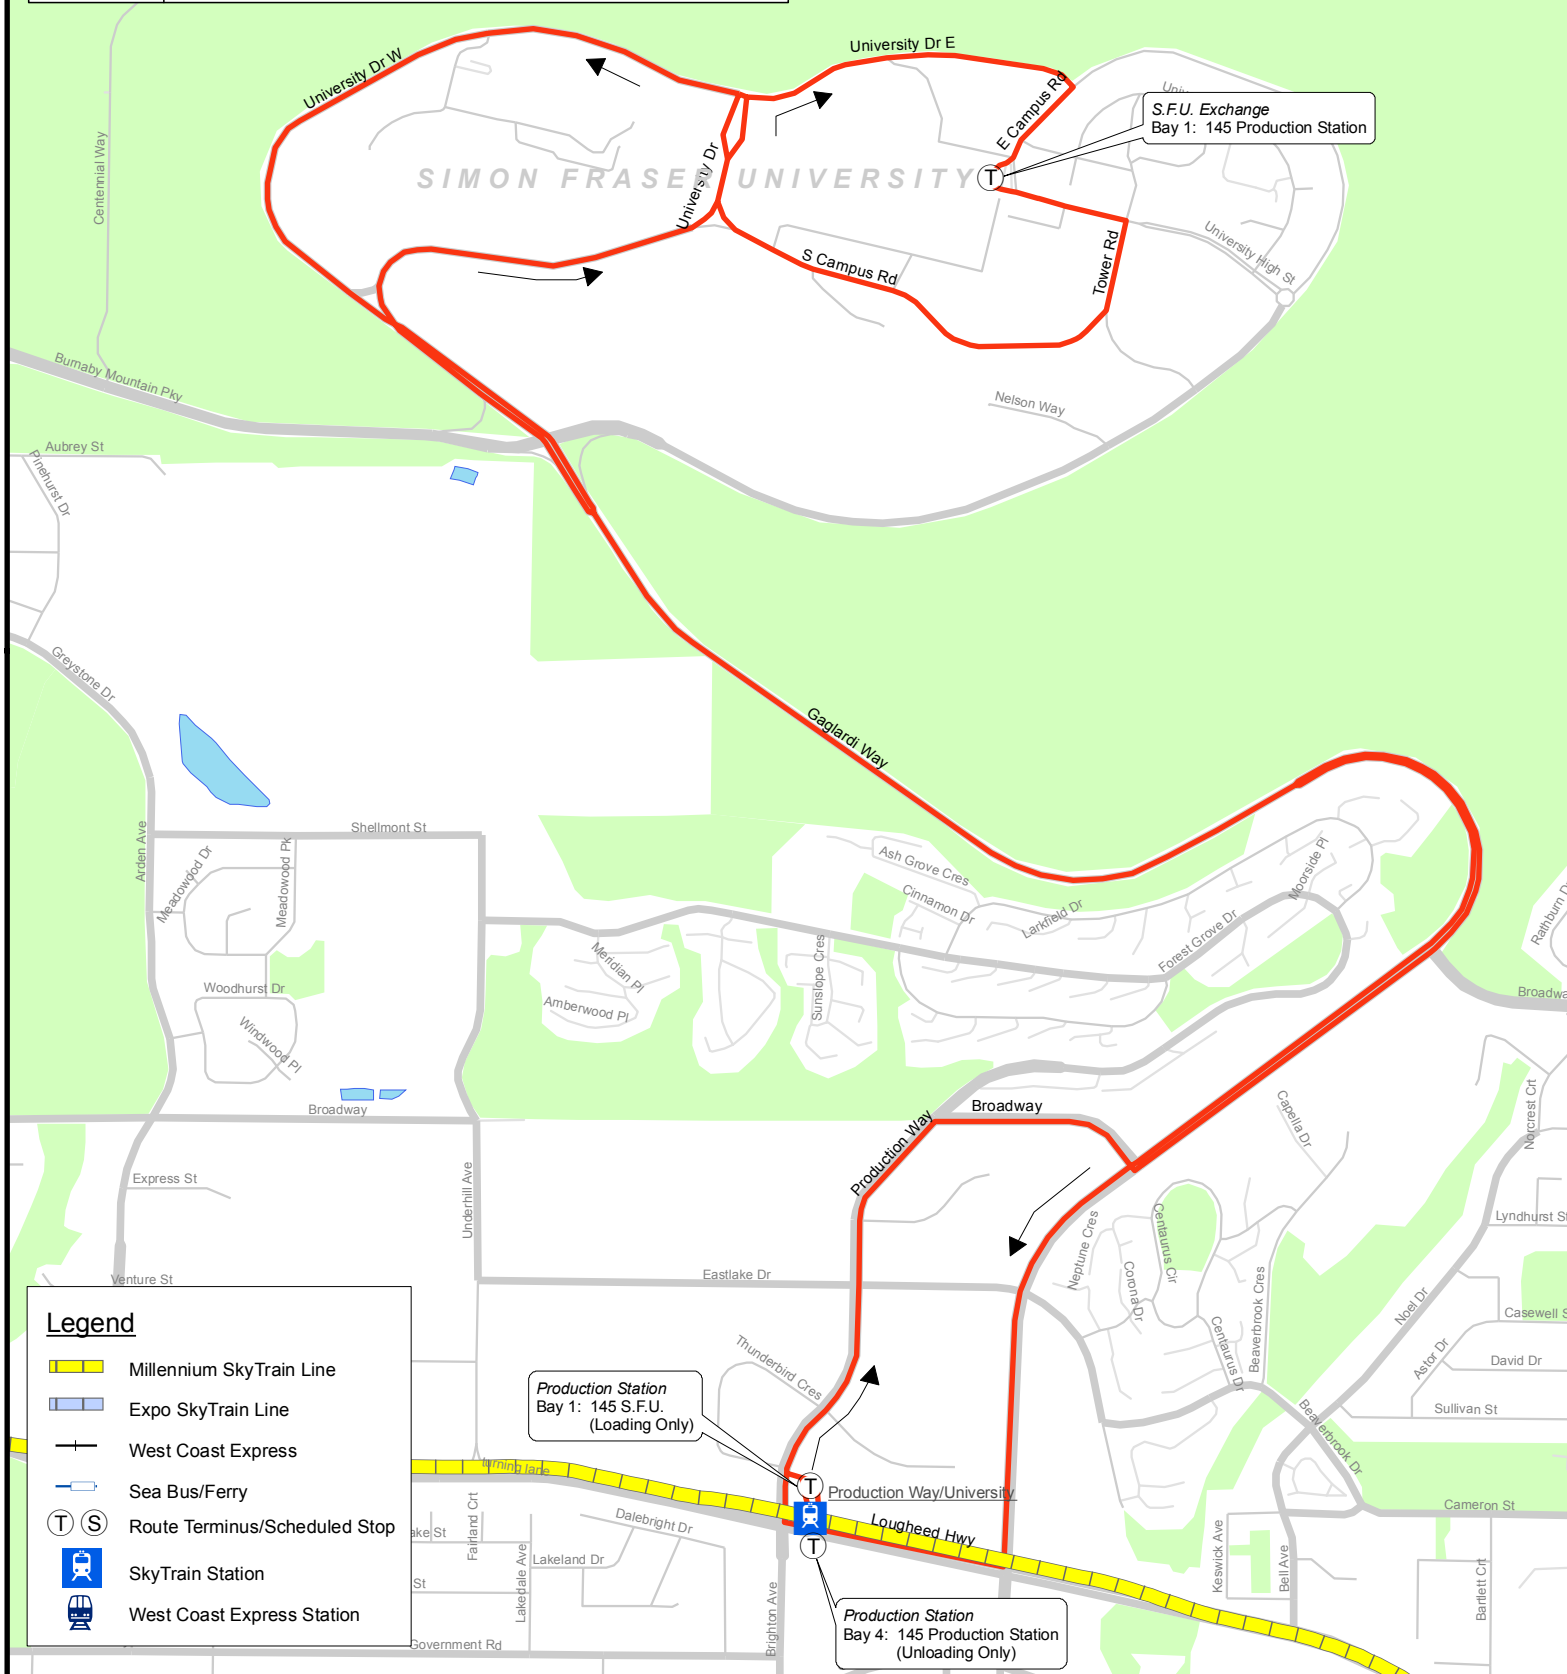

145 S.F.U./Production Station

June 2008

For route and schedule information, visit www.translink.bc.ca

CMBC Service Planning

S.F.U. Exchange
Bay 1: 145 Production Station

Production Station
Bay 1: 145 S.F.U.
(Loading Only)

Production Station
Bay 4: 145 Production Station
(Unloading Only)

Legend

- Millennium SkyTrain Line
- Expo SkyTrain Line
- West Coast Express
- Sea Bus/Ferry
- Route Terminus/Scheduled Stop
- SkyTrain Station
- West Coast Express Station