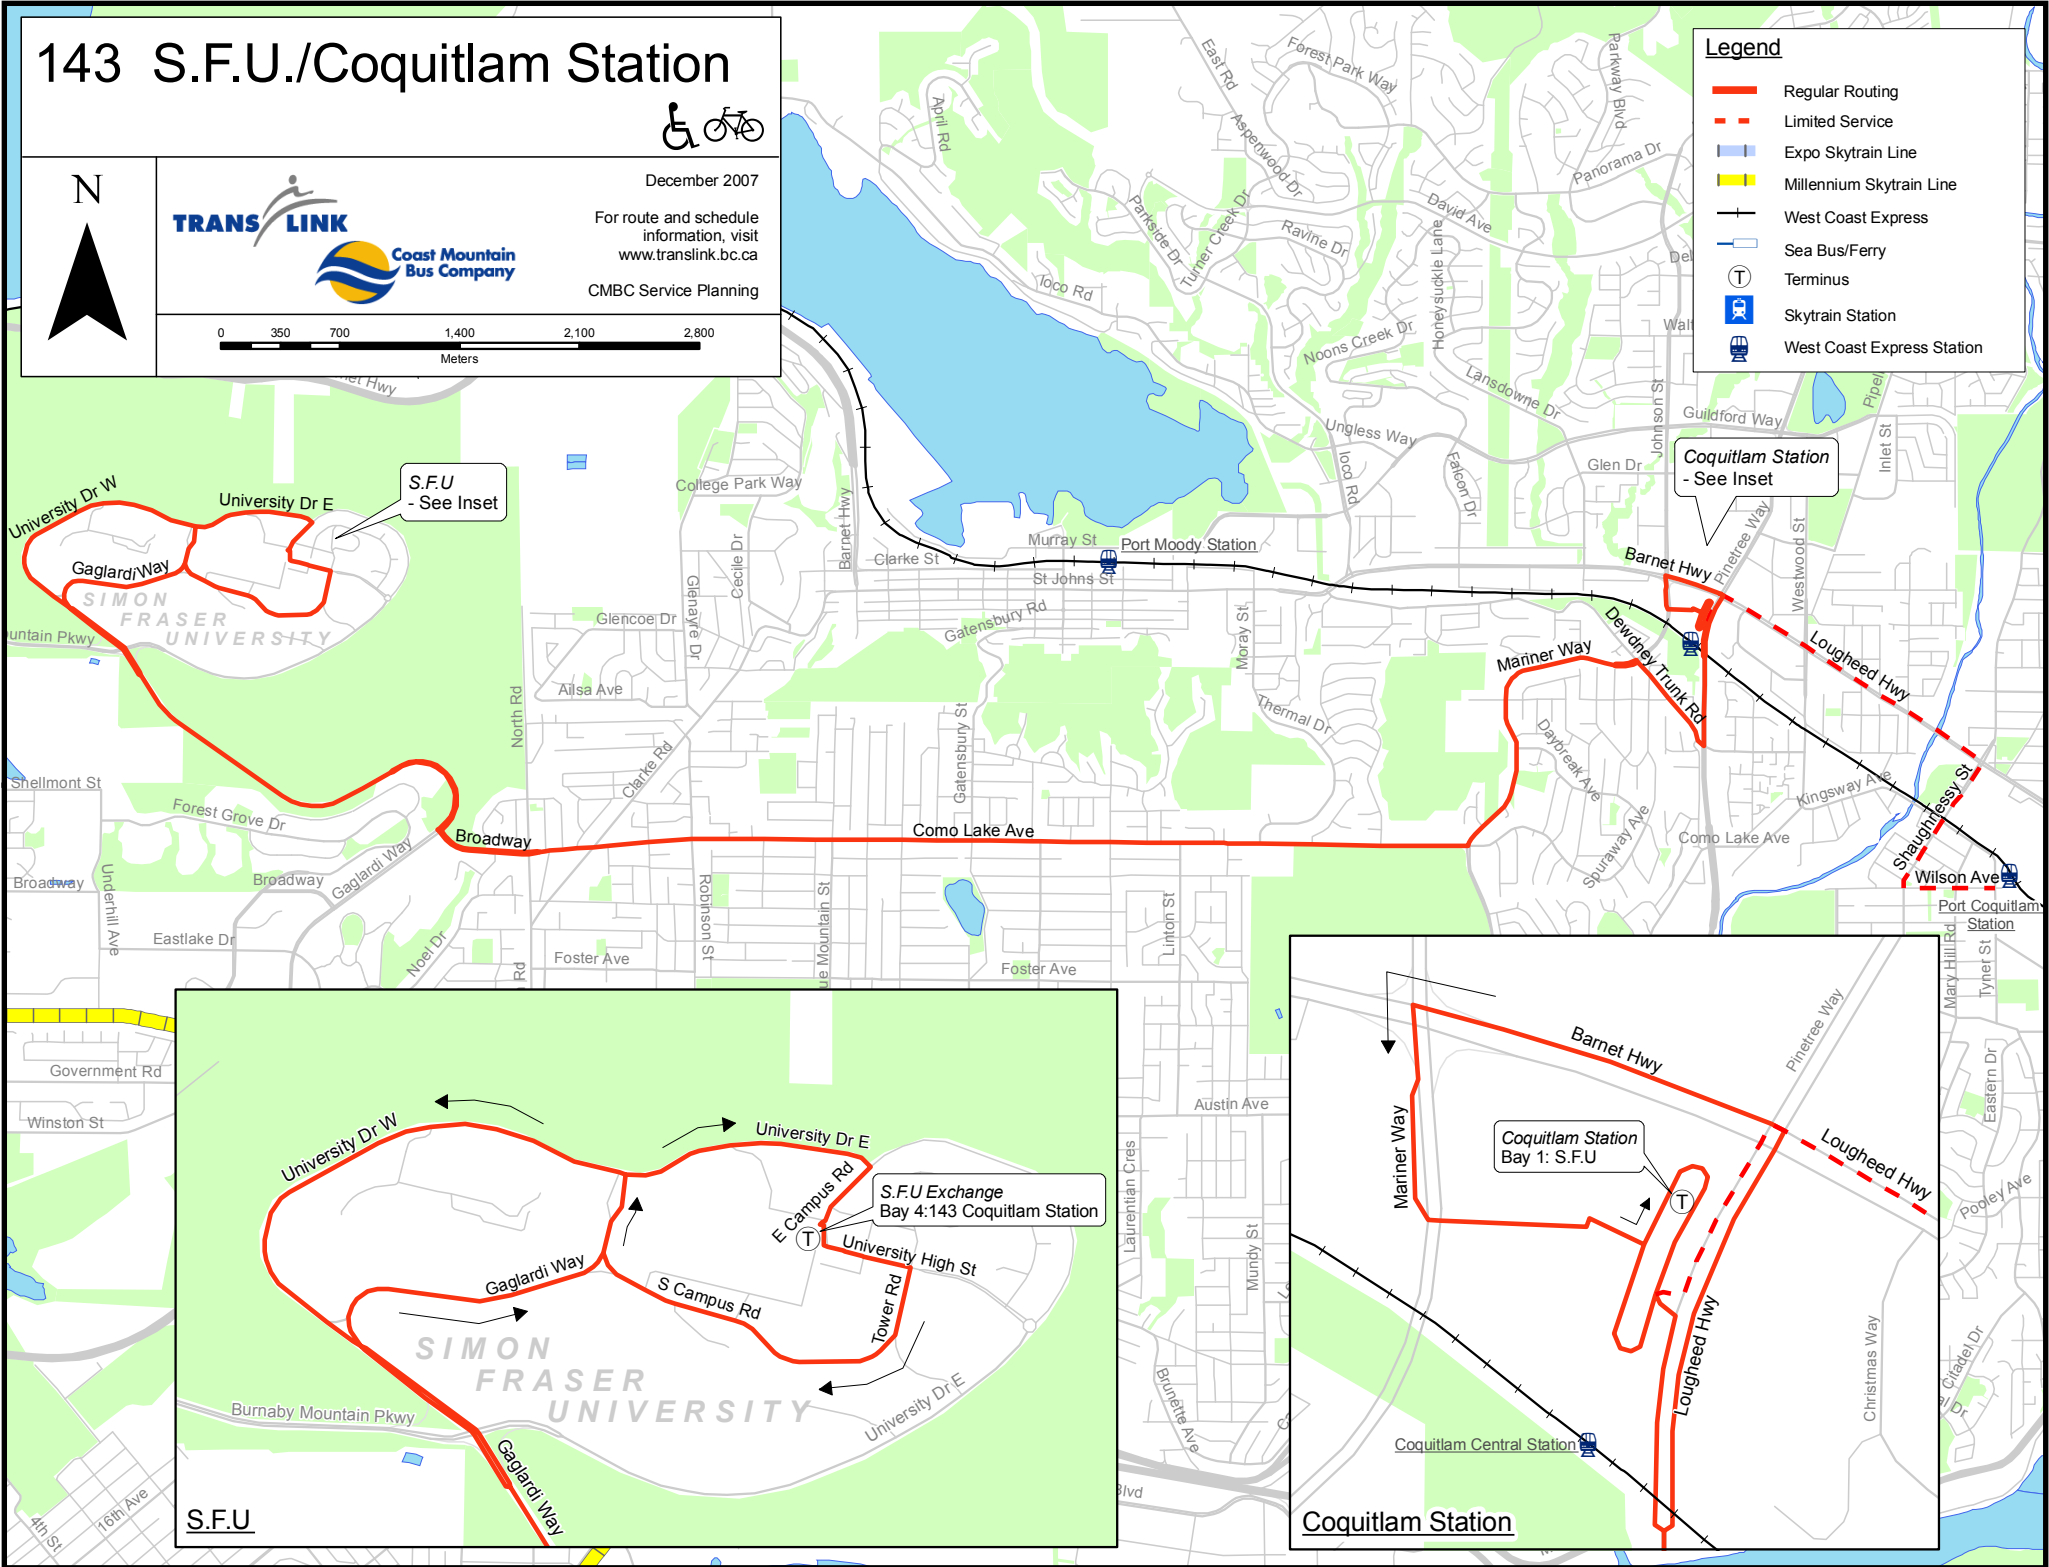

# 143 S.F.U./Coquitlam Station

December 2007

For route and schedule information, visit [www.translink.bc.ca](http://www.translink.bc.ca)

CMBC Service Planning

Legend	
	Regular Routing
	Limited Service
	Expo Skytrain Line
	Millennium Skytrain Line
	West Coast Express
	Sea Bus/Ferry
	Terminus
	Skytrain Station
	West Coast Express Station

S.F.U.  
- See Inset

Coquitlam Station  
- See Inset

S.F.U.

Coquitlam Station