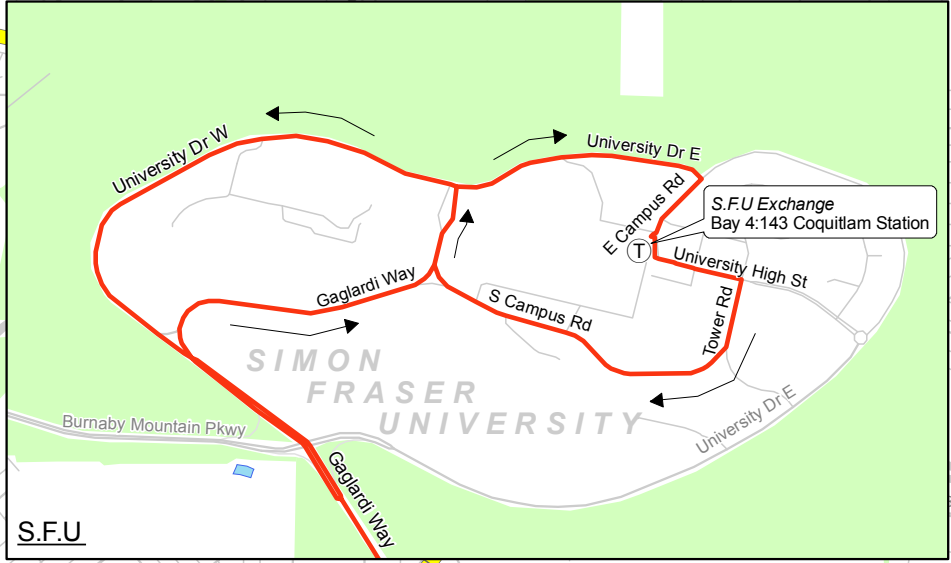

# 143 S.F.U./Coquitlam Station

December 2007

For route and schedule information, visit [www.translink.bc.ca](http://www.translink.bc.ca)

CMBC Service Planning

Legend	
	Regular Routing
	Limited Service
	Expo Skytrain Line
	Millennium Skytrain Line
	West Coast Express
	Sea Bus/Ferry
	Terminus
	Skytrain Station
	West Coast Express Station

S.F.U.  
- See Inset

Coquitlam Station  
- See Inset

S.F.U.

Coquitlam Station