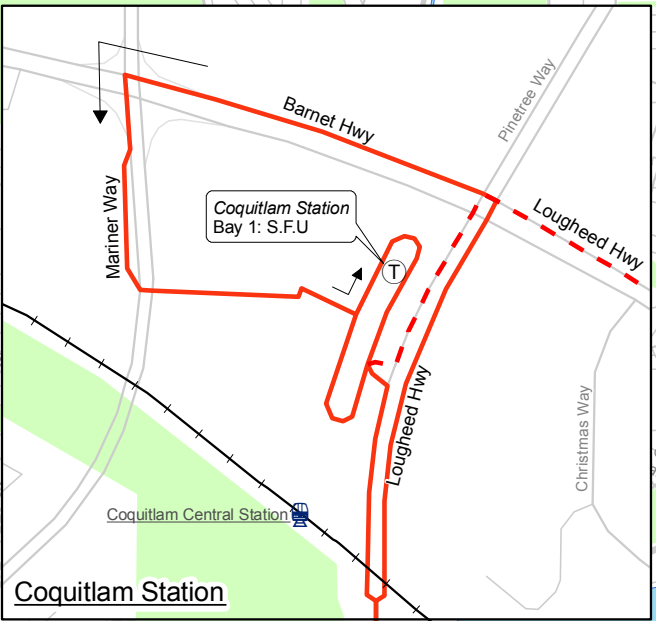

# 143 S.F.U./Coquitlam Station

December 2007

For route and schedule information, visit [www.translink.bc.ca](http://www.translink.bc.ca)

CMBC Service Planning

Legend	
	Regular Routing
	Limited Service
	Expo Skytrain Line
	Millennium Skytrain Line
	West Coast Express
	Sea Bus/Ferry
	Terminus
	Skytrain Station
	West Coast Express Station

S.F.U.  
- See Inset

Coquitlam Station  
- See Inset

S.F.U.

Coquitlam Station