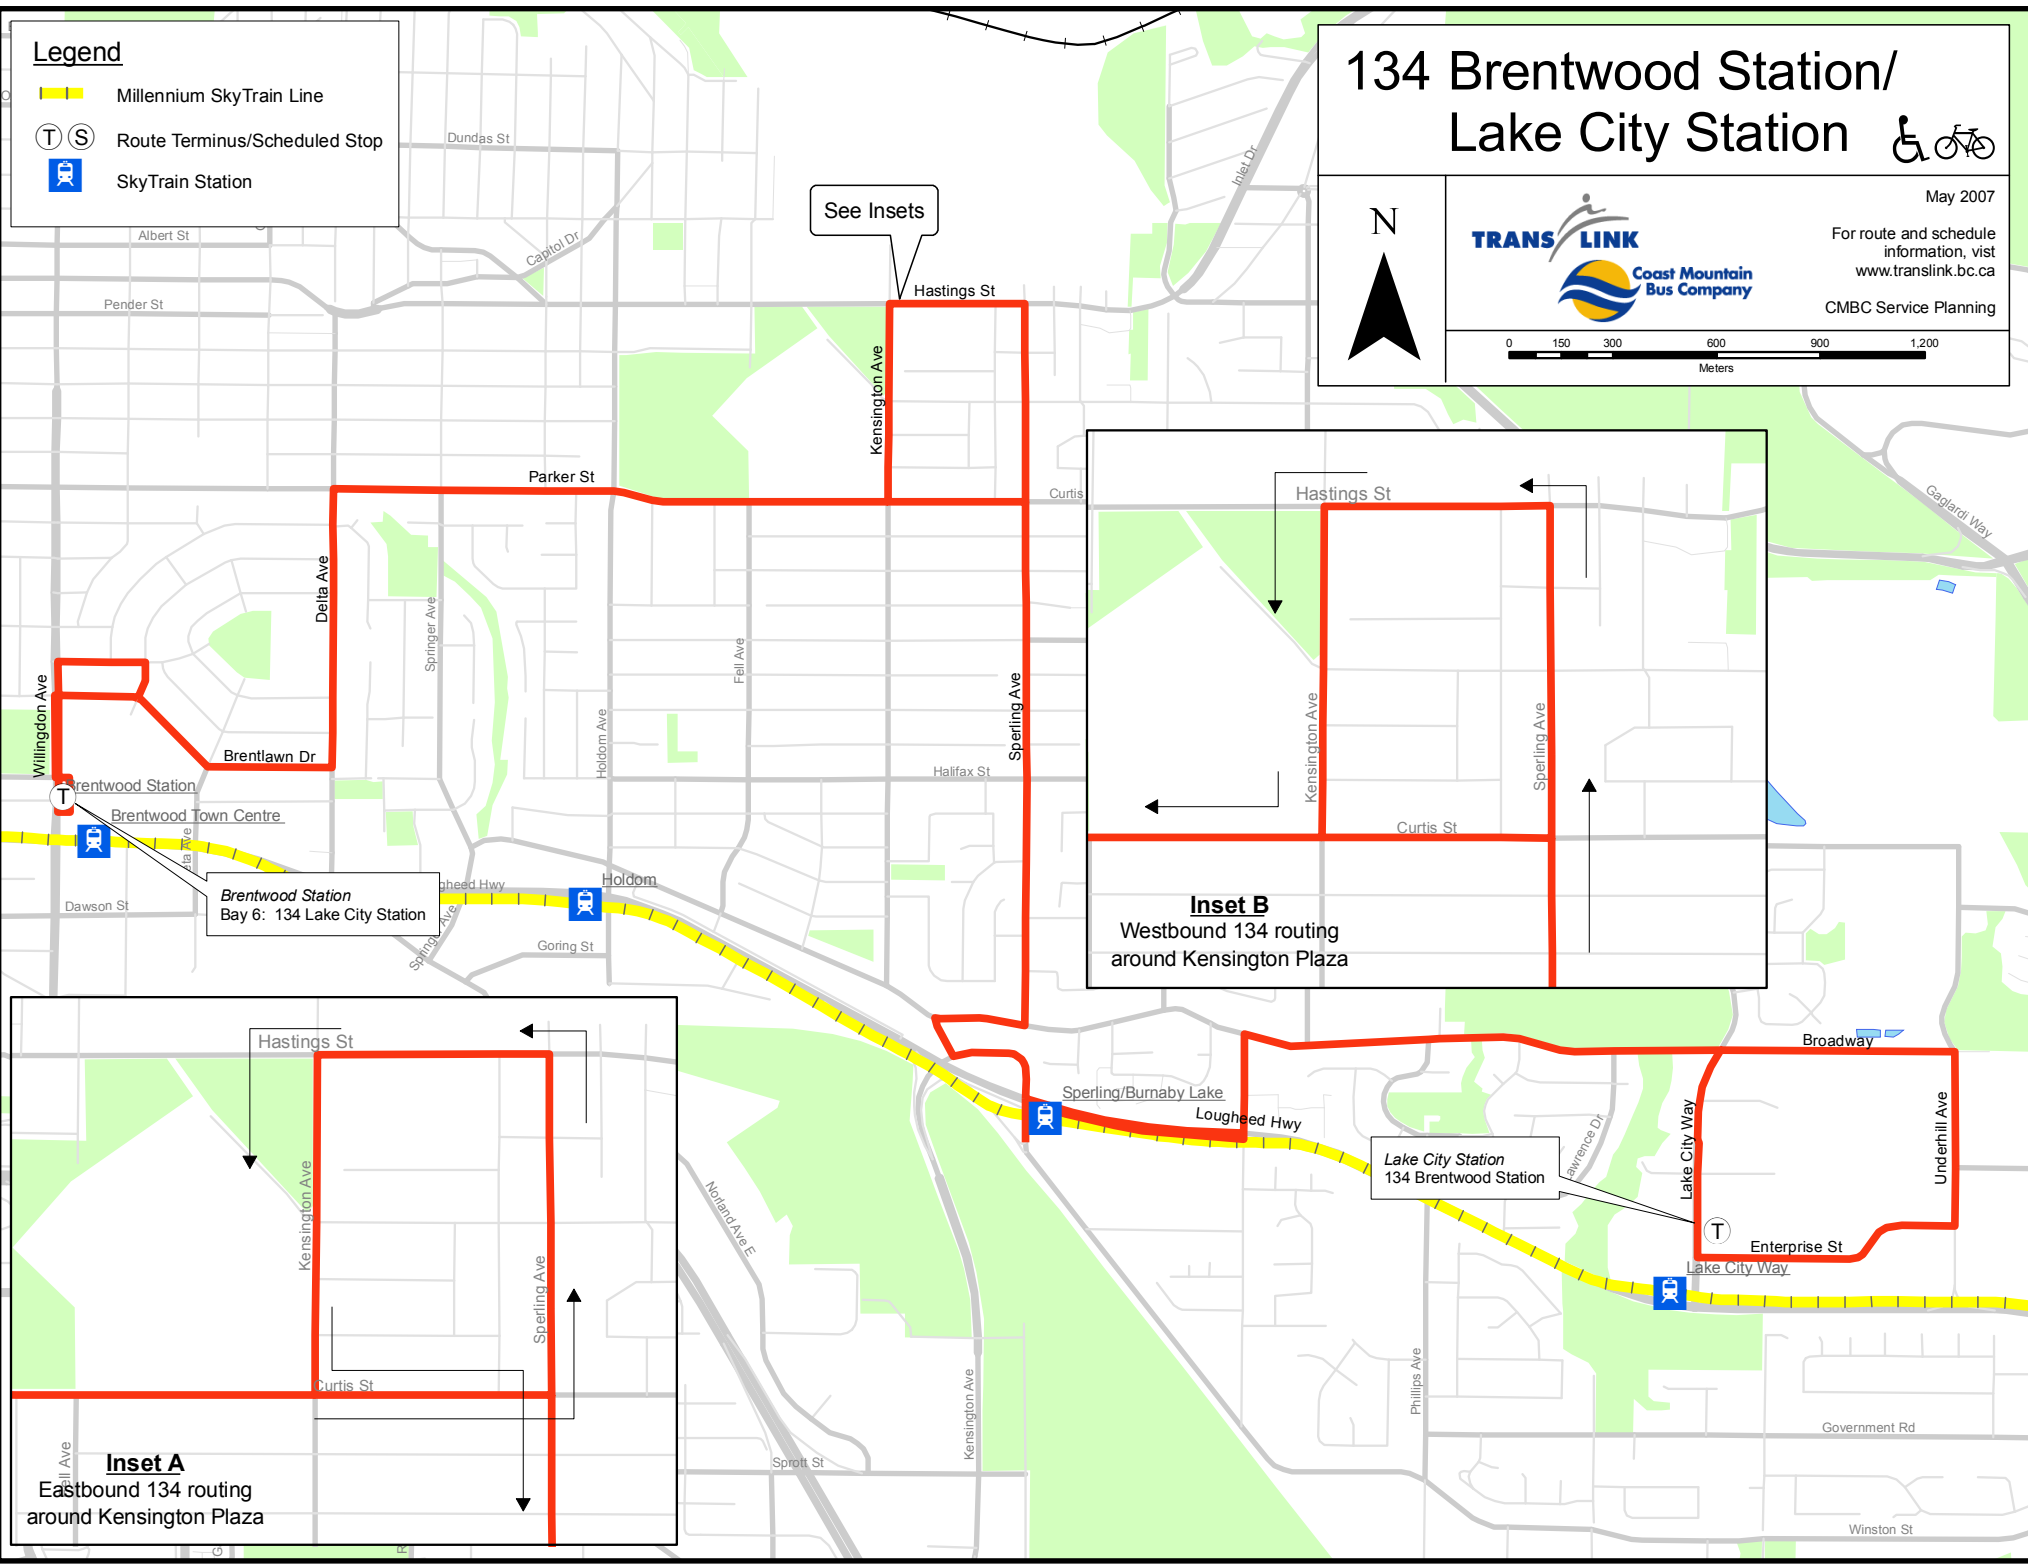

Legend

-  Millennium SkyTrain Line
-  Route Terminus/Scheduled Stop
-  SkyTrain Station

134 Brentwood Station/ Lake City Station

May 2007

For route and schedule information, visit www.translink.bc.ca

CMB Service Planning

See Insets

Brentwood Station
Bay 6: 134 Lake City Station

Lake City Station
134 Brentwood Station

Inset B
Westbound 134 routing
around Kensington Plaza

Inset A
Eastbound 134 routing
around Kensington Plaza