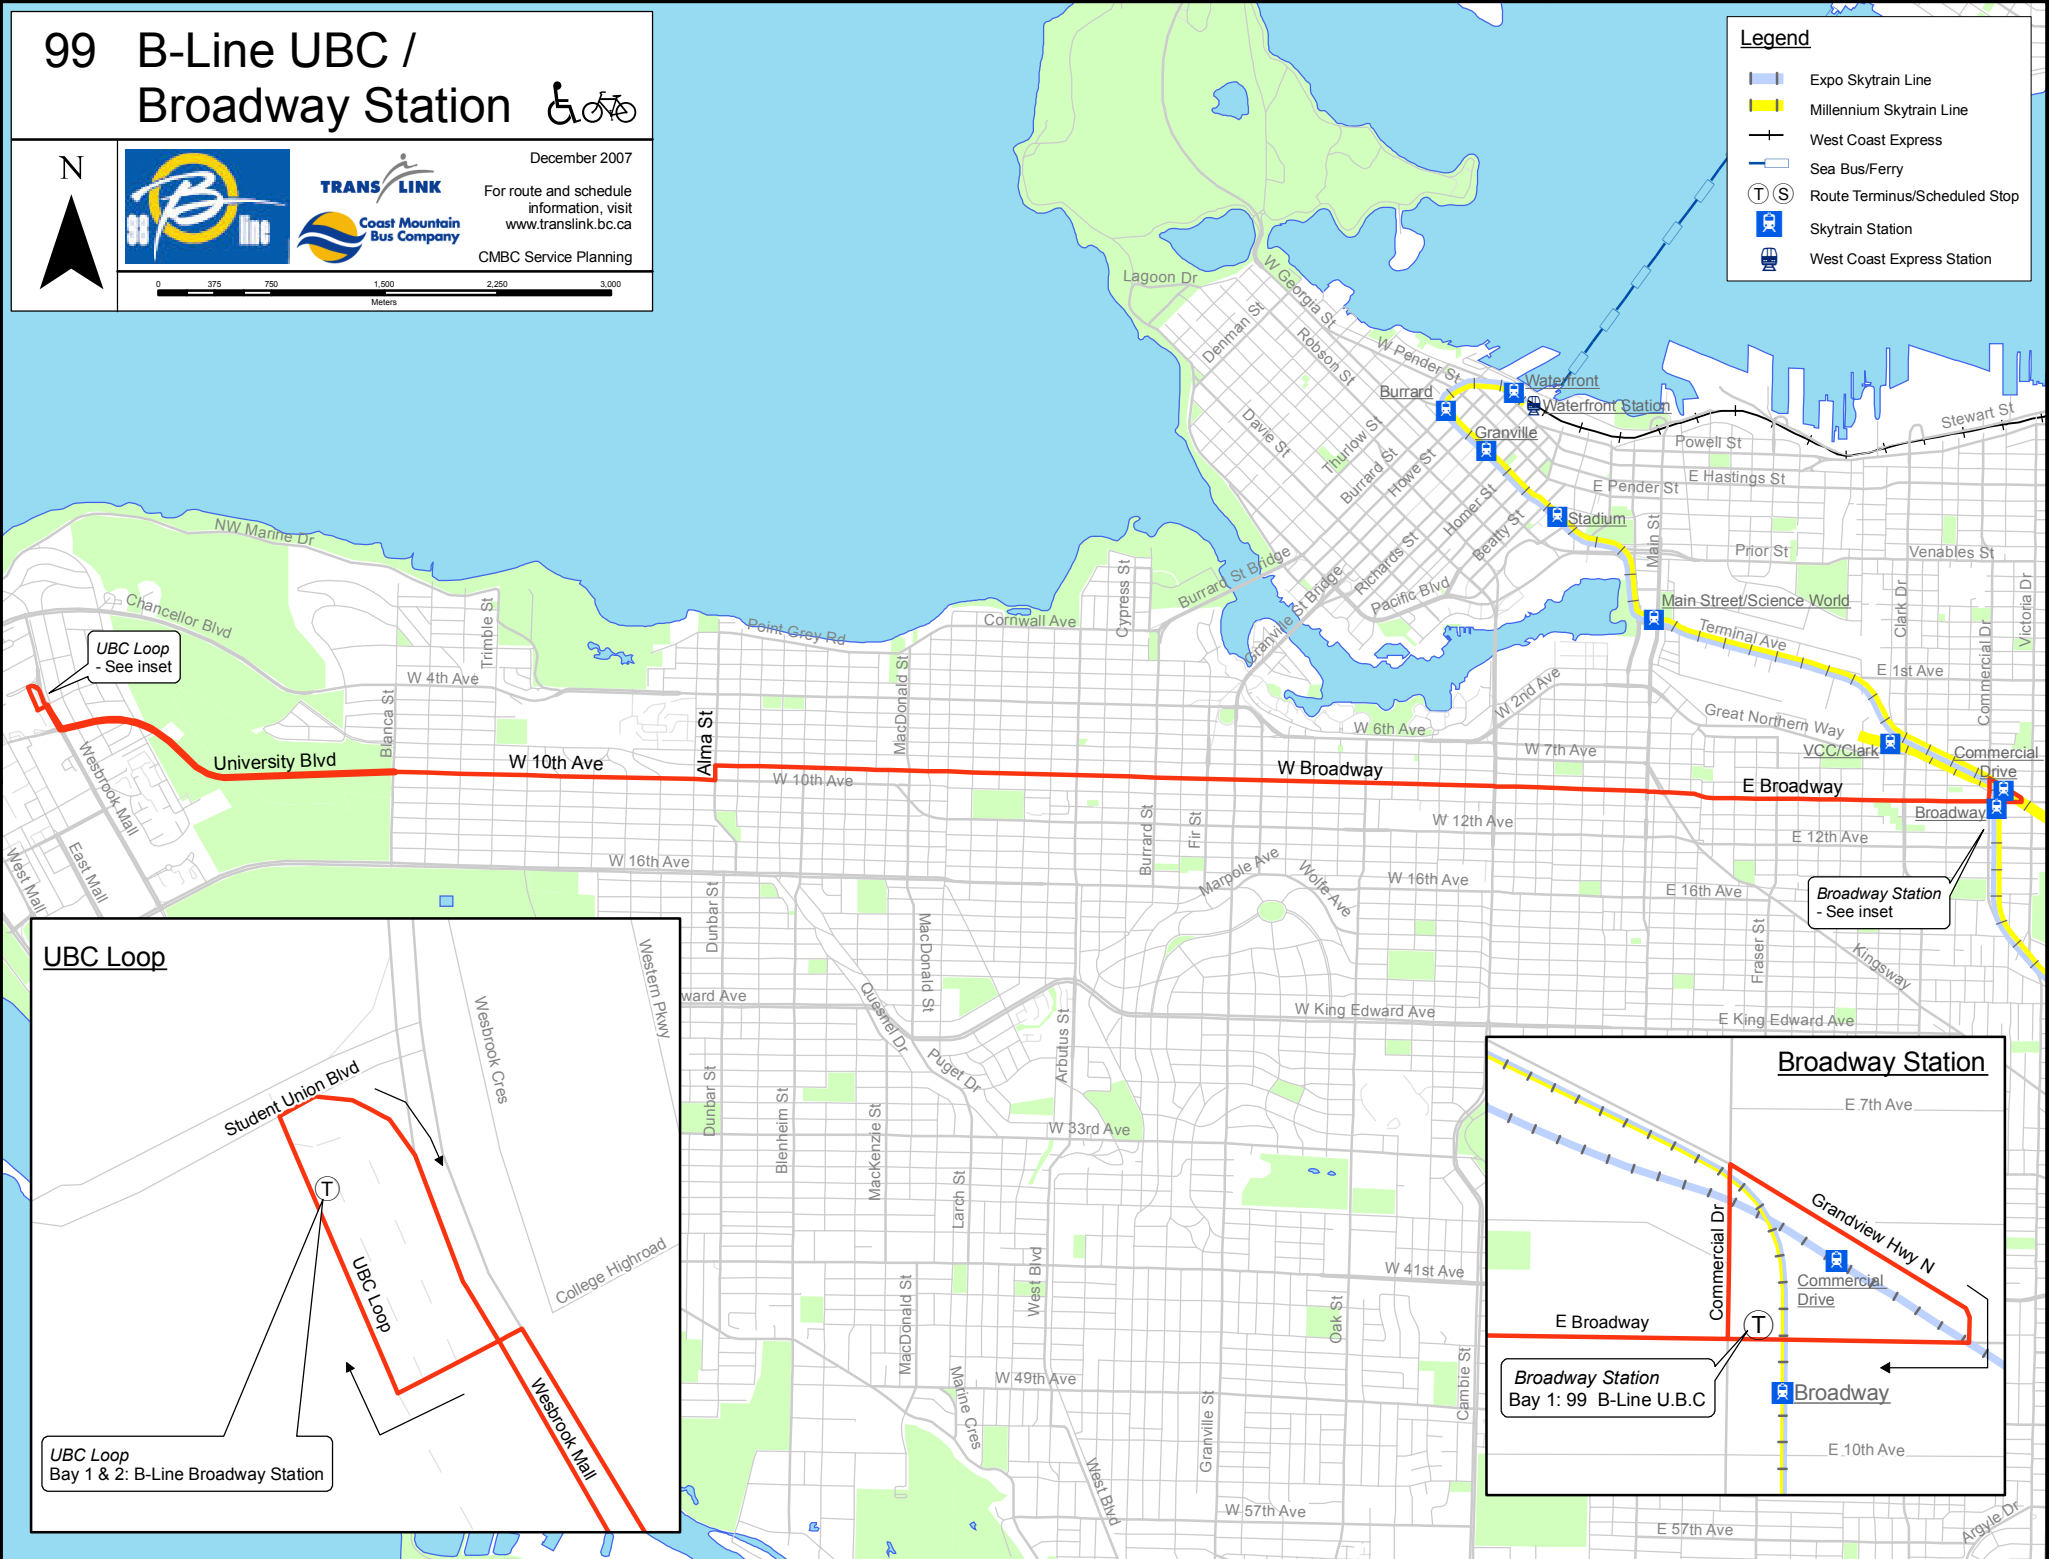

99 B-Line UBC / Broadway Station

December 2007

For route and schedule information, visit www.translink.bc.ca

CMBC Service Planning

Legend

- Expo Skytrain Line
- Millennium Skytrain Line
- West Coast Express
- Sea Bus/Ferry
- Route Terminus/Scheduled Stop
- Skytrain Station
- West Coast Express Station

UBC Loop - See inset

Broadway Station - See inset