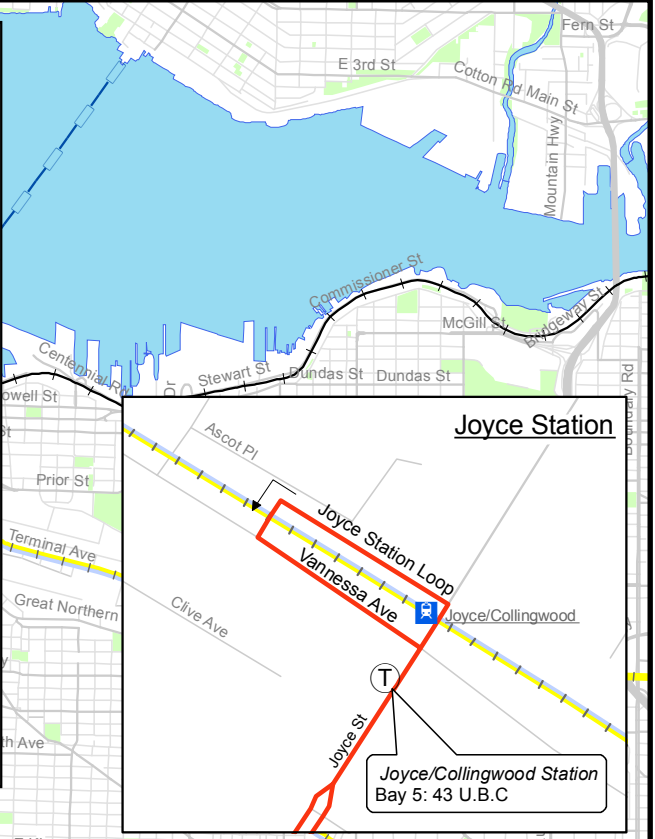

# 43 Joyce Station / UBC

December 2007

For route and schedule information, visit [www.translink.bc.ca](http://www.translink.bc.ca)

CMBC Service Planning

## UBC LOOP

## Joyce Station

### Legend

- Millennium SkyTrain Station
- Expo SkyTrain Station
- West Coast Express
- Sea Bus/Ferry
- Timing Point
- SkyTrain Station
- West Coast Express Station