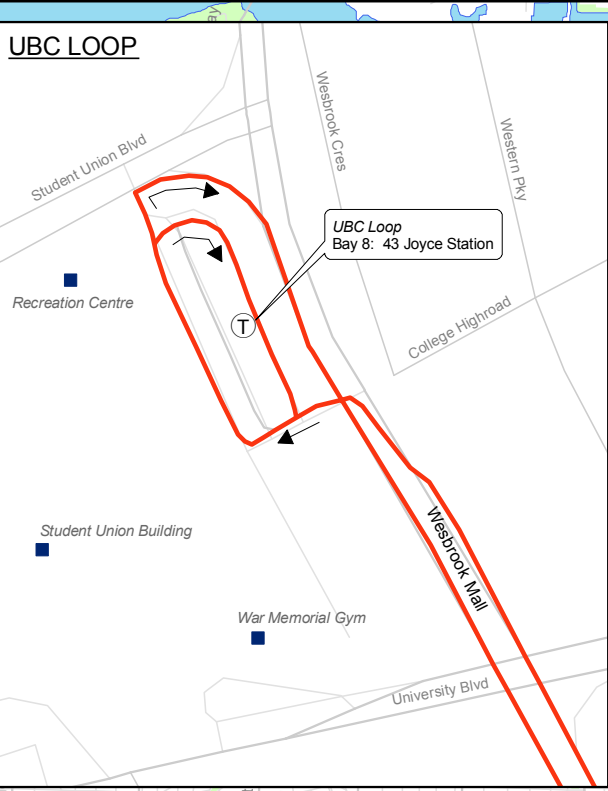

# 43 Joyce Station / UBC

December 2007

For route and schedule information, visit [www.translink.bc.ca](http://www.translink.bc.ca)

CMBC Service Planning

## UBC LOOP

## Joyce Station

### Legend

- Millennium SkyTrain Station
- Expo SkyTrain Station
- West Coast Express
- Sea Bus/Ferry
- Timing Point
- SkyTrain Station
- West Coast Express Station