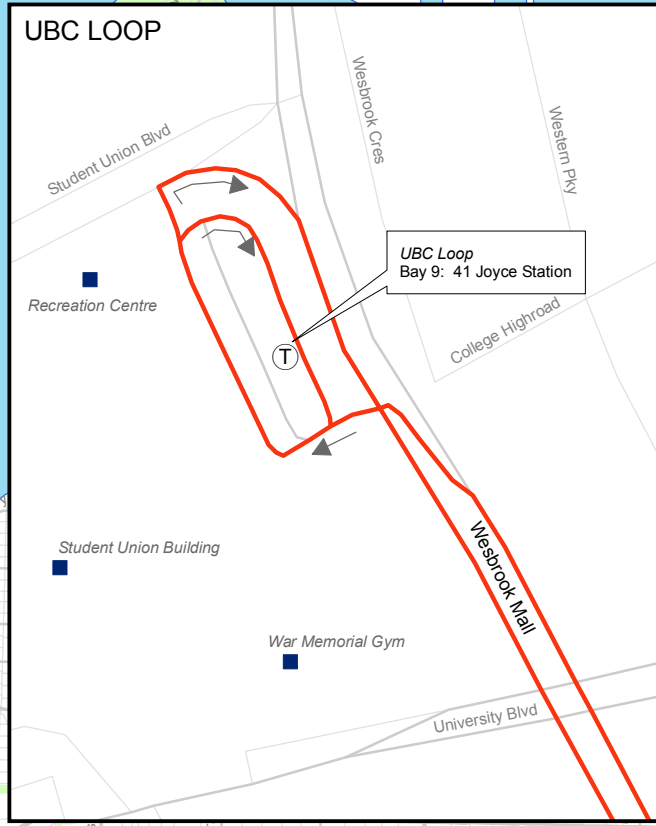

41 Joyce Station/Crown/UBC

September 2006

For route and schedule information, visit www.translink.bc.ca

CMBC Service Planning

41st @ Crown
Trips operating as 41 Crown terminate and return as 41 Joyce Station

41st @ Granville
W 49th Ave

41st @ Fraser

Joyce Station Bay 4: 41 Crown/UBC

Legend

- Millennium SkyTrain Station
- Expo SkyTrain Station
- West Coast Express
- Sea Bus/Ferry
- Timing Point
- SkyTrain Station
- West Coast Express Station