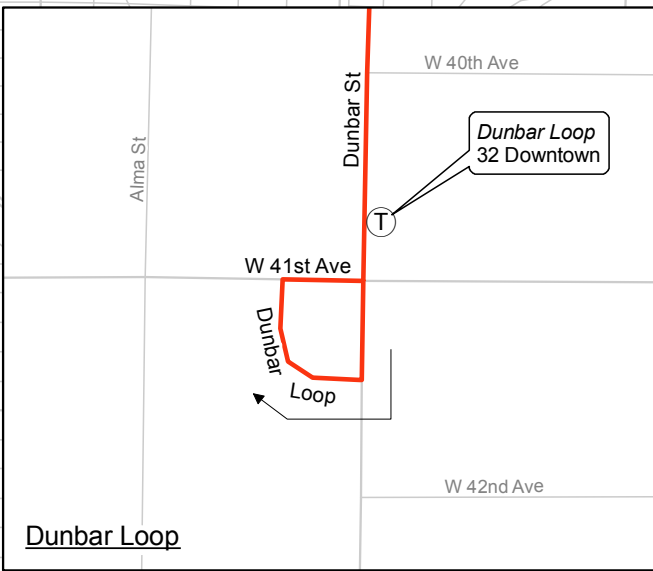

032 Dunbar / Downtown Express

December 2007

For route and schedule information, visit www.translink.bc.ca

CMBC Service Planning

Downtown 32 Dunbar

Dunbar Loop 32 Downtown

Dunbar Loop - See inset

Legend

- Expo/Millennium Skytrain Line
- Expo Skytrain Line
- Millennium Skytrain Line
- West Coast Express
- Sea Bus/Ferry
- Terminus
- Skytrain Station
- West Coast Express Station