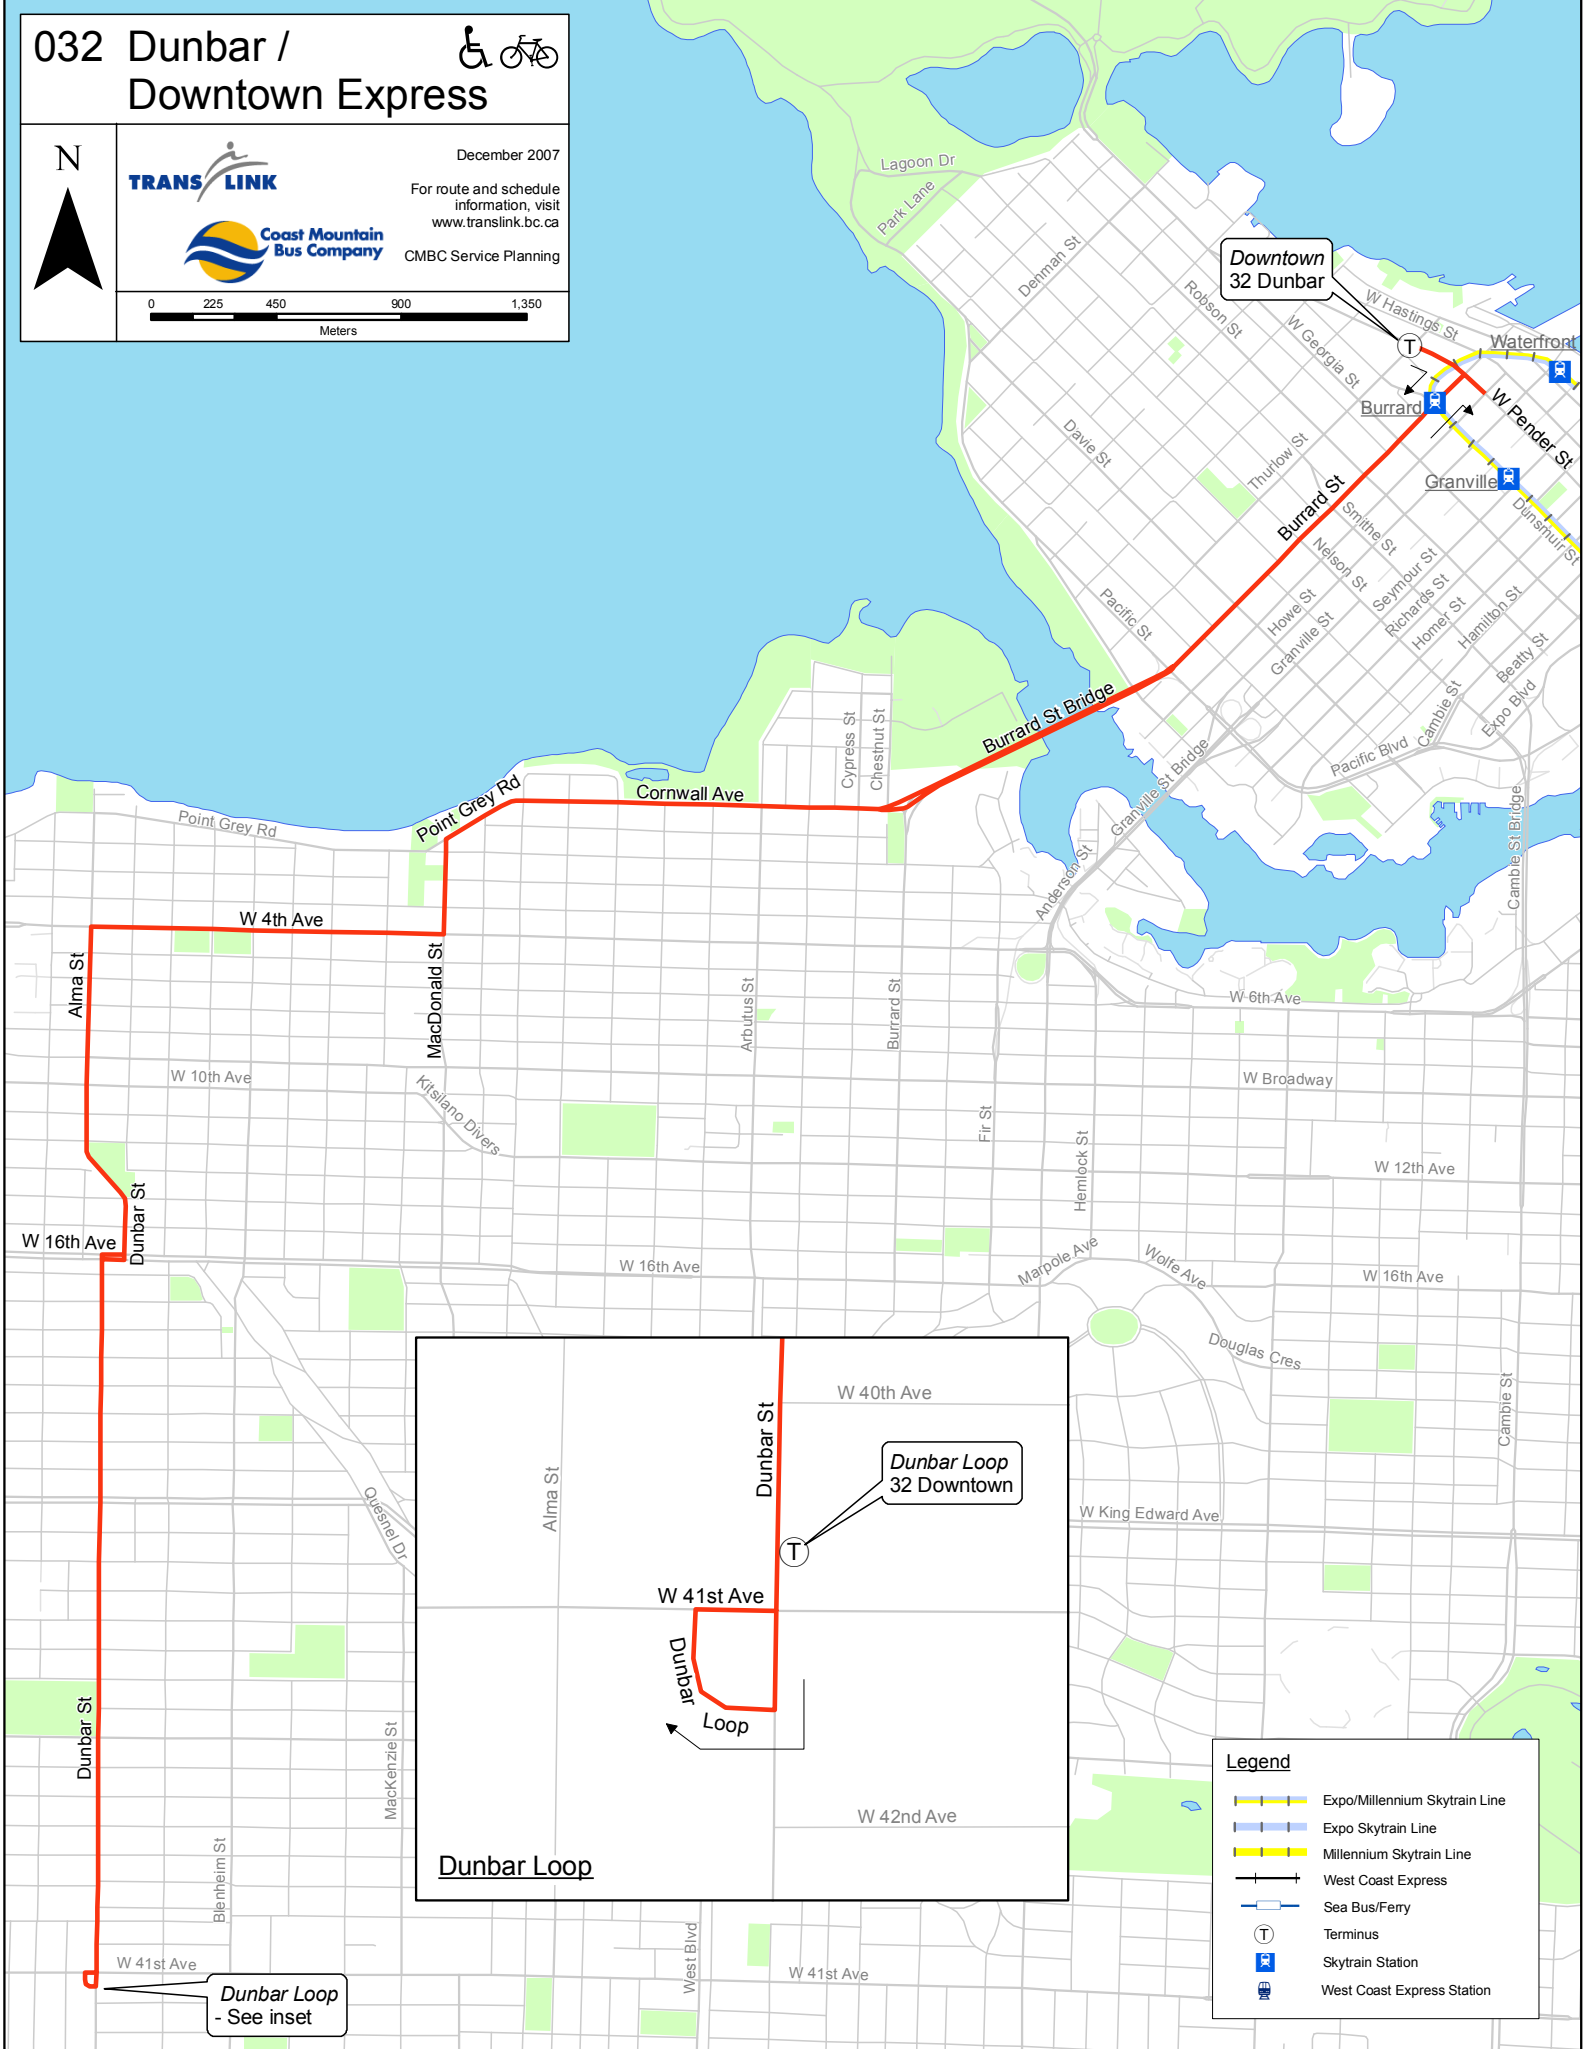

032 Dunbar / Downtown Express

December 2007

For route and schedule information, visit www.translink.bc.ca

CMBC Service Planning

Downtown 32 Dunbar

Dunbar Loop 32 Downtown

Dunbar Loop - See inset

Legend

- Expo/Millennium Skytrain Line
- Expo Skytrain Line
- Millennium Skytrain Line
- West Coast Express
- Sea Bus/Ferry
- Terminus
- Skytrain Station
- West Coast Express Station