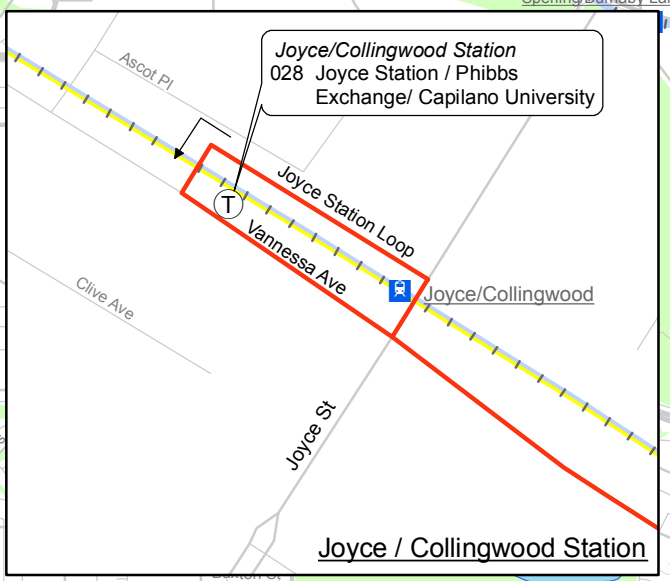

# 028 Joyce Station /Phibbs Exchange/Capilano University

TRANS LINK  
 Coast Mountain Bus Company  
 April 2011  
 For route and schedule information, visit [www.translink.ca](http://www.translink.ca)  
 CMBC Service Planning

- Legend**
- Expo/Millennium Skytrain Line
  - Millennium Skytrain Line
  - Expo Skytrain Line
  - West Coast Express
  - Sea Bus/Ferry
  - Route Terminus/Scheduled Stop
  - Skytrain Station
  - West Coast Express Station