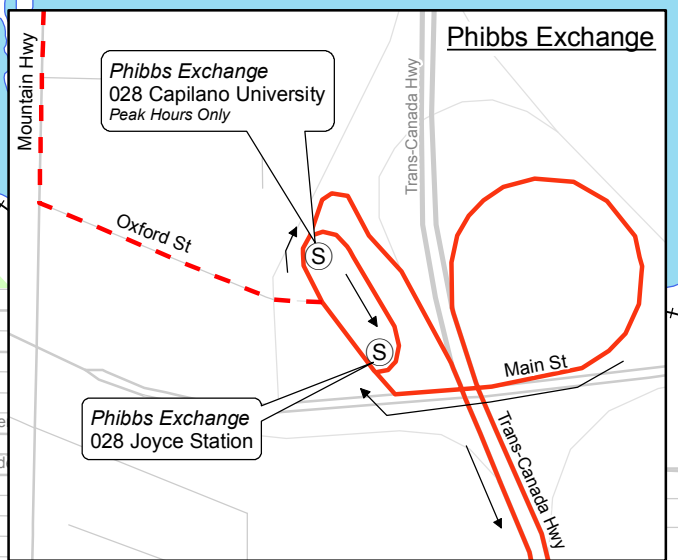

# 028 Joyce Station /Phibbs Exchange/Capilano University

TRANS LINK  
 Coast Mountain Bus Company  
 April 2011  
 For route and schedule information, visit [www.translink.ca](http://www.translink.ca)  
 CMBC Service Planning

- Legend**
- Expo/Millennium Skytrain Line
  - Millennium Skytrain Line
  - Expo Skytrain Line
  - West Coast Express
  - Sea Bus/Ferry
  - Route Terminus/Scheduled Stop
  - Skytrain Station
  - West Coast Express Station