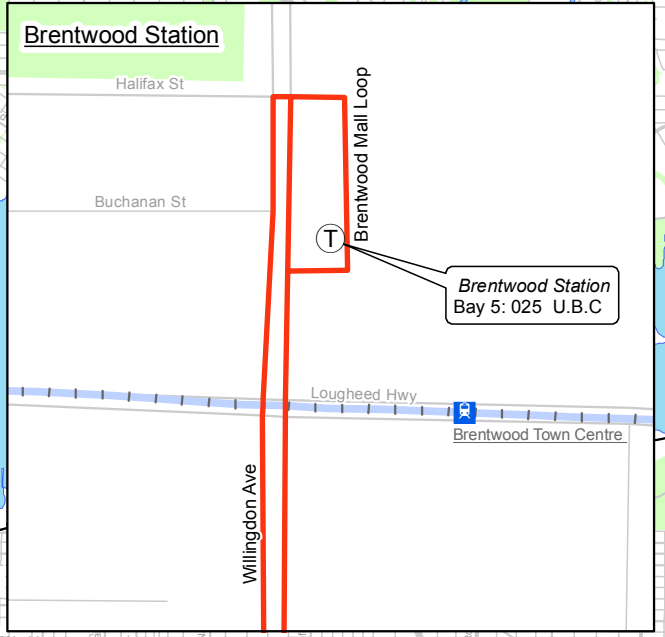

25 Brentwood Station/UBC

November 2007
 For route and schedule information, visit www.translink.bc.ca
 CMBC Service Planning

UBC Loop
 Bay 11: 025 Brentwood Station

Brentwood Station
 - See inset

Legend

- Expo/Millennium Skytrain Line
- Millennium Skytrain Line
- Expo Skytrain Line
- West Coast Express
- Sea Bus/Ferry
- Terminus
- Skytrain Station
- West Coast Express Station