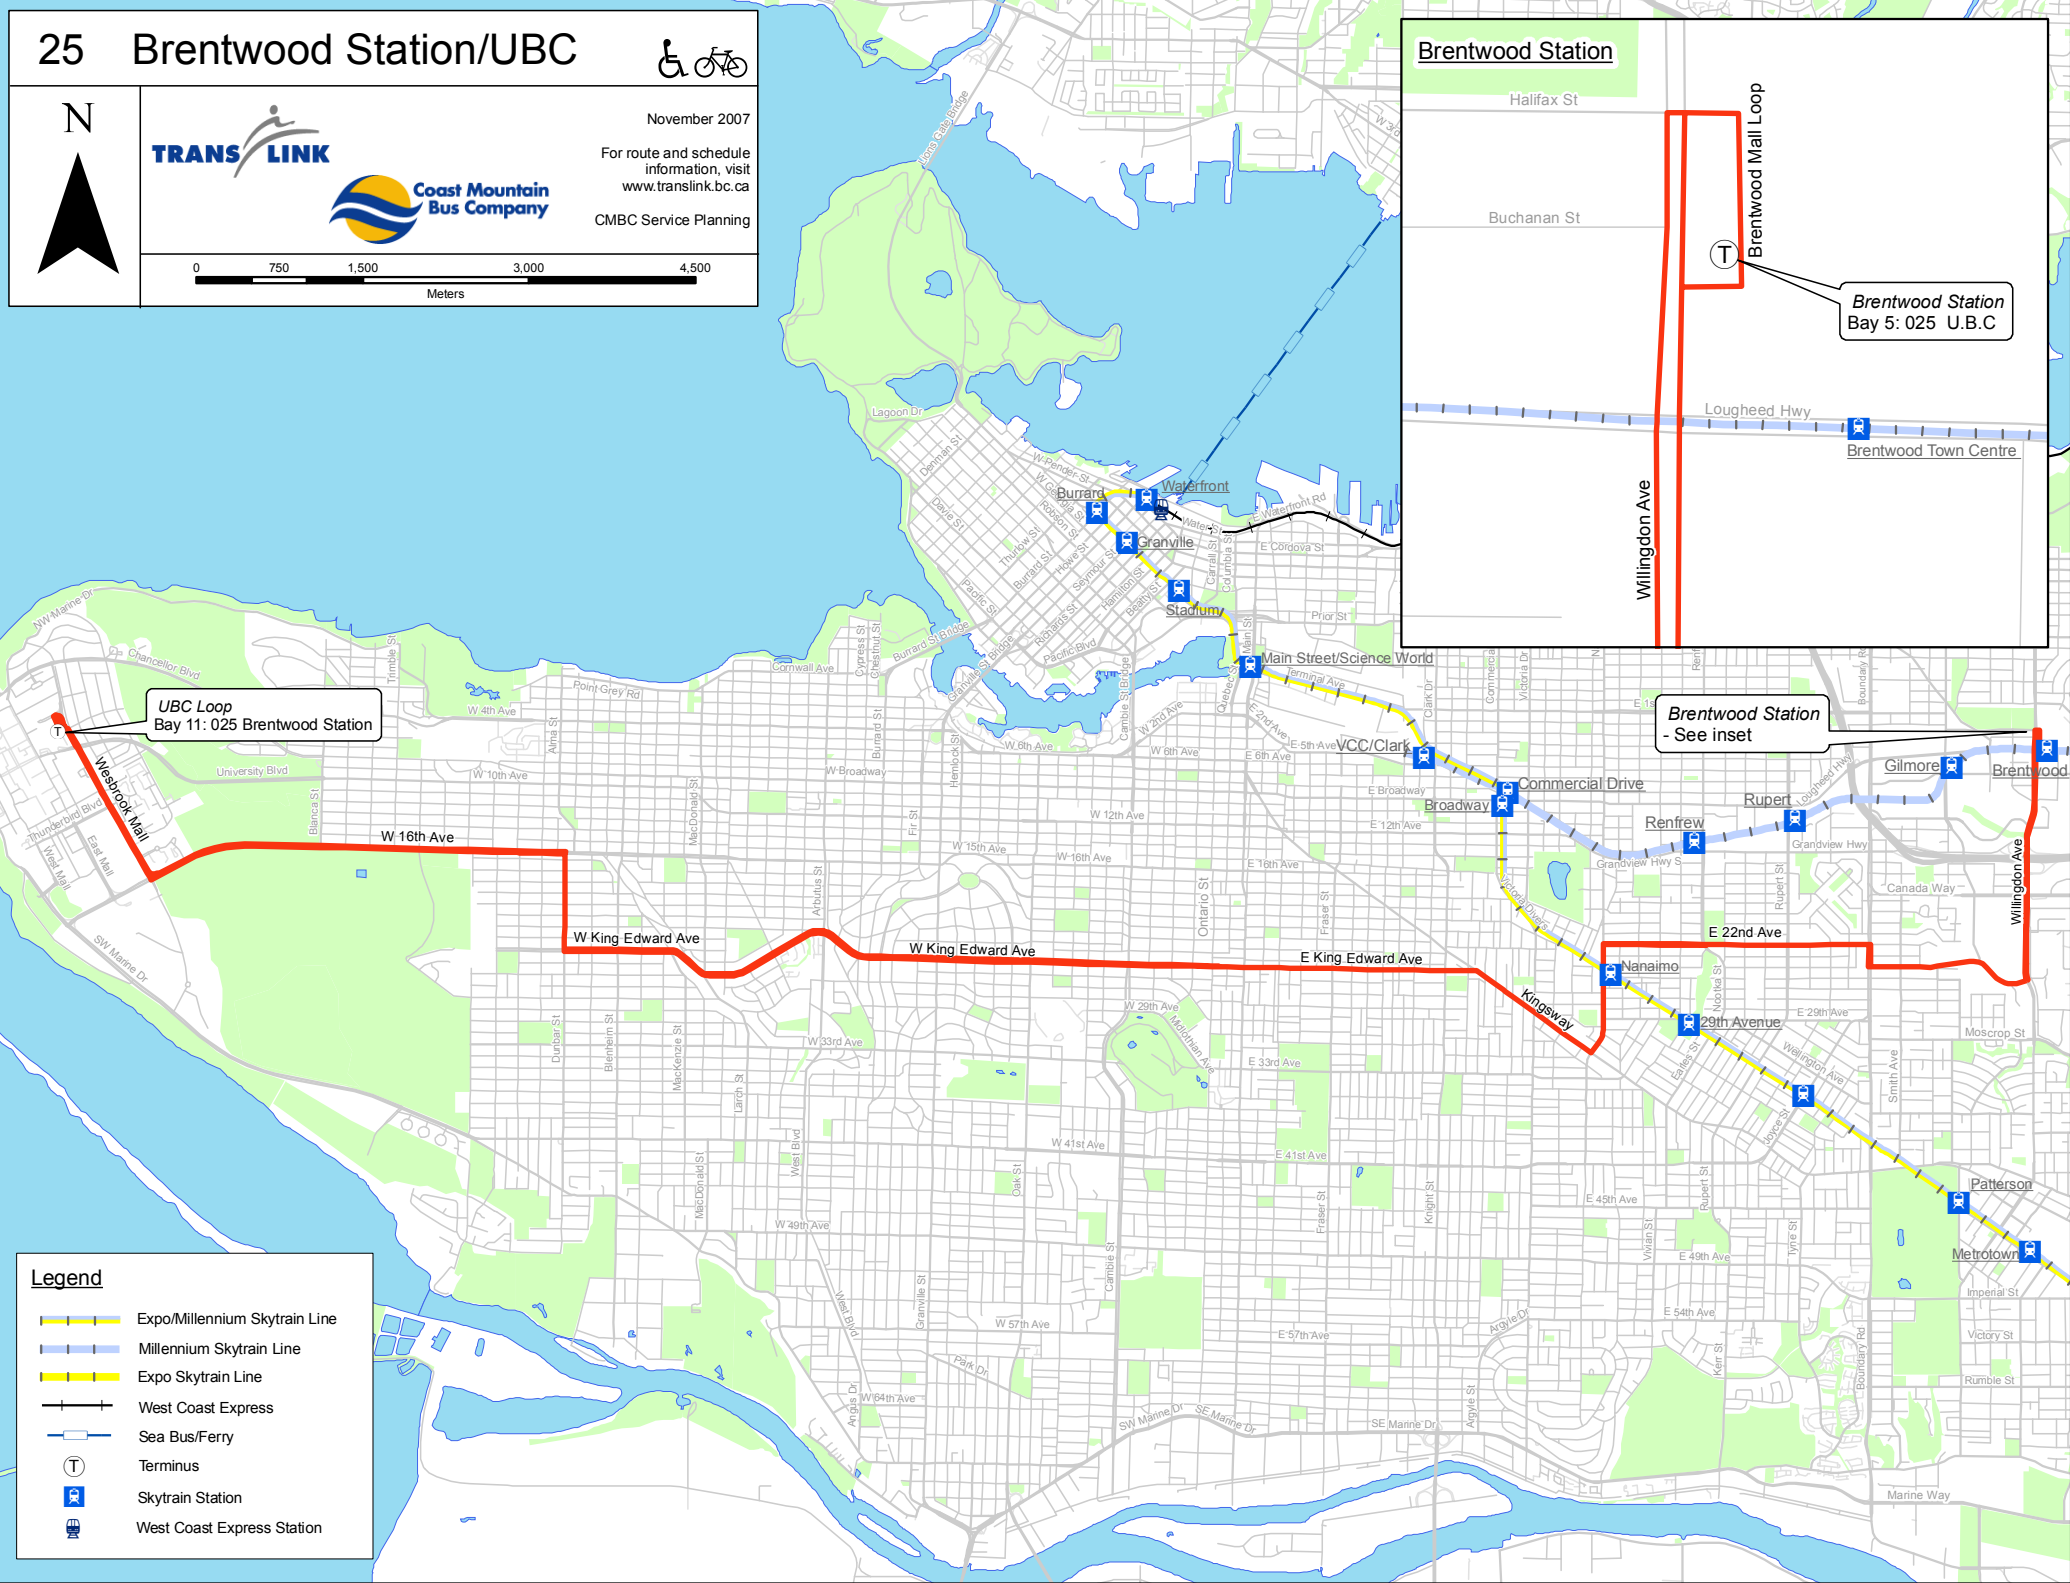

25 Brentwood Station/UBC

November 2007
 For route and schedule information, visit www.translink.bc.ca
 CMBC Service Planning

UBC Loop
 Bay 11: 025 Brentwood Station

Brentwood Station
 - See inset

Legend

- Expo/Millennium Skytrain Line
- Millennium Skytrain Line
- Expo Skytrain Line
- West Coast Express
- Sea Bus/Ferry
- Terminus
- Skytrain Station
- West Coast Express Station