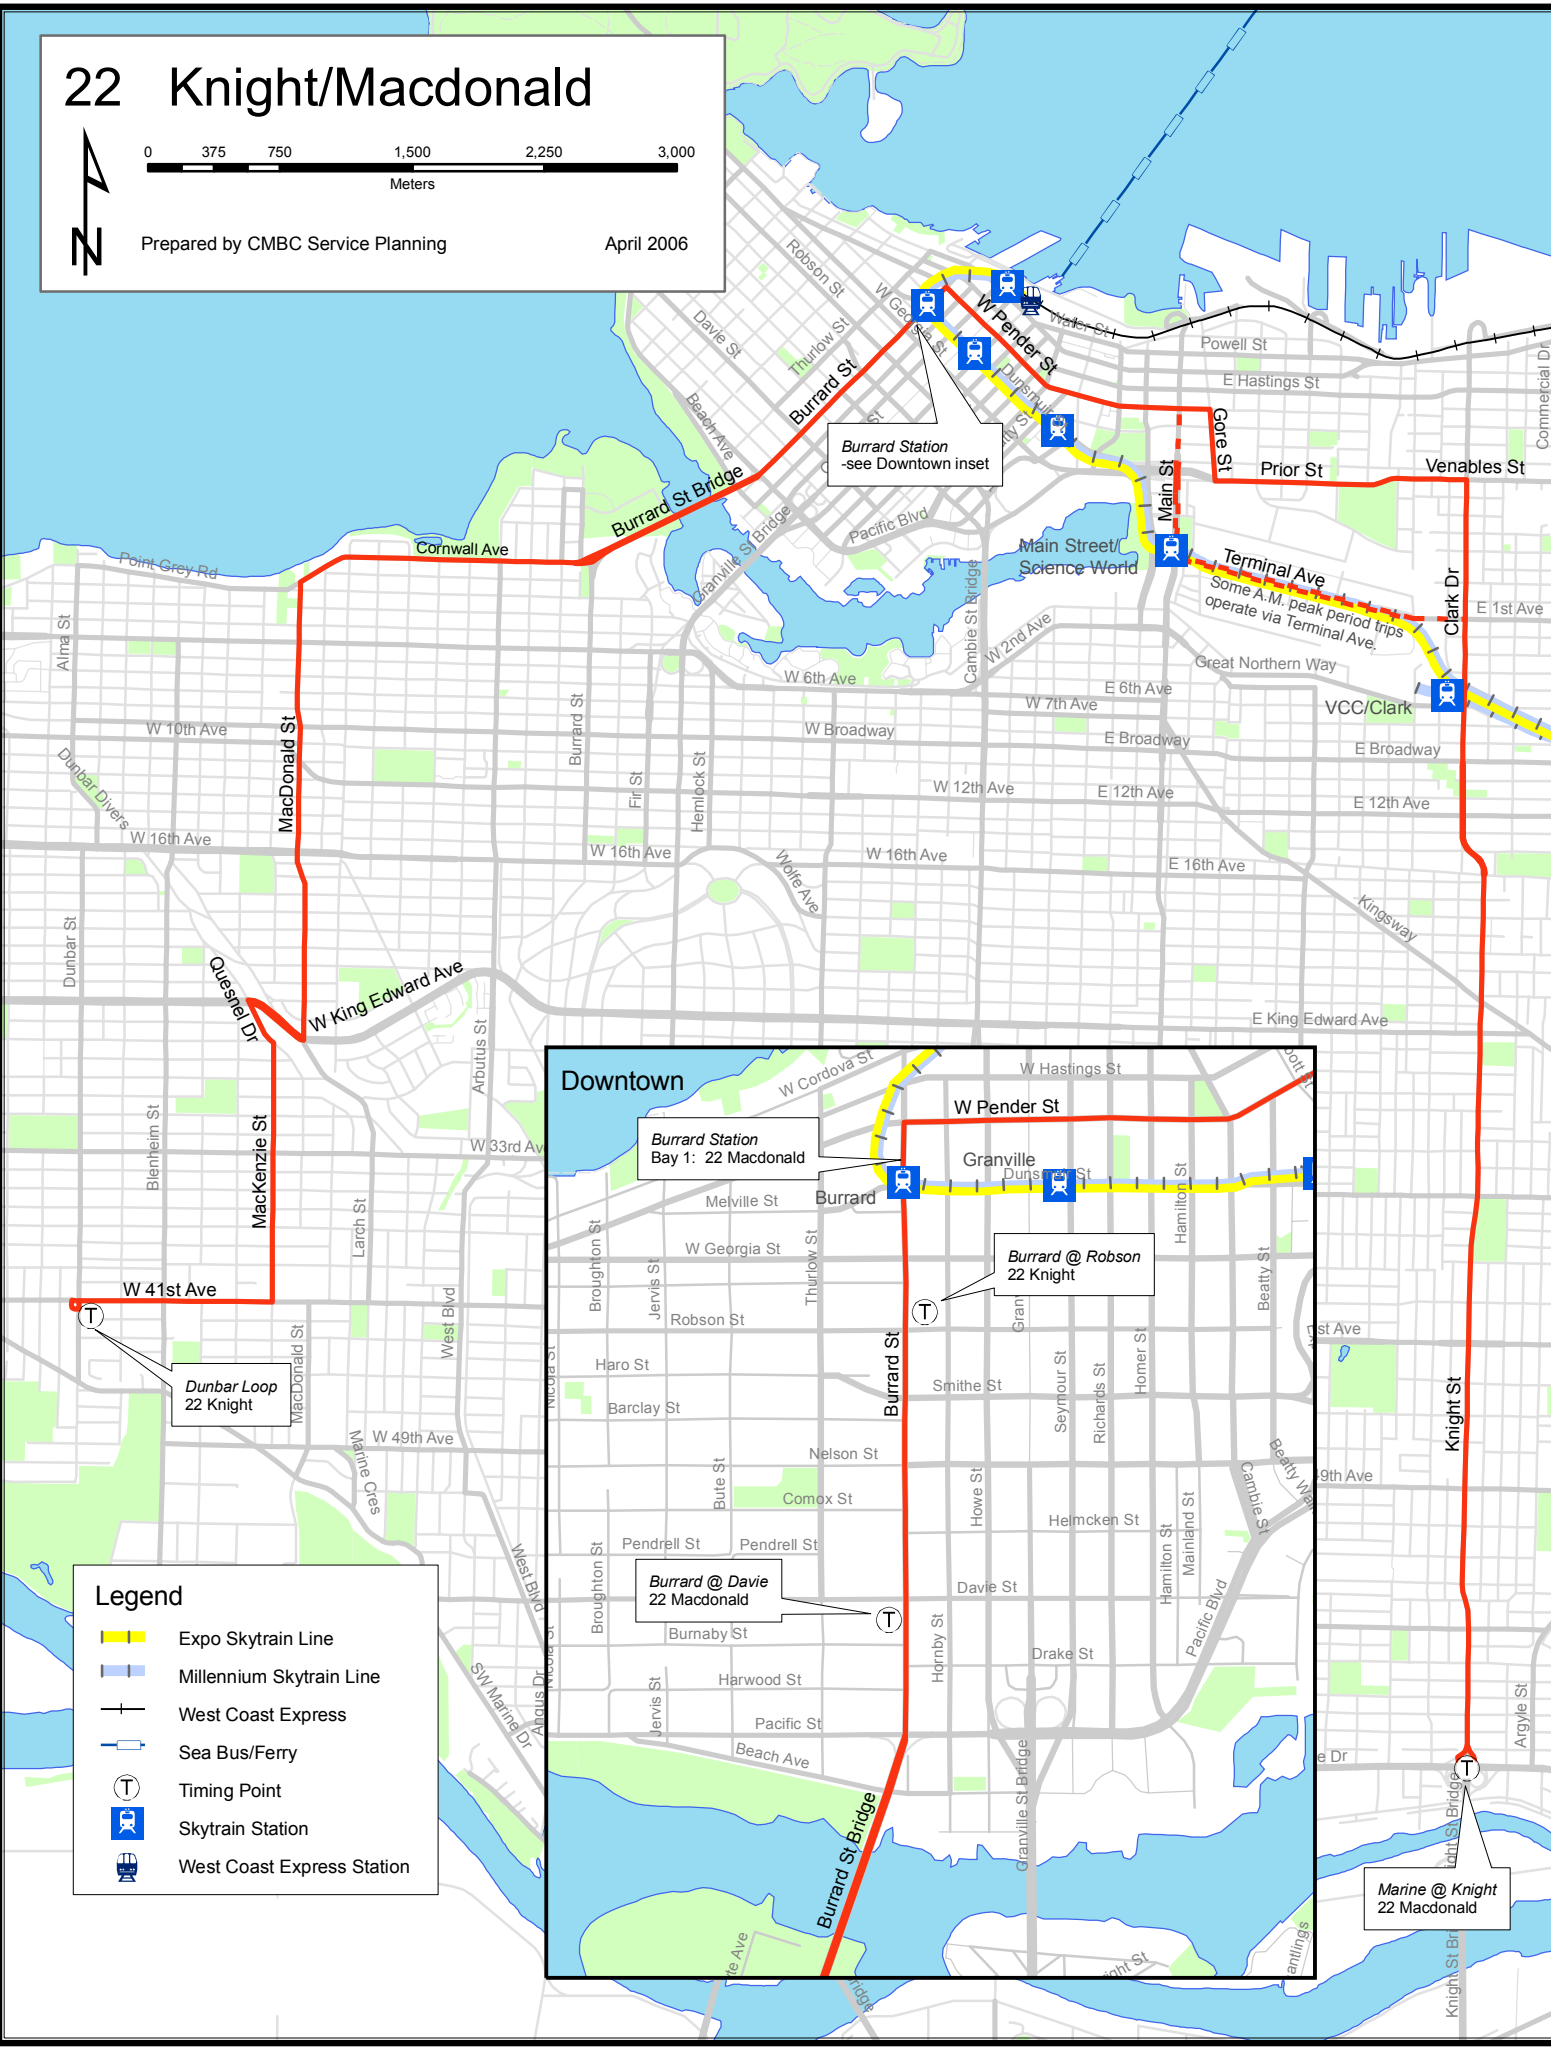

22 Knight/Macdonald

Prepared by CMBC Service Planning

April 2006

Burrard Station
-see Downtown inset

Terminal Ave
Some A.M. peak period trips
operate via Terminal Ave.

Dunbar Loop
22 Knight

Marine @ Knight
22 Macdonald

Burrard Station
Bay 1: 22 Macdonald

Burrard @ Robson
22 Knight

Burrard @ Davie
22 Macdonald

- Legend**
- Expo Skytrain Line
 - Millennium Skytrain Line
 - West Coast Express
 - Sea Bus/Ferry
 - Timing Point
 - Skytrain Station
 - West Coast Express Station