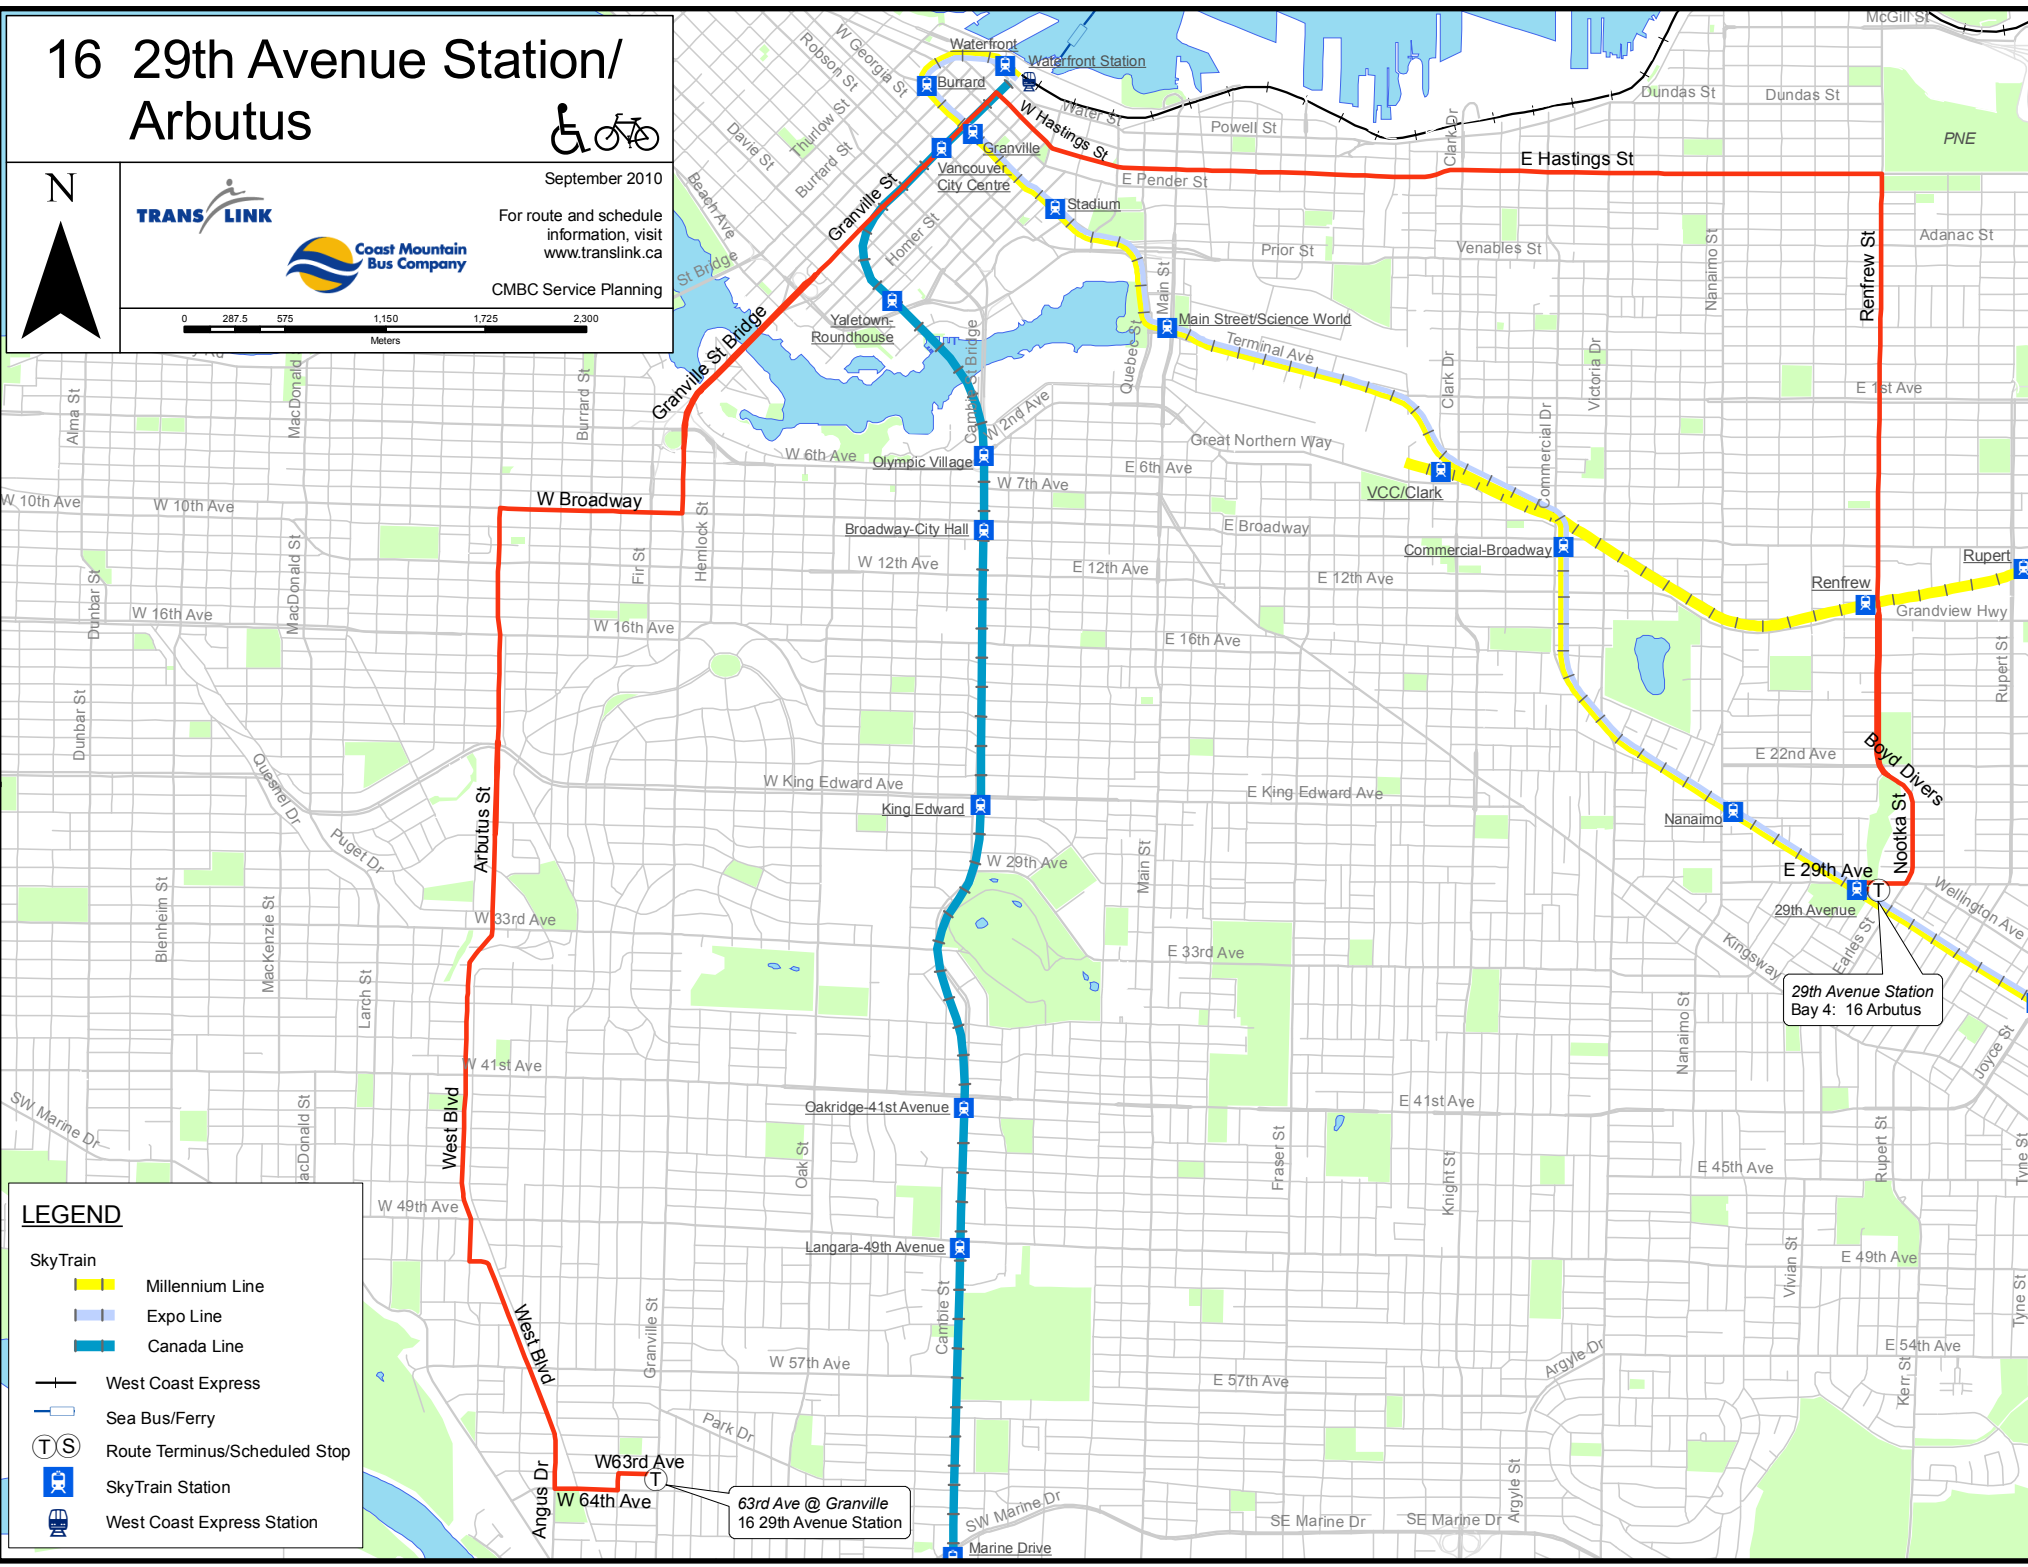

# 16 29th Avenue Station/ Arbutus

September 2010

For route and schedule information, visit [www.translink.ca](http://www.translink.ca)

CMBC Service Planning

**LEGEND**

- Millennium Line
- Expo Line
- Canada Line
- West Coast Express
- Sea Bus/Ferry
- Route Terminus/Scheduled Stop
- SkyTrain Station
- West Coast Express Station

63rd Ave @ Granville  
16 29th Avenue Station

29th Avenue Station  
Bay 4: 16 Arbutus