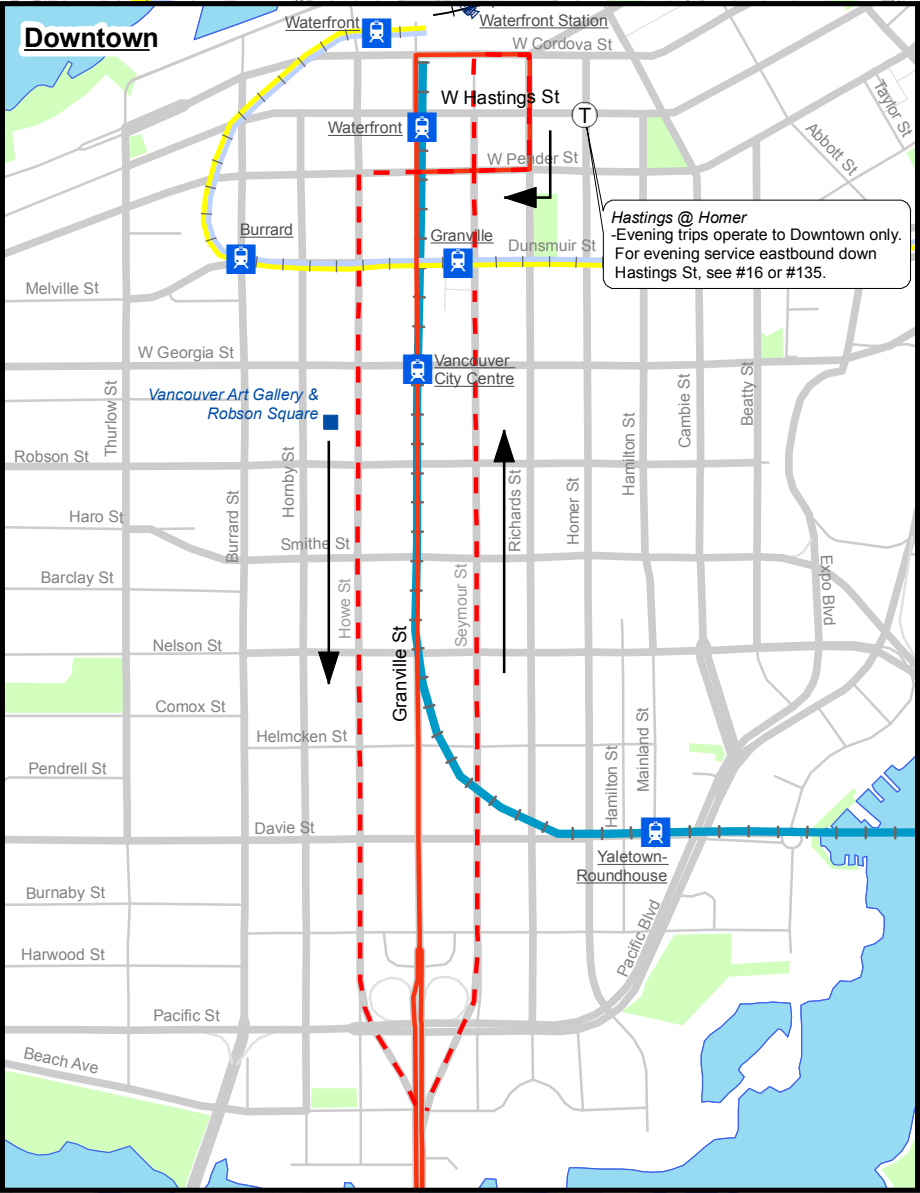

10 Granville/Downtown

April 2011

For route and schedule information, visit www.translink.ca

CMBC Service Planning

Downtown - see inset

Kootenay Loop Bay 5: 10 Granville

Hastings @ Homer
 -Evening trips operate to Downtown only.
 For evening service eastbound down Hastings St, see #16 or #135.

LEGEND

-  Regular Route
-  Limited Service Routing - Fri/Sat/Sun/Hol and day before Hol (2100 to 0400)
- SkyTrain**
-  Millennium Line
-  Expo Line
-  Canada Line
-  West Coast Express
-  Sea Bus/Ferry
-  Route Terminus/Scheduled Stop
-  SkyTrain Station
-  West Coast Express Station