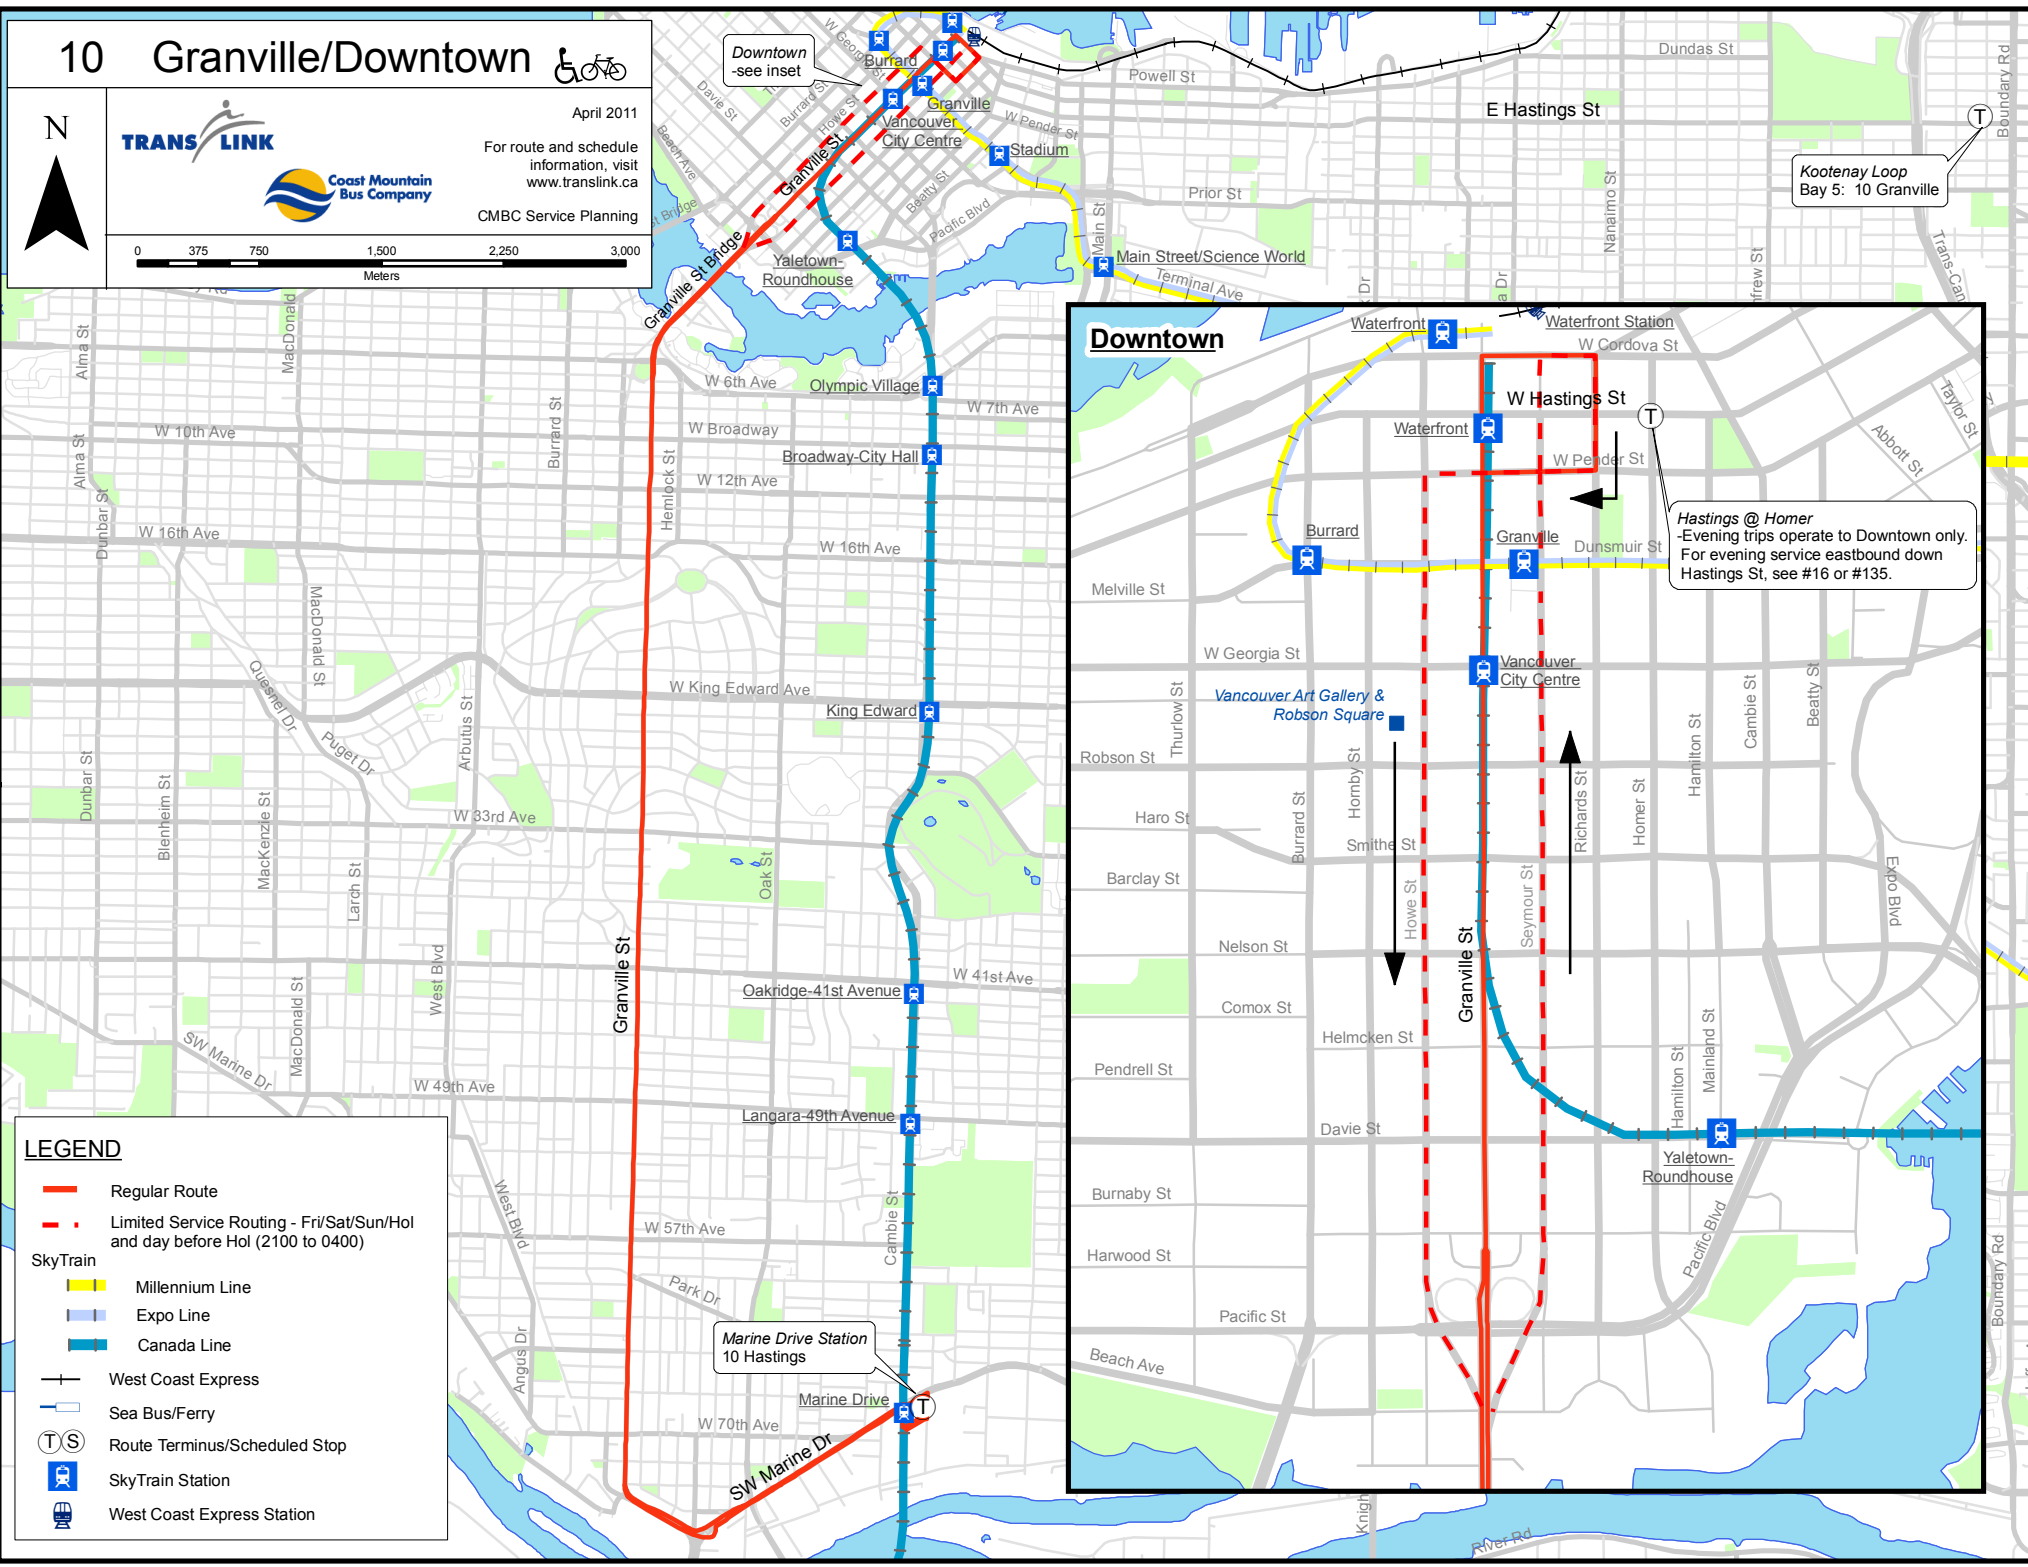

10 Granville/Downtown

April 2011

For route and schedule information, visit www.translink.ca

CMBC Service Planning

Downtown - see inset

Kootenay Loop Bay 5: 10 Granville

Hastings @ Homer
 -Evening trips operate to Downtown only.
 For evening service eastbound down Hastings St, see #16 or #135.

LEGEND

-  Regular Route
-  Limited Service Routing - Fri/Sat/Sun/Hol and day before Hol (2100 to 0400)
- SkyTrain**
-  Millennium Line
-  Expo Line
-  Canada Line
-  West Coast Express
-  Sea Bus/Ferry
-  Route Terminus/Scheduled Stop
-  SkyTrain Station
-  West Coast Express Station