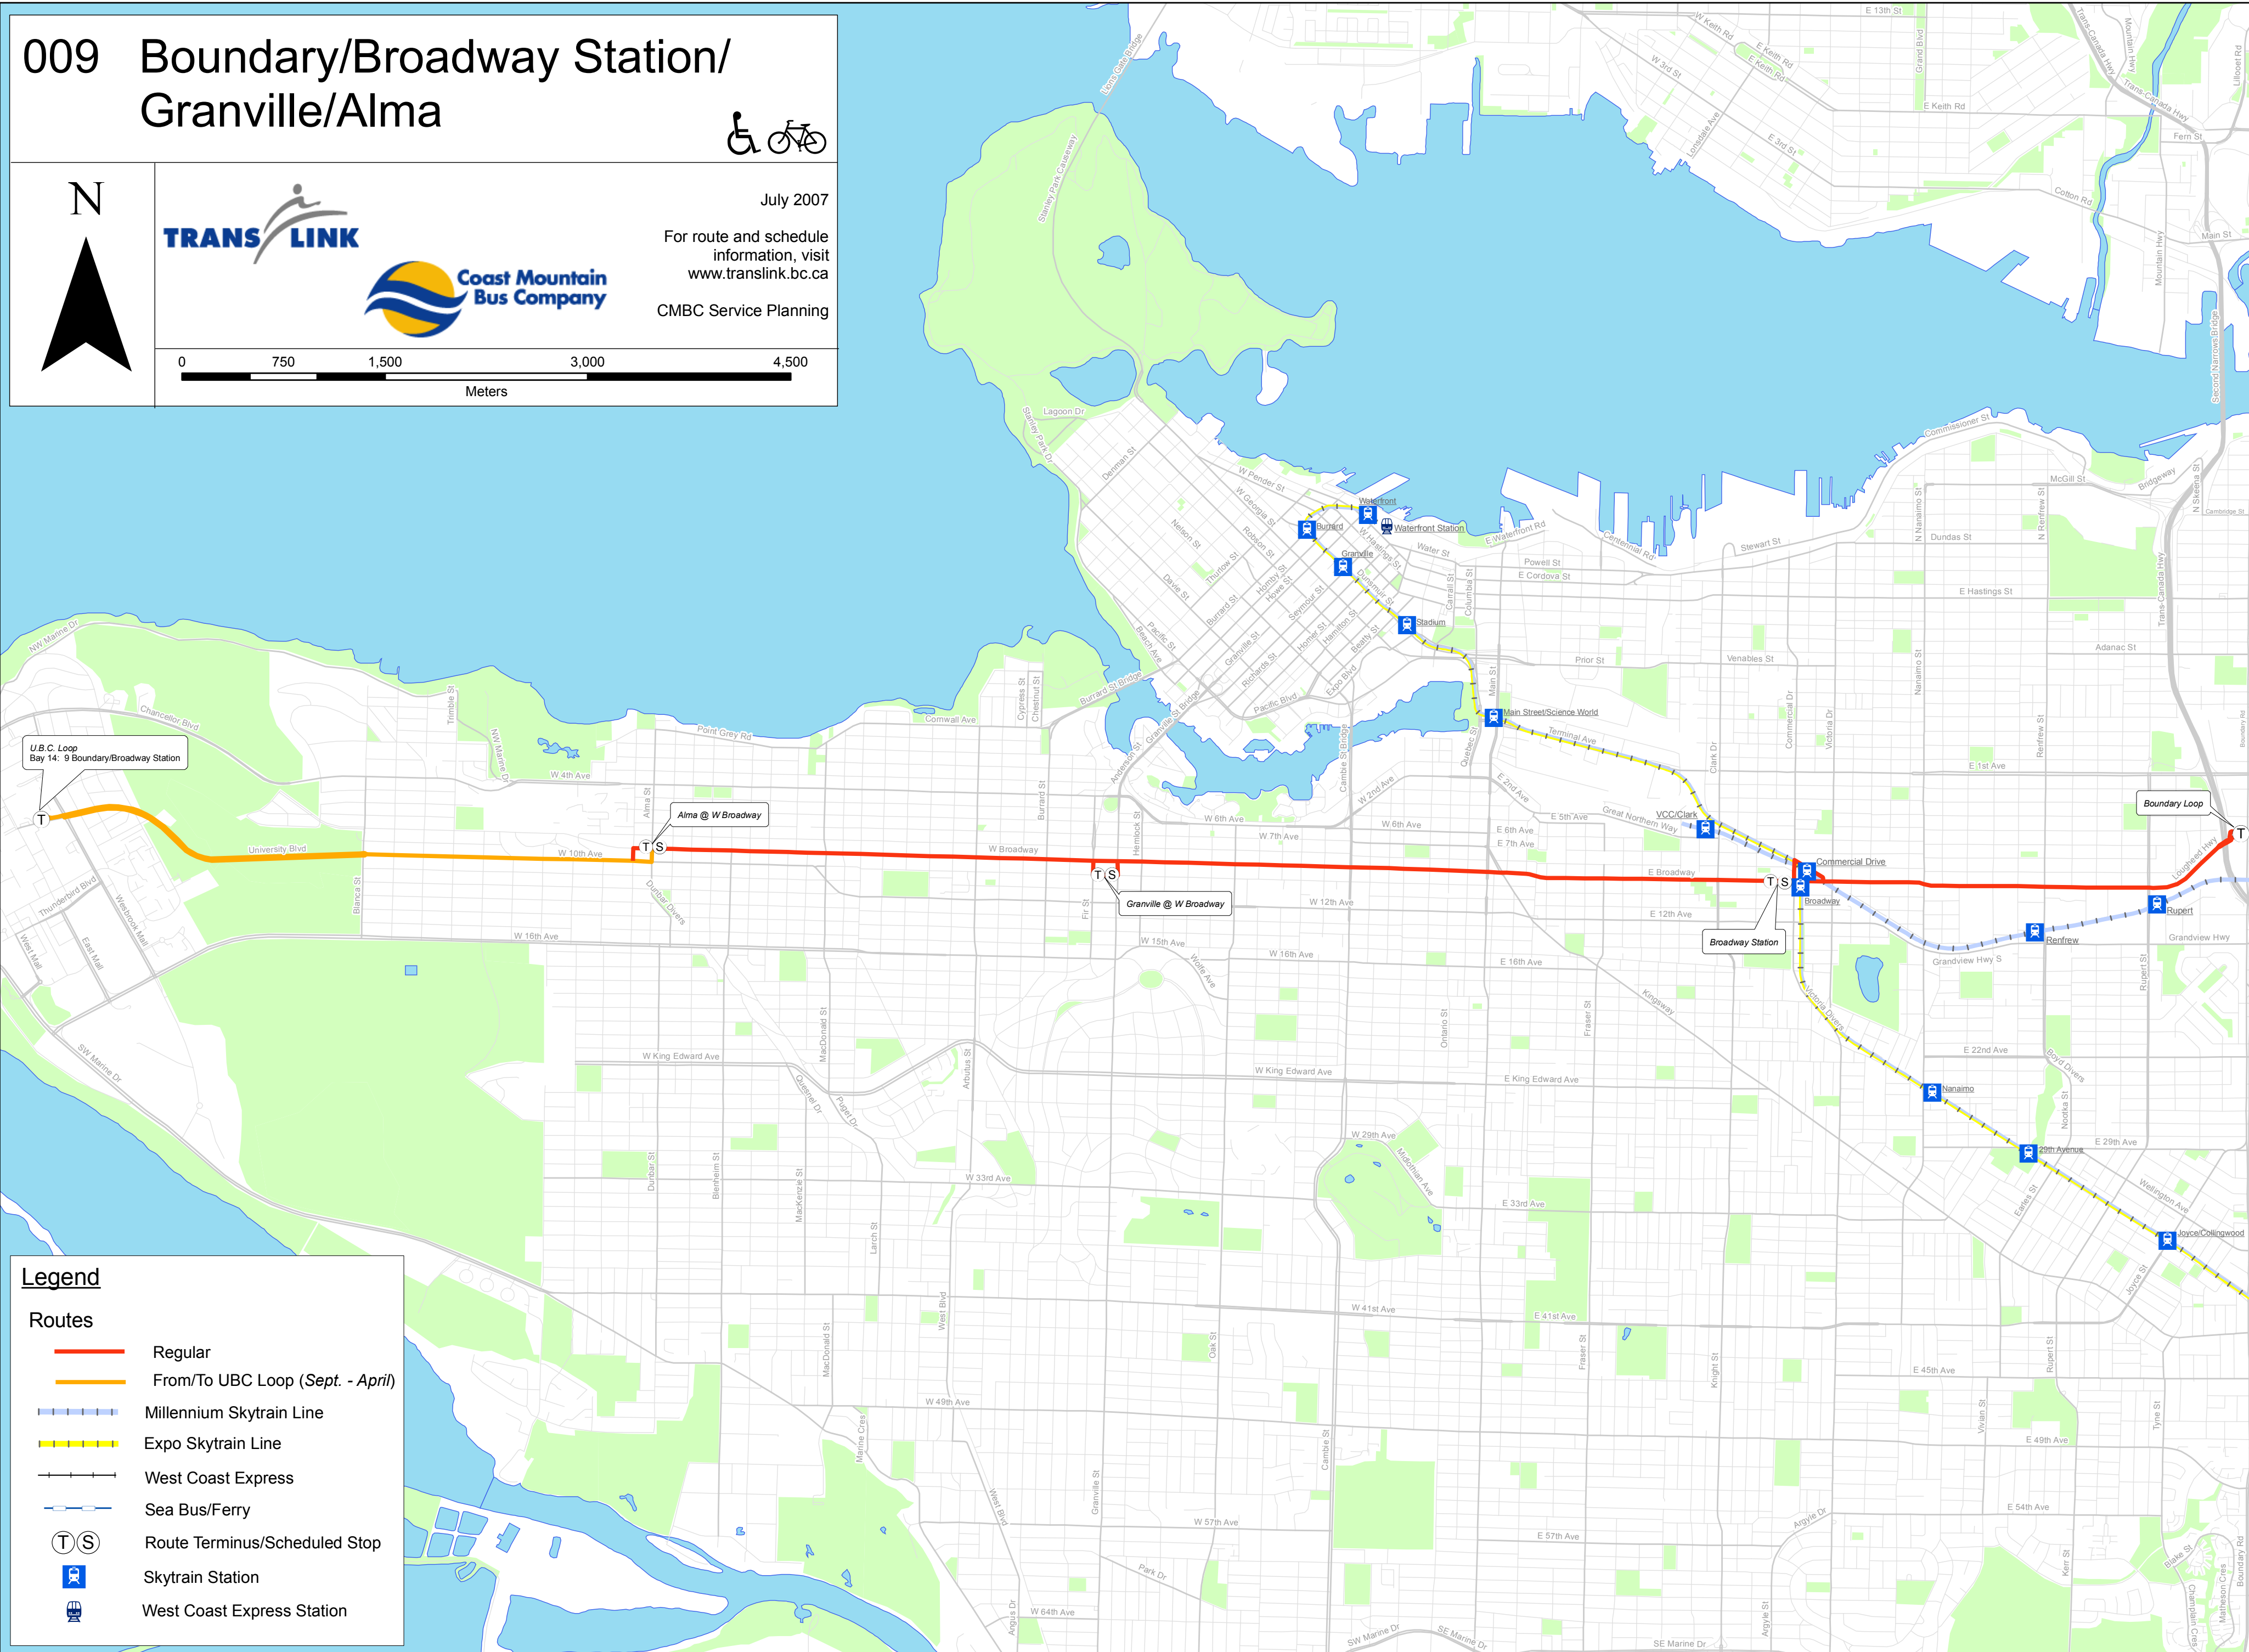

# 009 Boundary/Broadway Station/ Granville/Alma

July 2007

For route and schedule information, visit [www.translink.bc.ca](http://www.translink.bc.ca)

CMBC Service Planning

## Legend

### Routes

- Regular
- From/To UBC Loop (Sept. - April)
- Millennium Skytrain Line
- Expo Skytrain Line
- West Coast Express
- Sea Bus/Ferry
- Route Terminus/Scheduled Stop
- Skytrain Station
- West Coast Express Station