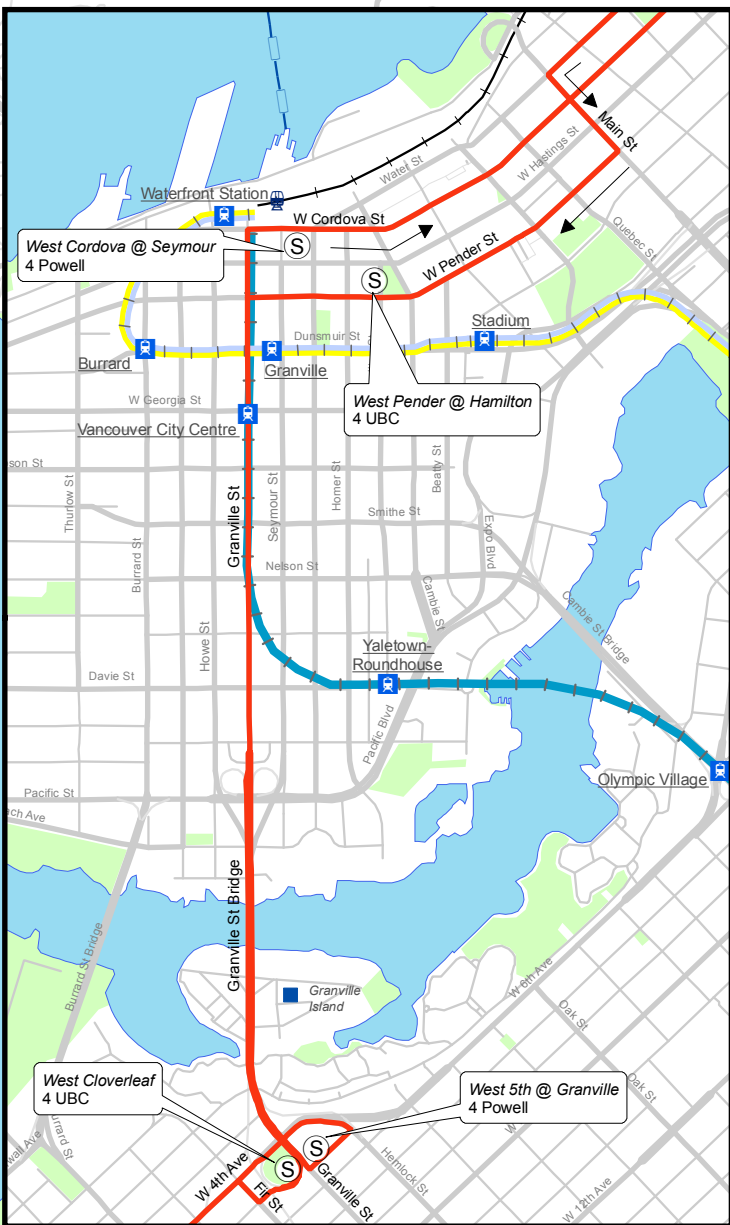

# 4 UBC/Powell

September 2010

For route and schedule information, visit [www.translink.ca](http://www.translink.ca)

CMBC Service Planning

## LEGEND

- SkyTrain**
  - Millennium Line
  - Expo Line
  - Canada Line
- West Coast Express
- Sea Bus/Ferry
- Route Terminus/Scheduled Stop
- SkyTrain Station
- West Coast Express Station

UBC Trolley Loop Bay 14: 4 Powell

**Blanca Loop**  
-Early morning trips terminate and depart from Blanca Loop

see inset